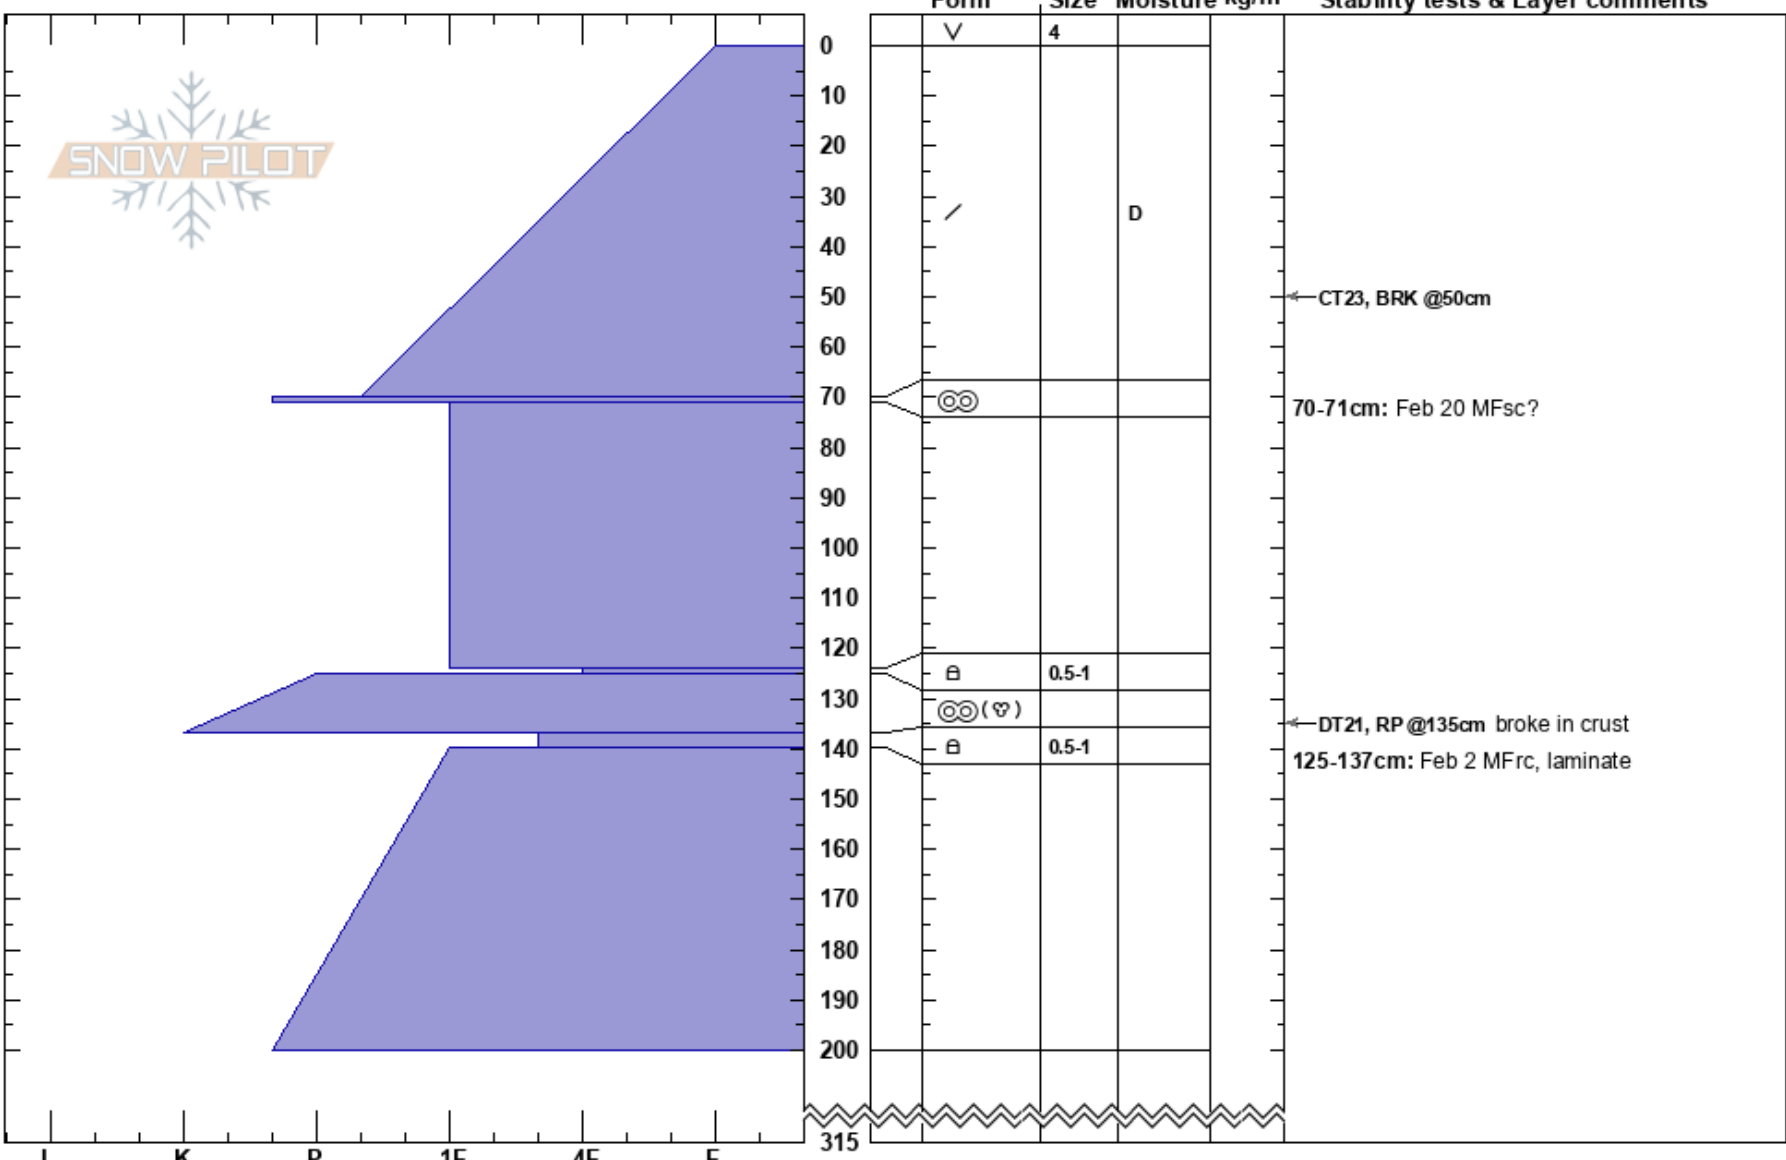

Stoney Baloney
 Selkirks
 BC
 Elevation: 2120 m
 Aspect: N
 Specifics:

Ali Schroeder
 07/03/2024 - 12:45
 Co-ord:
 Slope Angle: 35°
 Wind Loading:

Stability:
 Air Temperature: -12.2°C
 Sky Cover: CLR
 Precipitation: NO
 Wind: Calm

HS:315
 Layer Notes:
 70-71cm: Feb 20 MFsc?
 125-137cm: Feb 2 MFrc, laminate

Notes: open bowl 10m off ridgetop.
 Feb 2 MFrc thickness varying 10-15cm