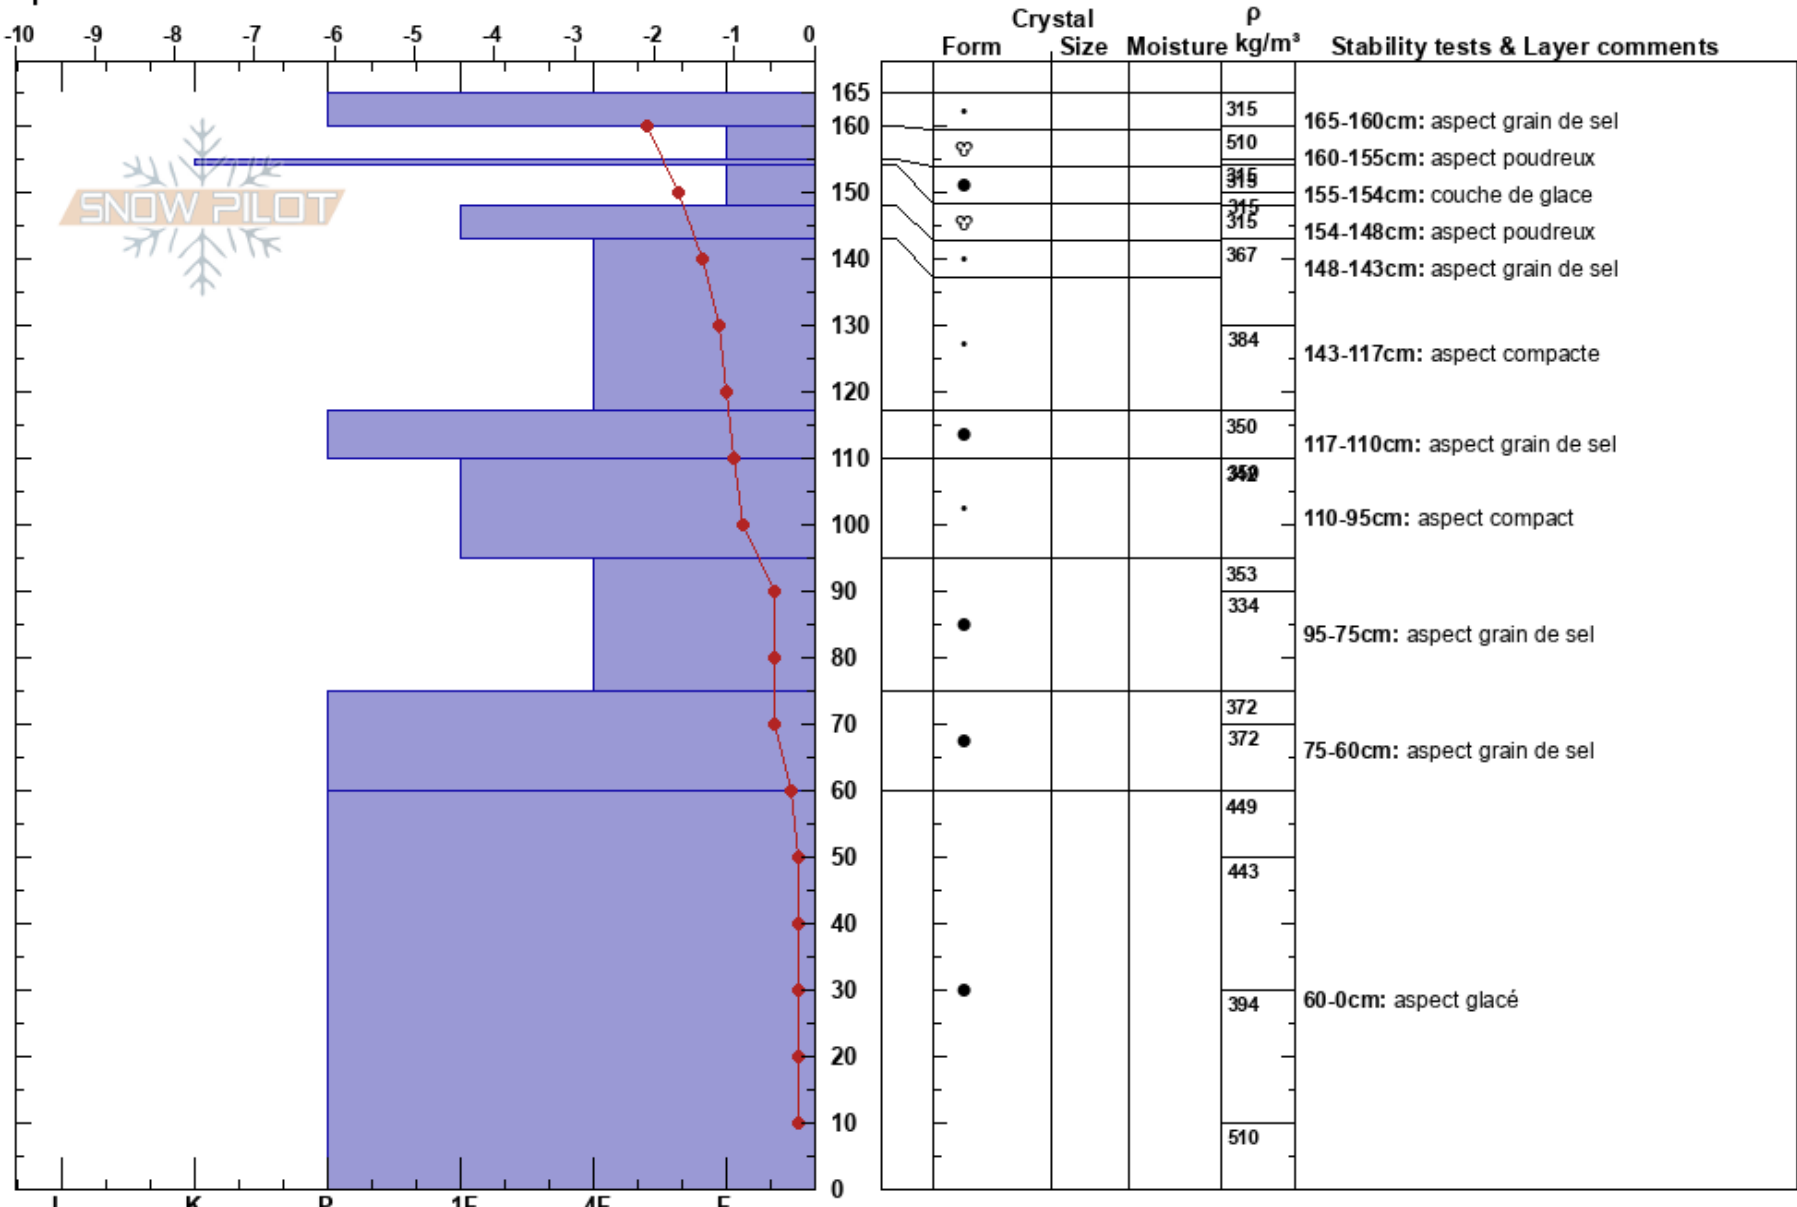

Snowpit II
 Col du Lautaret
 France
Elevation: 2025 m
Aspect: N
Specifics:

Iudovic Farnier
 08/03/2024 - 14:00
Co-ord: 45.03601N, 6.39977E
Slope Angle:
Wind Loading:

Stability:
Air Temperature: -3°C
Sky Cover: OVC
Precipitation: NO
Wind: E Moderate

HS: 165
Layer Notes:
 165-160cm: aspect grain de sel
 160-155cm: aspect poudreux
 155-154cm: couche de glace
 154-148cm: aspect poudreux
 148-143cm: aspect grain de sel
 [More Layer Comments below]

Notes: . Additional Layer Comments: 117-143cm: aspect compacte; 110-117cm: aspect grain de sel; 95-110cm: aspect compact; 75-95cm: aspect grain de sel; 60-75cm: aspect grain de sel; 0-60cm: aspect glacé;