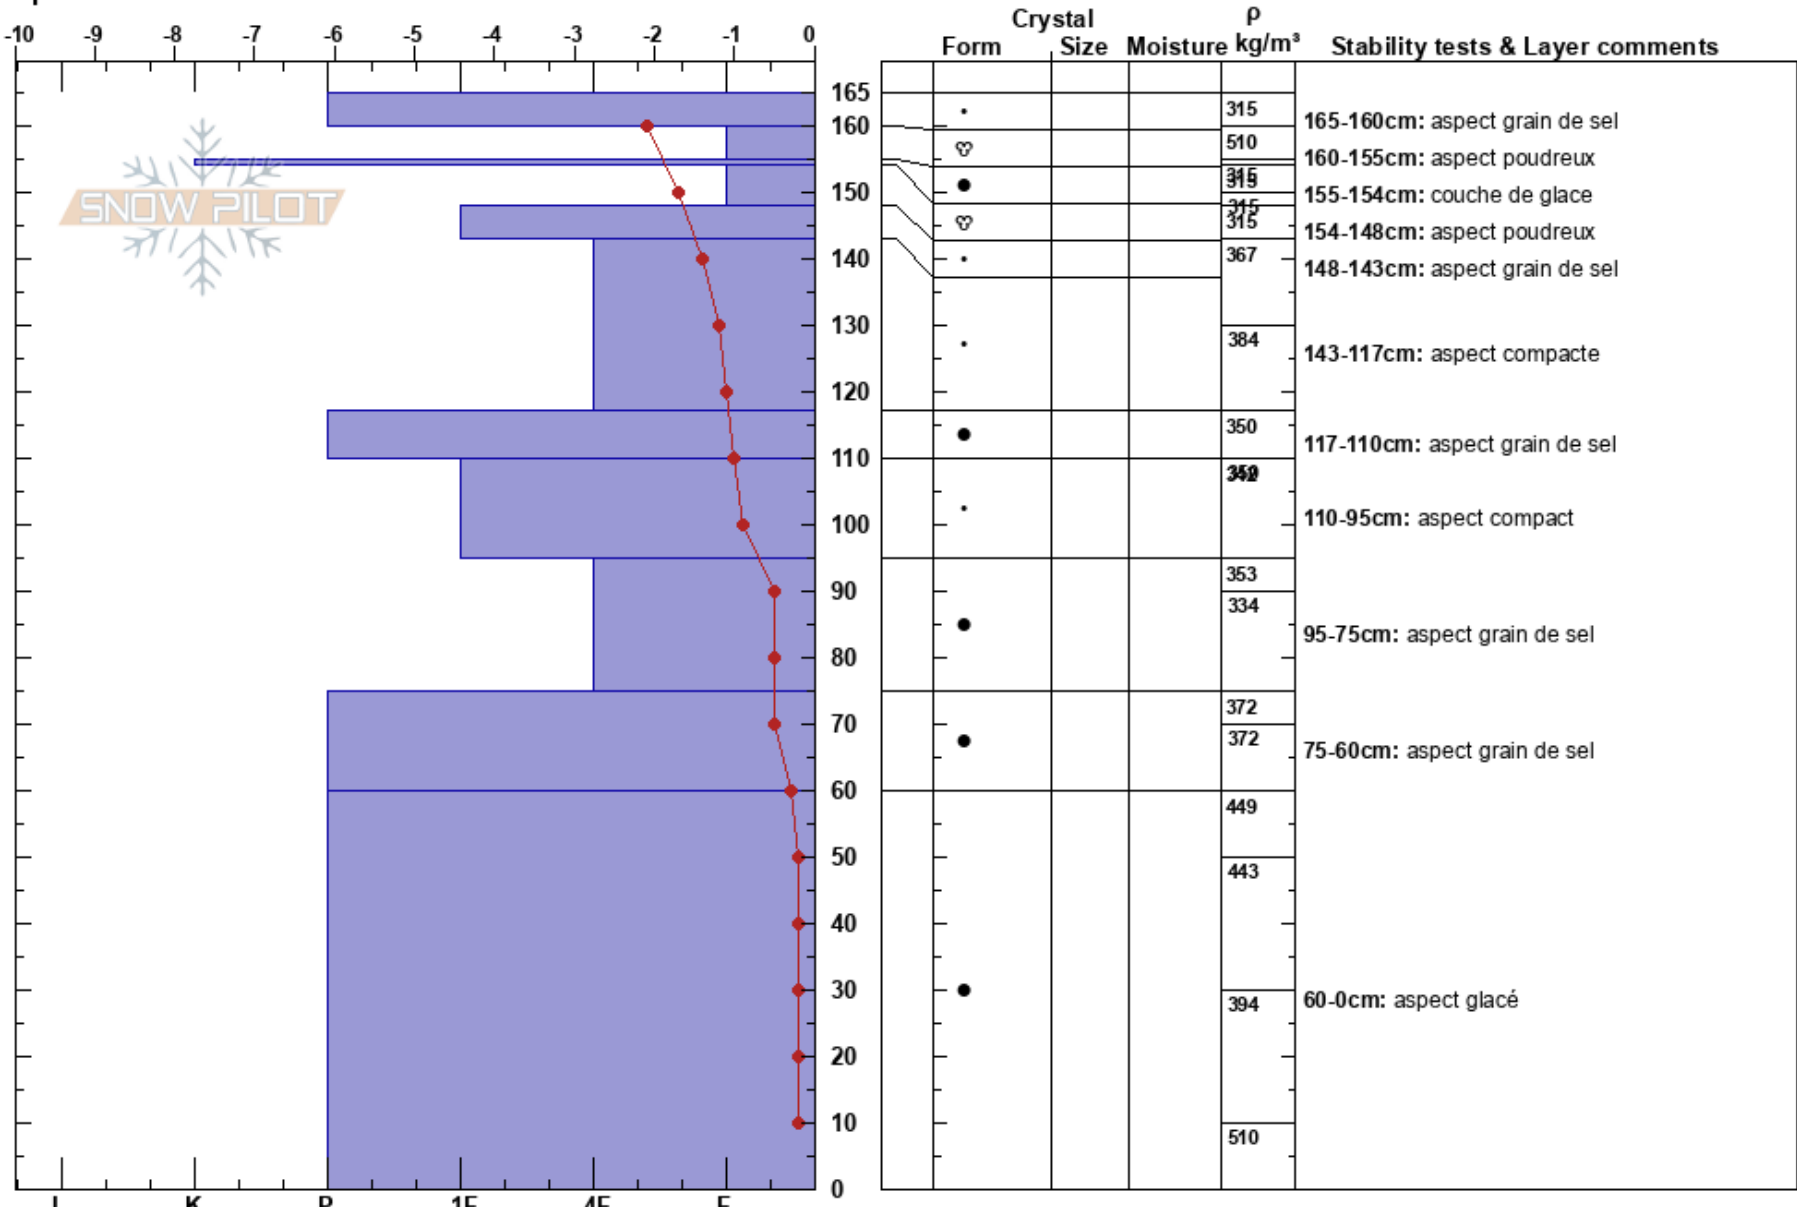

Snowpit II  
 Col du Lautaret  
 France  
 Elevation: 2025 m  
 Aspect: N  
 Specifics:

Iudovic Farnier  
 08/03/2024 - 14:00  
 Co-ord: 45.03601N, 6.39977E  
 Slope Angle:  
 Wind Loading:

Stability:  
 Air Temperature: -3°C  
 Sky Cover: OVC  
 Precipitation: NO  
 Wind: E Moderate

HS:165  
 Layer Notes:  
 165-160cm: aspect grain de sel  
 160-155cm: aspect poudreux  
 155-154cm: couche de glace  
 154-148cm: aspect poudreux  
 148-143cm: aspect grain de sel  
 [More Layer Comments below]

Notes: . Additional Layer Comments: 117-143cm: aspect compacte; 110-117cm: aspect grain de sel; 95-110cm: aspect compact; 75-95cm: aspect grain de sel; 60-75cm: aspect grain de sel; 0-60cm: aspect glacé;