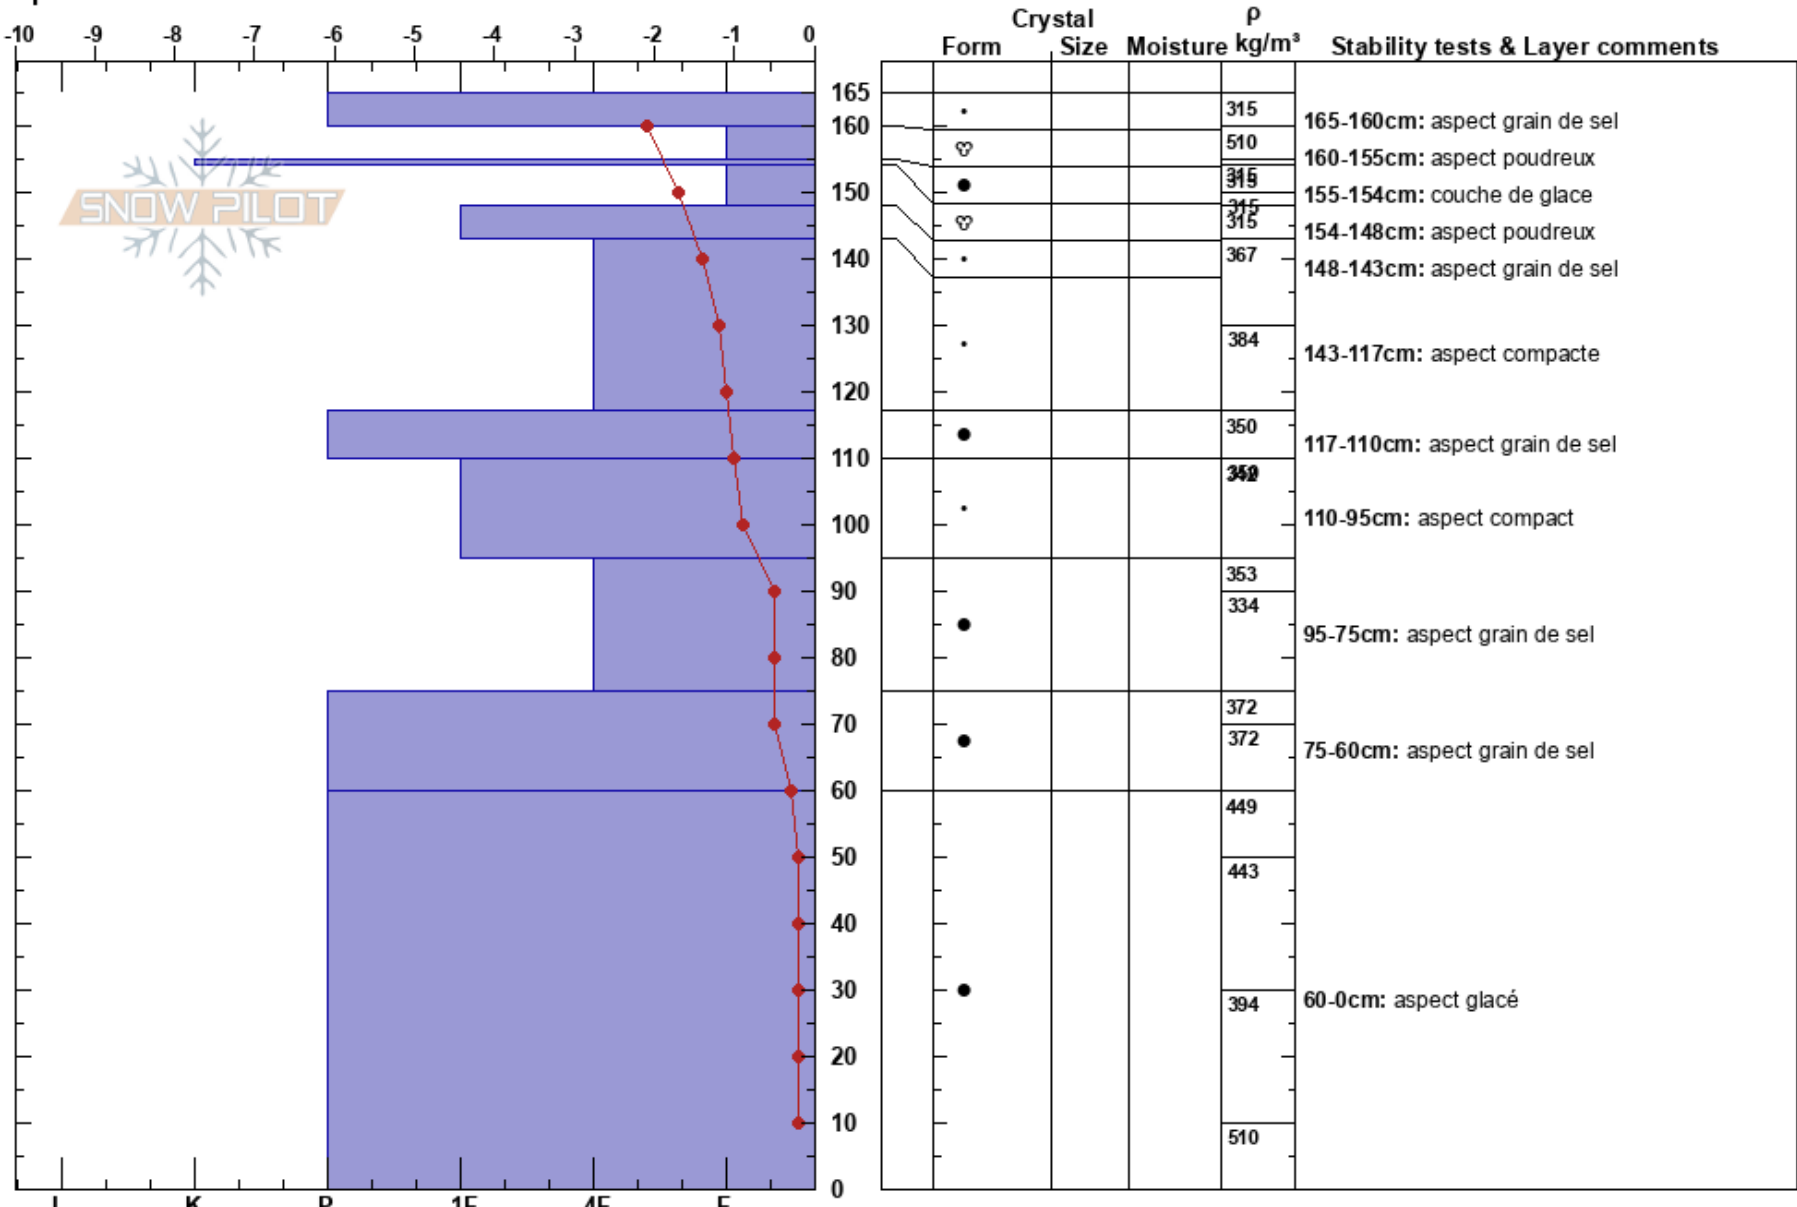

Snowpit II
 Col du Lautaret
 France
 Elevation: 2025 m
 Aspect: N
 Specifics:

Iudovic Farnier
 08/03/2024 - 14:00
 Co-ord: 45.03601N, 6.39977E
 Slope Angle:
 Wind Loading:

Stability:
 Air Temperature: -3°C
 Sky Cover: OVC
 Precipitation: NO
 Wind: E Moderate

HS:165
 Layer Notes:
 165-160cm: aspect grain de sel
 160-155cm: aspect poudreux
 155-154cm: couche de glace
 154-148cm: aspect poudreux
 148-143cm: aspect grain de sel
 [More Layer Comments below]

Notes: . Additional Layer Comments: 117-143cm: aspect compacte; 110-117cm: aspect grain de sel; 95-110cm: aspect compact; 75-95cm: aspect grain de sel; 60-75cm: aspect grain de sel; 0-60cm: aspect glacé;