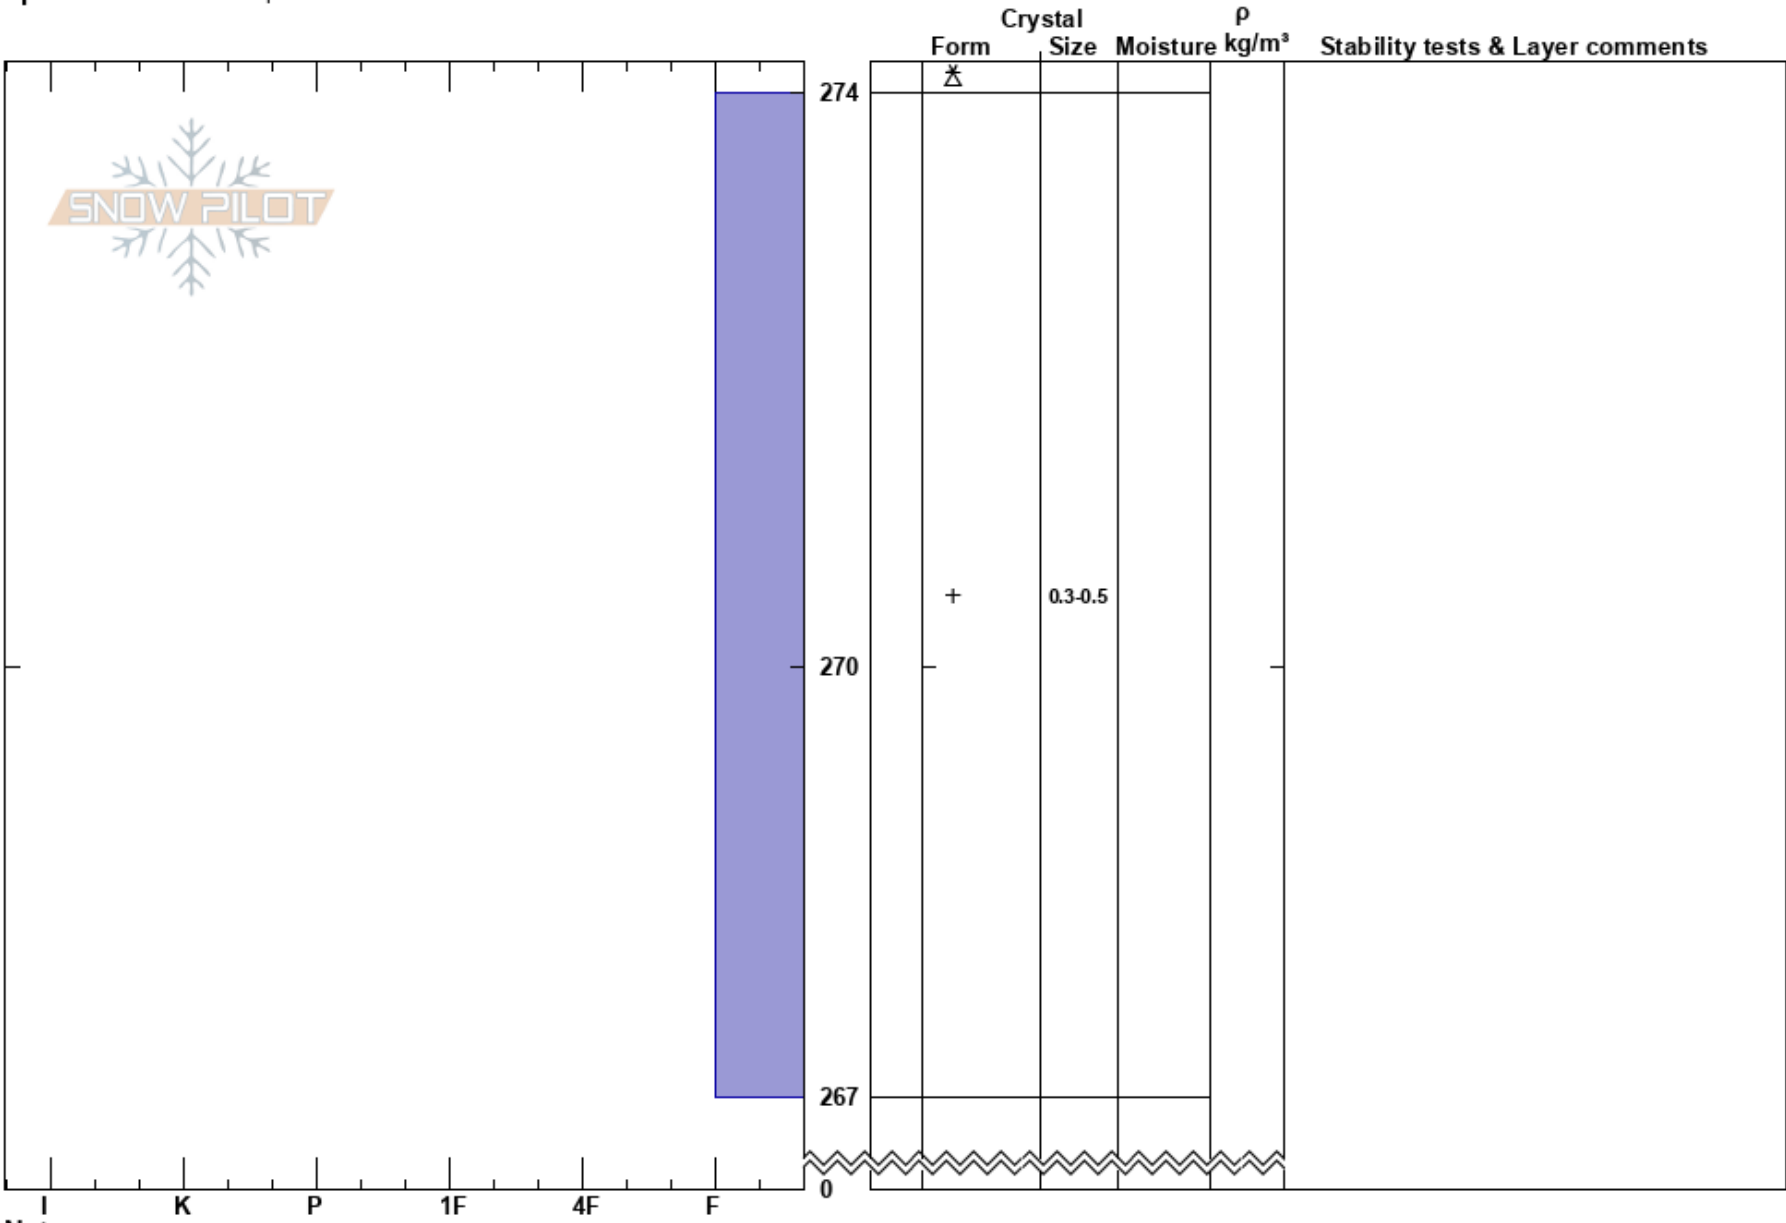

BearTrap Pro1
Park City Ridge line
UT
Elevation:
Aspect: W
Specifics: We skied slope

Gaivn Adams
03/07/2024 - 1:25pm
Co-ord: 40.65196N, -111.59683W
Slope Angle: 25°
Wind Loading: no

Stability: **HS:274** Layer Notes:
Air Temperature: -3.8°C PF:52
Sky Cover: OVC
Precipitation: GR
Wind: W Moderate