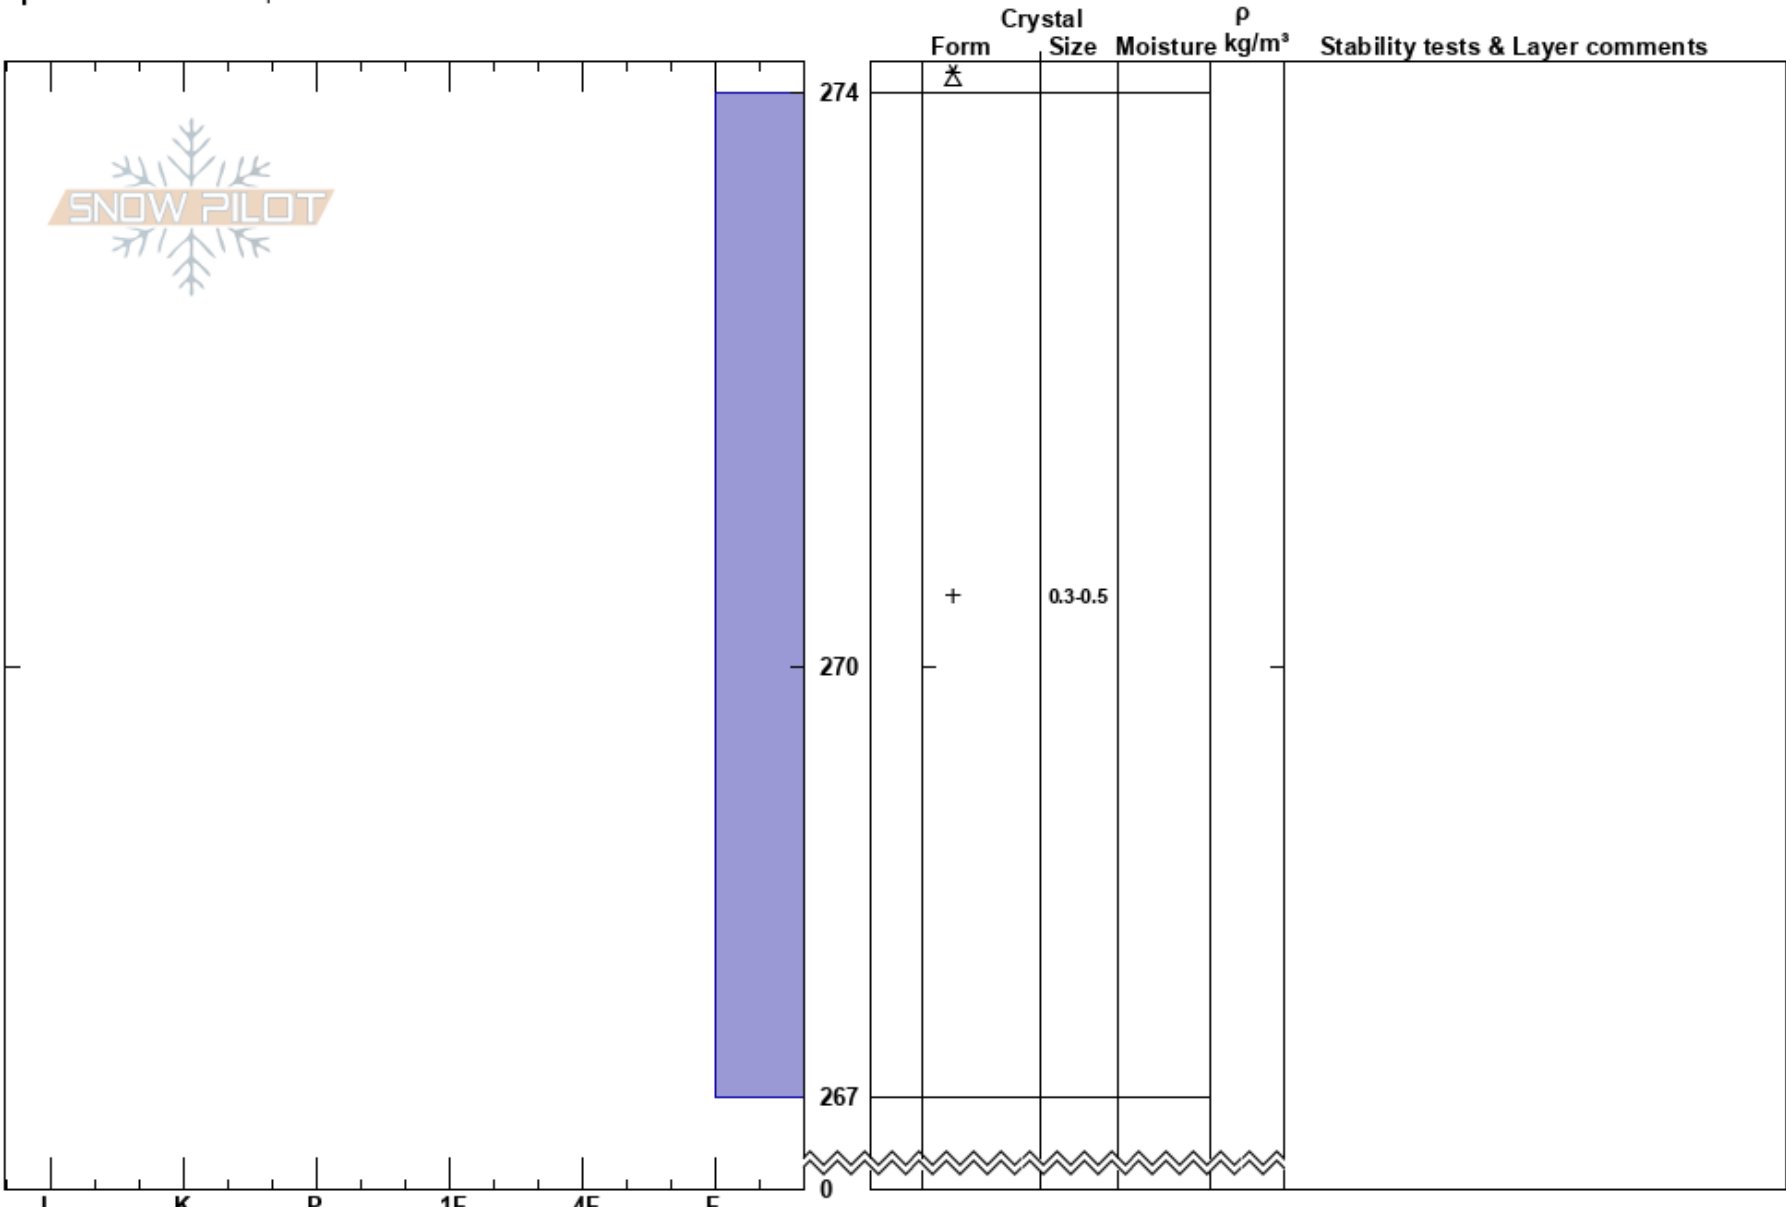

BearTrap Pro1
Park City Ridge line
UT
Elevation:
Aspect: W
Specifics: We skied slope

Gaivn Adams
03/07/2024 - 1:25pm
Co-ord: 40.65196N, -111.59683W
Slope Angle: 25°
Wind Loading: no

Stability: **HS:274** Layer Notes:
Air Temperature: -3.8°C PF:52
Sky Cover: OVC
Precipitation: GR
Wind: W Moderate