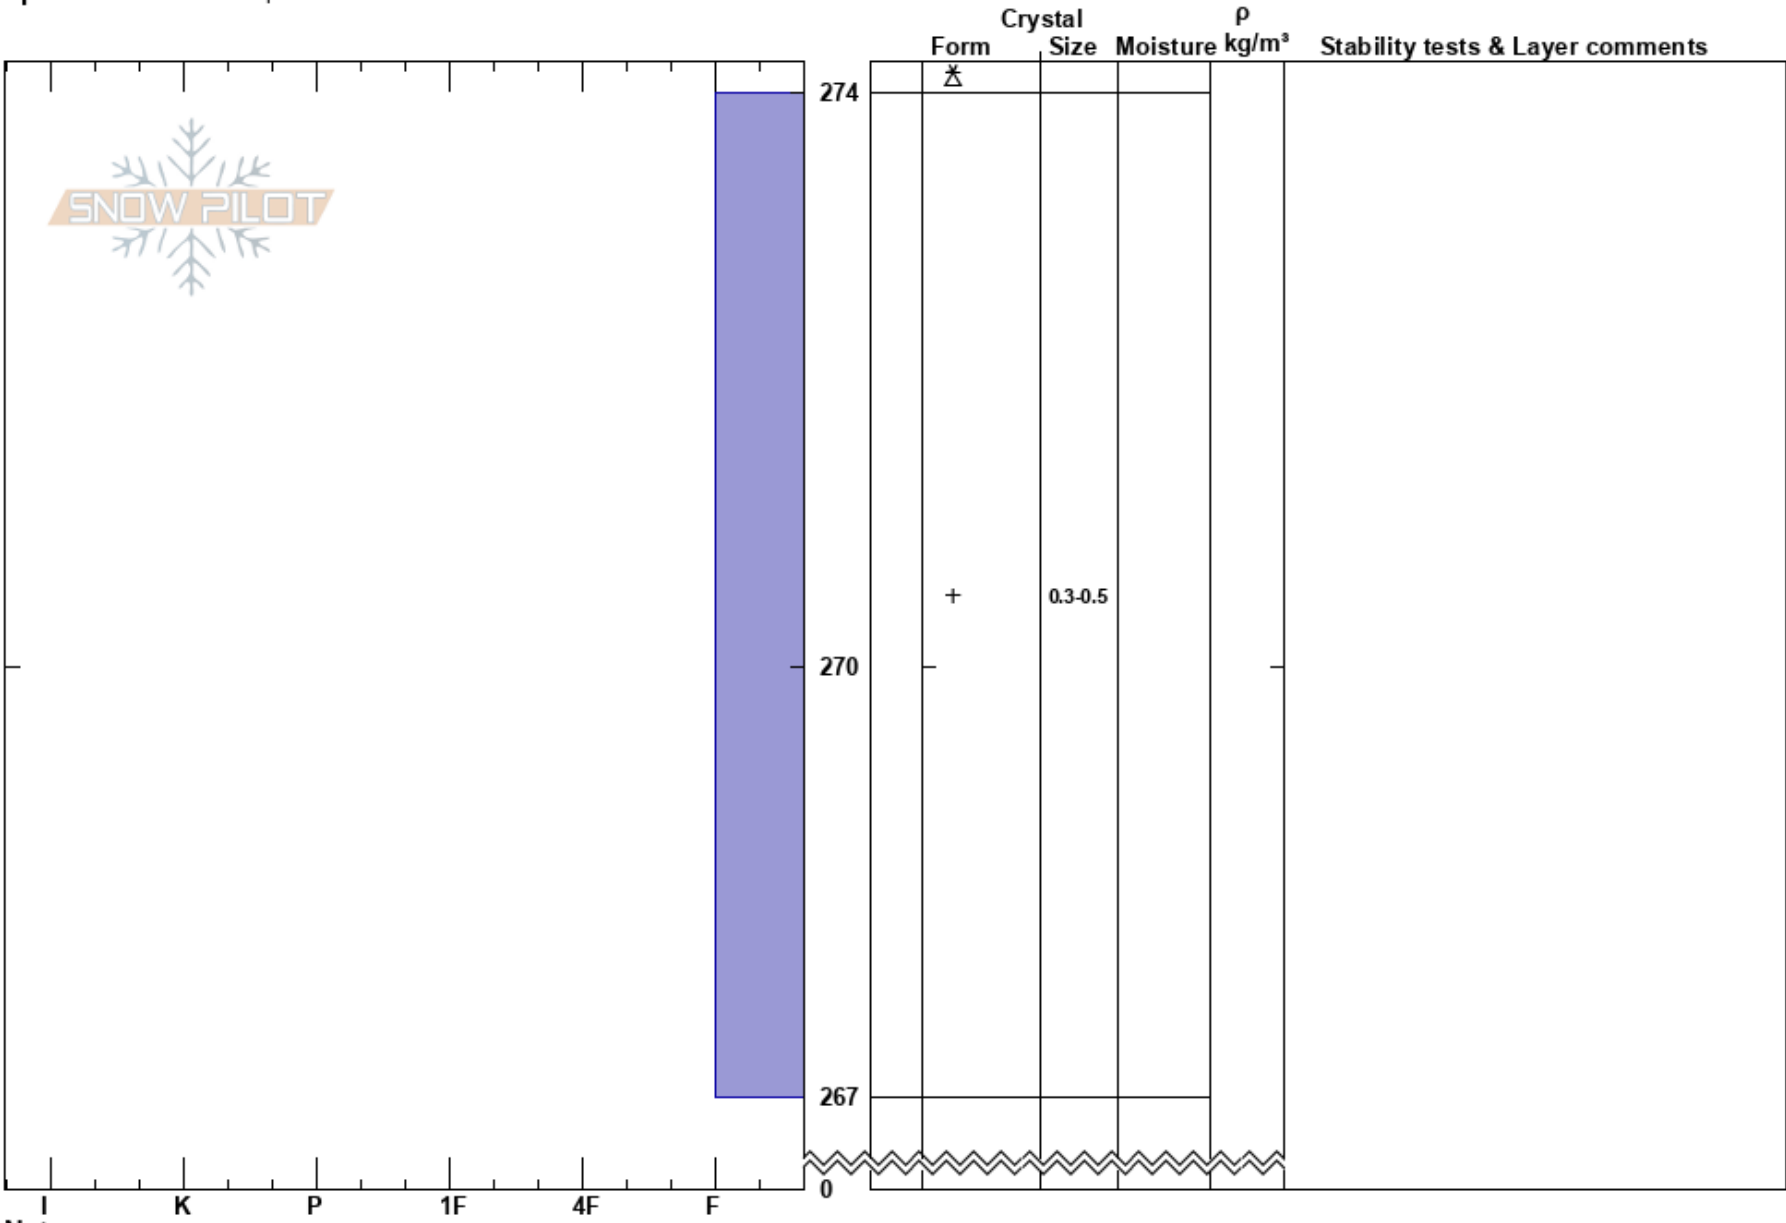

BearTrap Pro1
Park City Ridge line
UT
Elevation:
Aspect: W
Specifics: We skied slope

Gaivn Adams
03/07/2024 - 1:25pm
Co-ord: 40.65196N, -111.59683W
Slope Angle: 25°
Wind Loading: no

Stability:
Air Temperature: -3.8°C
Sky Cover: OVC
Precipitation: GR
Wind: W Moderate

HS:274
PF:52

Layer Notes:

Notes: