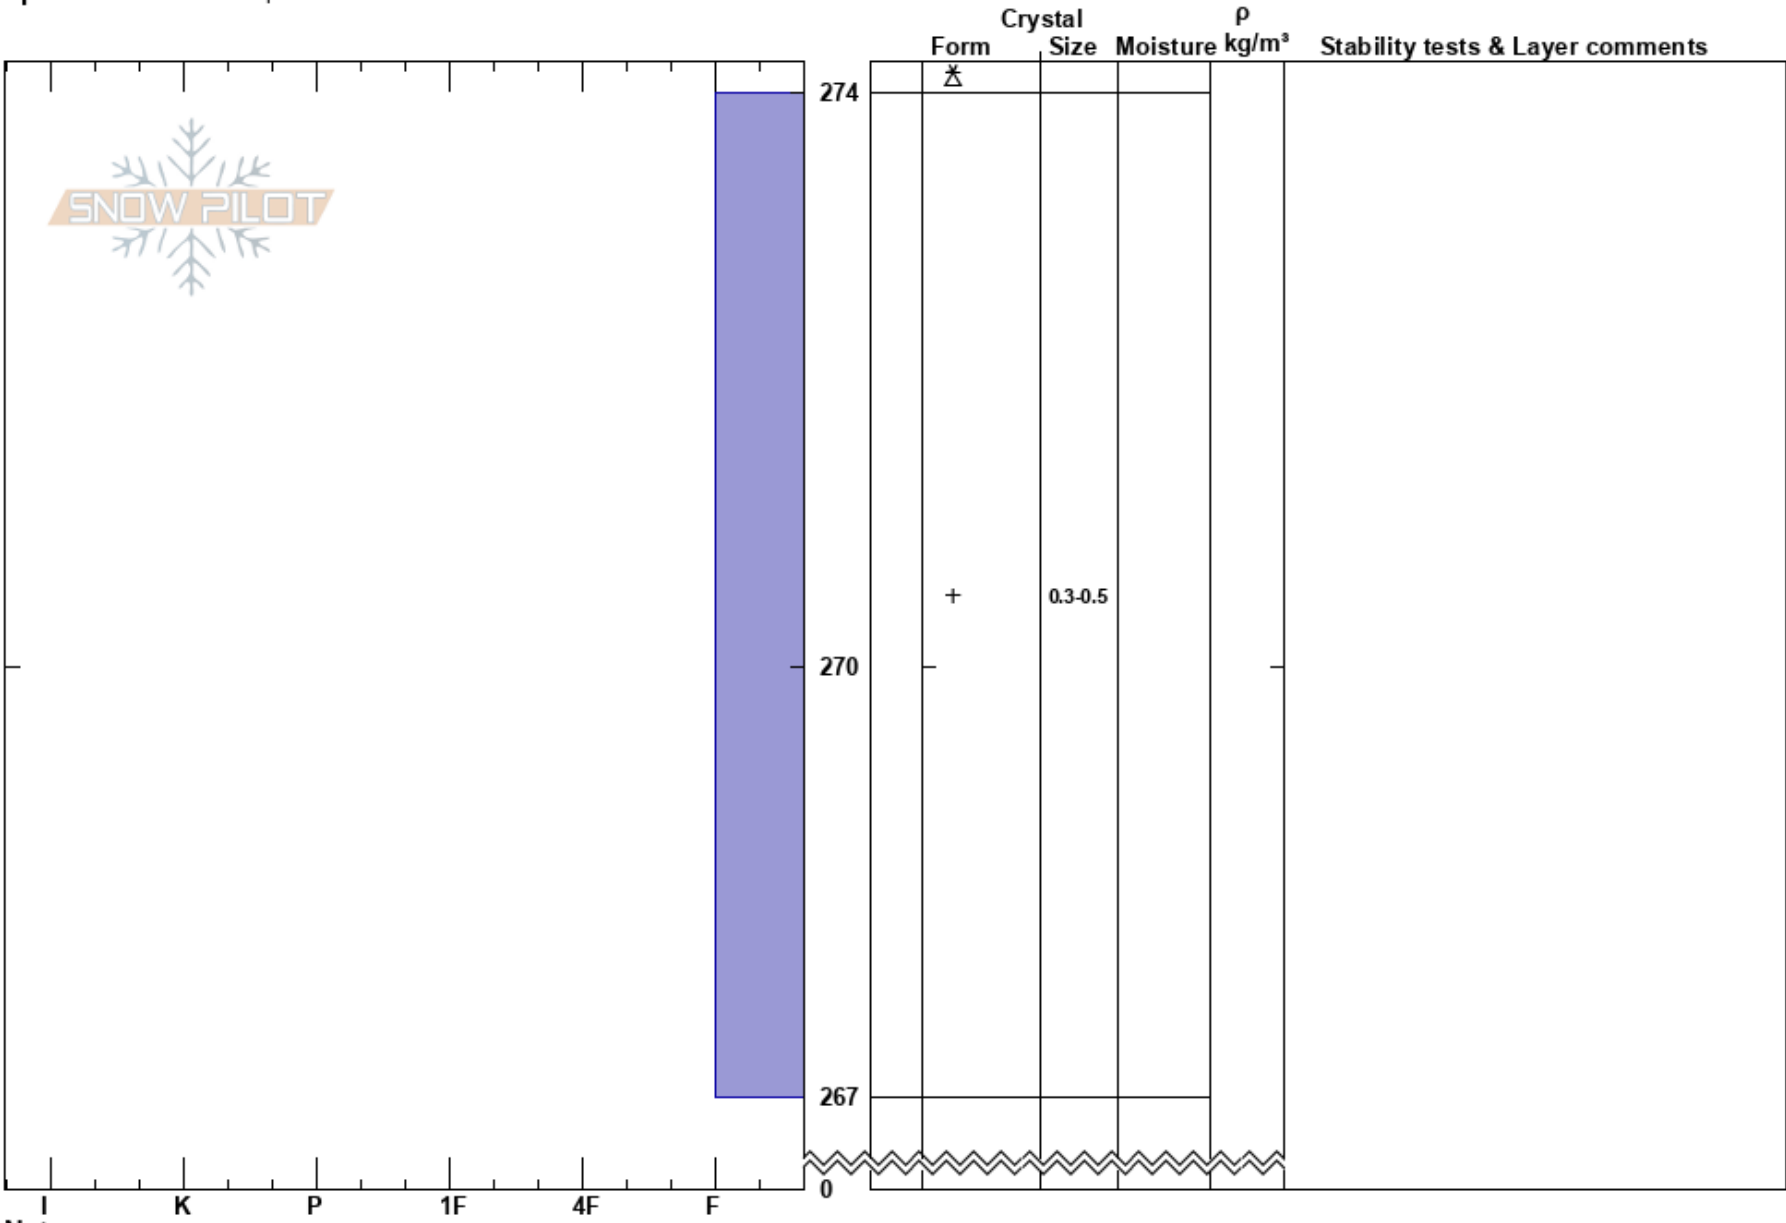

BearTrap Pro1  
Park City Ridge line  
UT  
Elevation:  
Aspect: W  
Specifics: We skied slope

Gaivn Adams  
03/07/2024 - 1:25pm  
Co-ord: 40.65196N, -111.59683W  
Slope Angle: 25°  
Wind Loading: no

Stability:  
Air Temperature: -3.8°C  
Sky Cover: OVC  
Precipitation: GR  
Wind: W Moderate

HS:274  
PF:52

Layer Notes:

Notes: