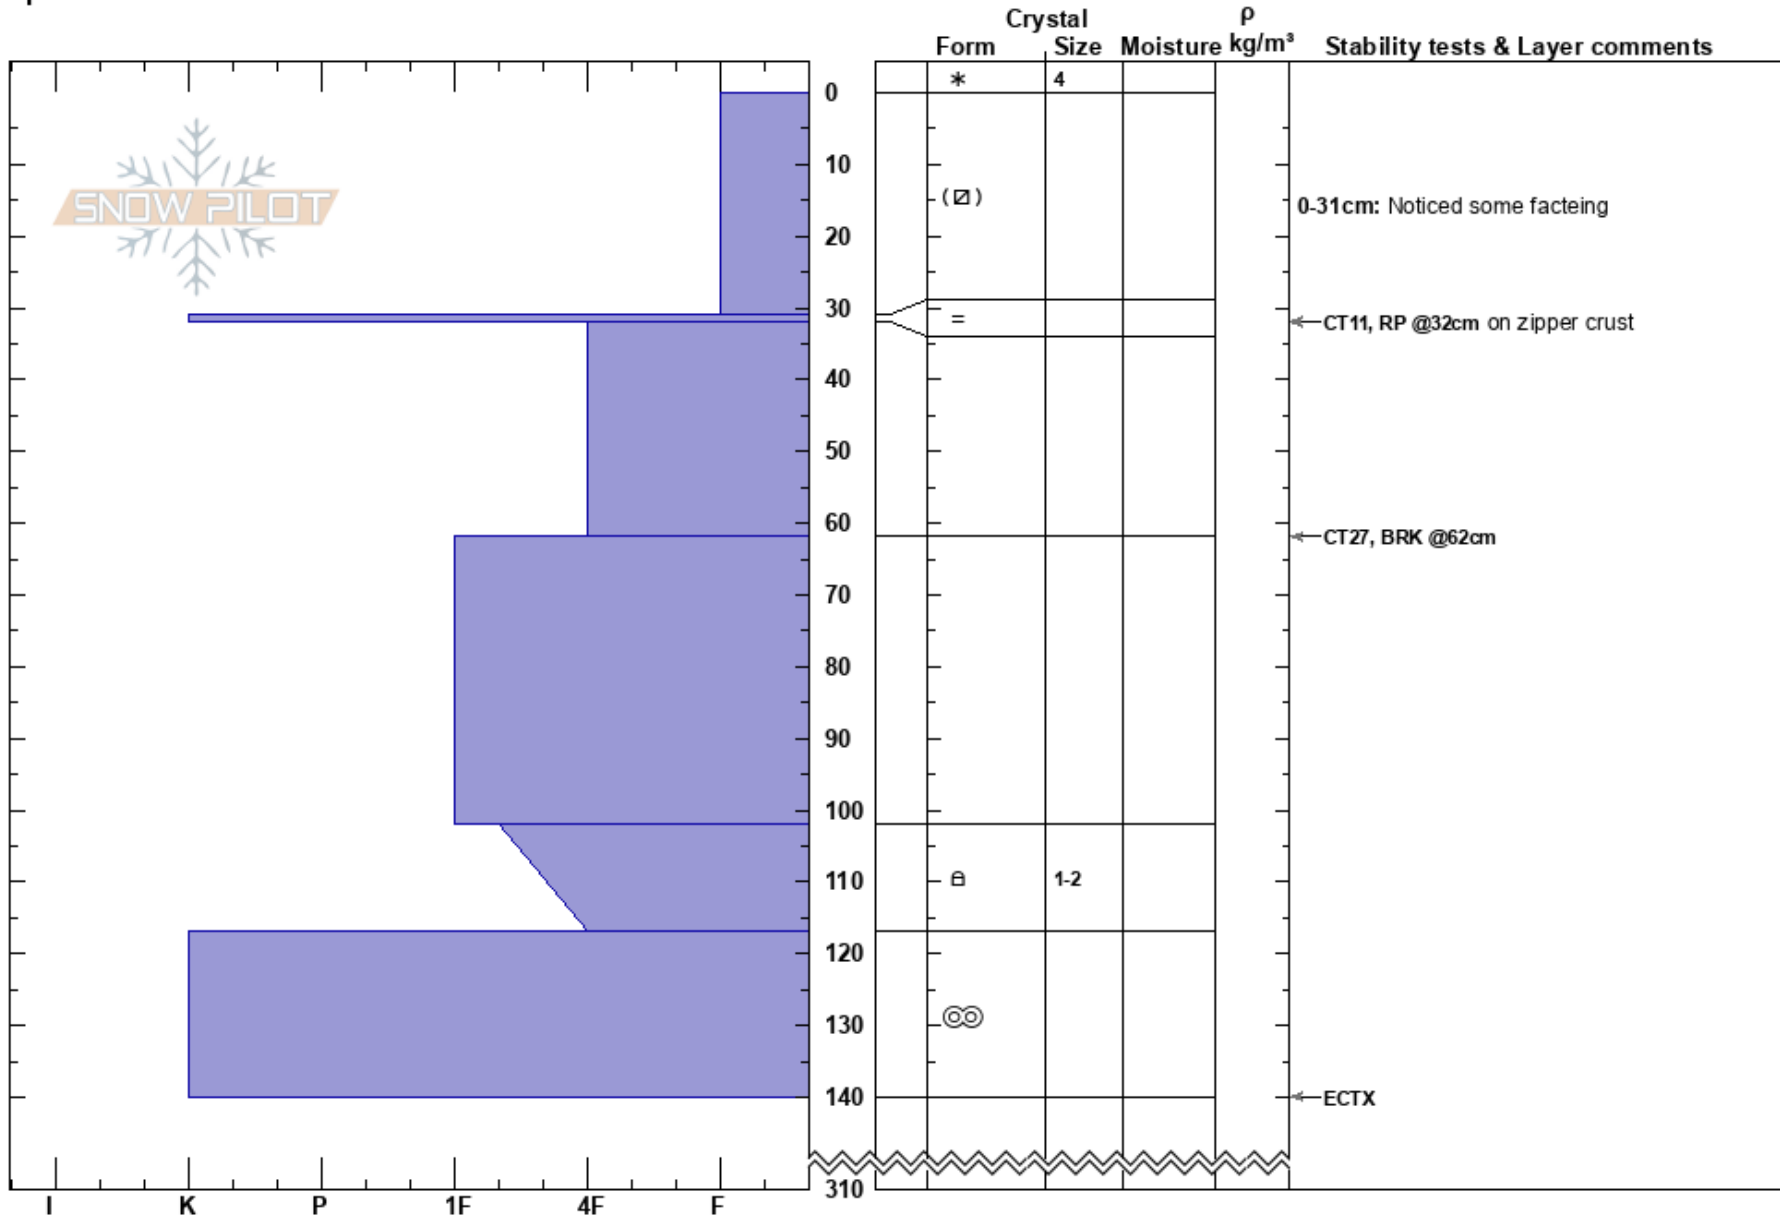

Epiphany
 Monashee
 BC
 Elevation: 1980 m
 Aspect: NW
 Specifics:

Anthony Cassell
 07/03/2024 - 12:00
 Co-ord: 51.06763N, -118.77508W
 Slope Angle: 30°
 Wind Loading:

Stability: **HS:310**
 Air Temperature:
 Sky Cover: FEW
 Precipitation: NO
 Wind: Calm

Layer Notes:
 0-31cm: Noticed some facteing

Notes: skiers right ridge large opening in trees