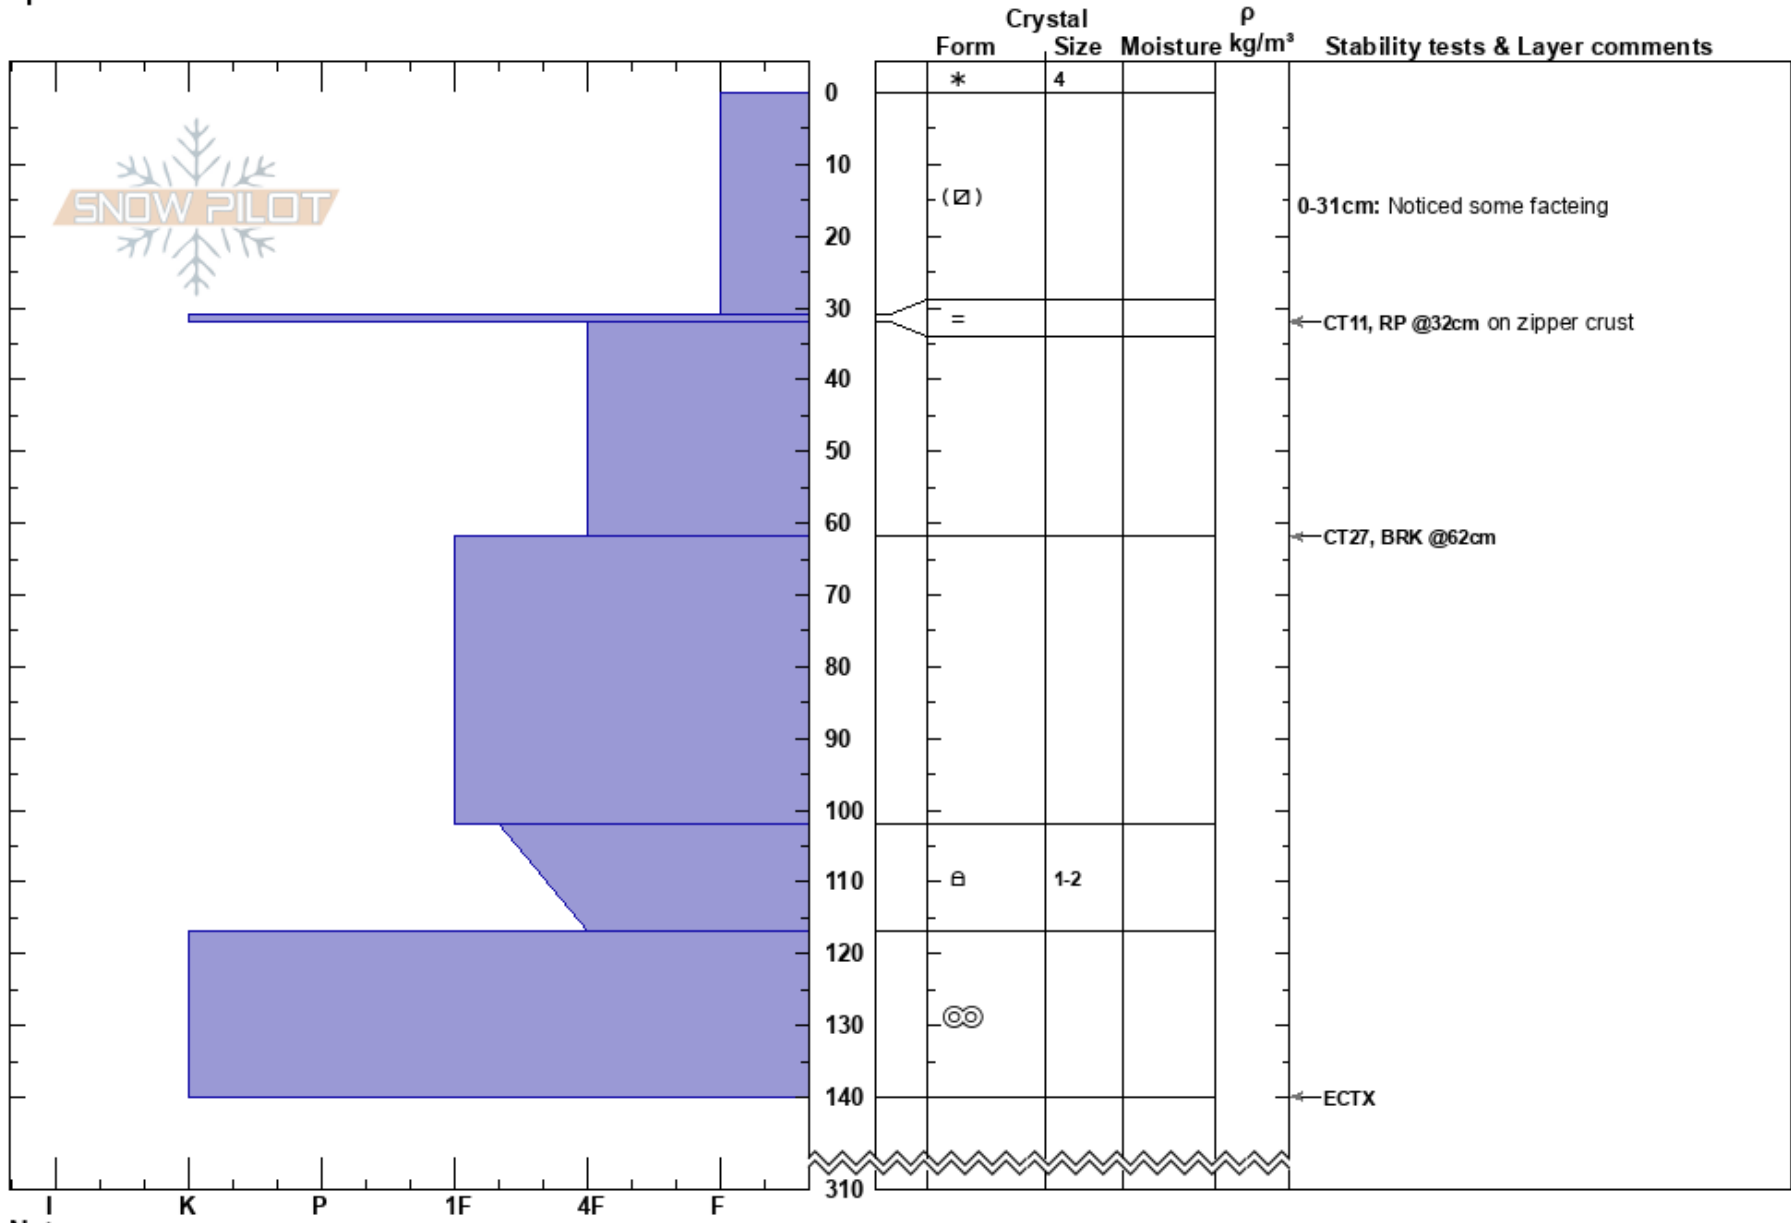

Epiphany  
 Monashee  
 BC  
 Elevation: 1980 m  
 Aspect: NW  
 Specifics:

Anthony Cassell  
 07/03/2024 - 12:00  
 Co-ord: 51.06763N, -118.77508W  
 Slope Angle: 30°  
 Wind Loading:

Stability: **HS:310**  
 Air Temperature:  
 Sky Cover: FEW  
 Precipitation: NO  
 Wind: Calm

Layer Notes:  
 0-31cm: Noticed some facteing

Notes: skiers right ridge large opening in trees