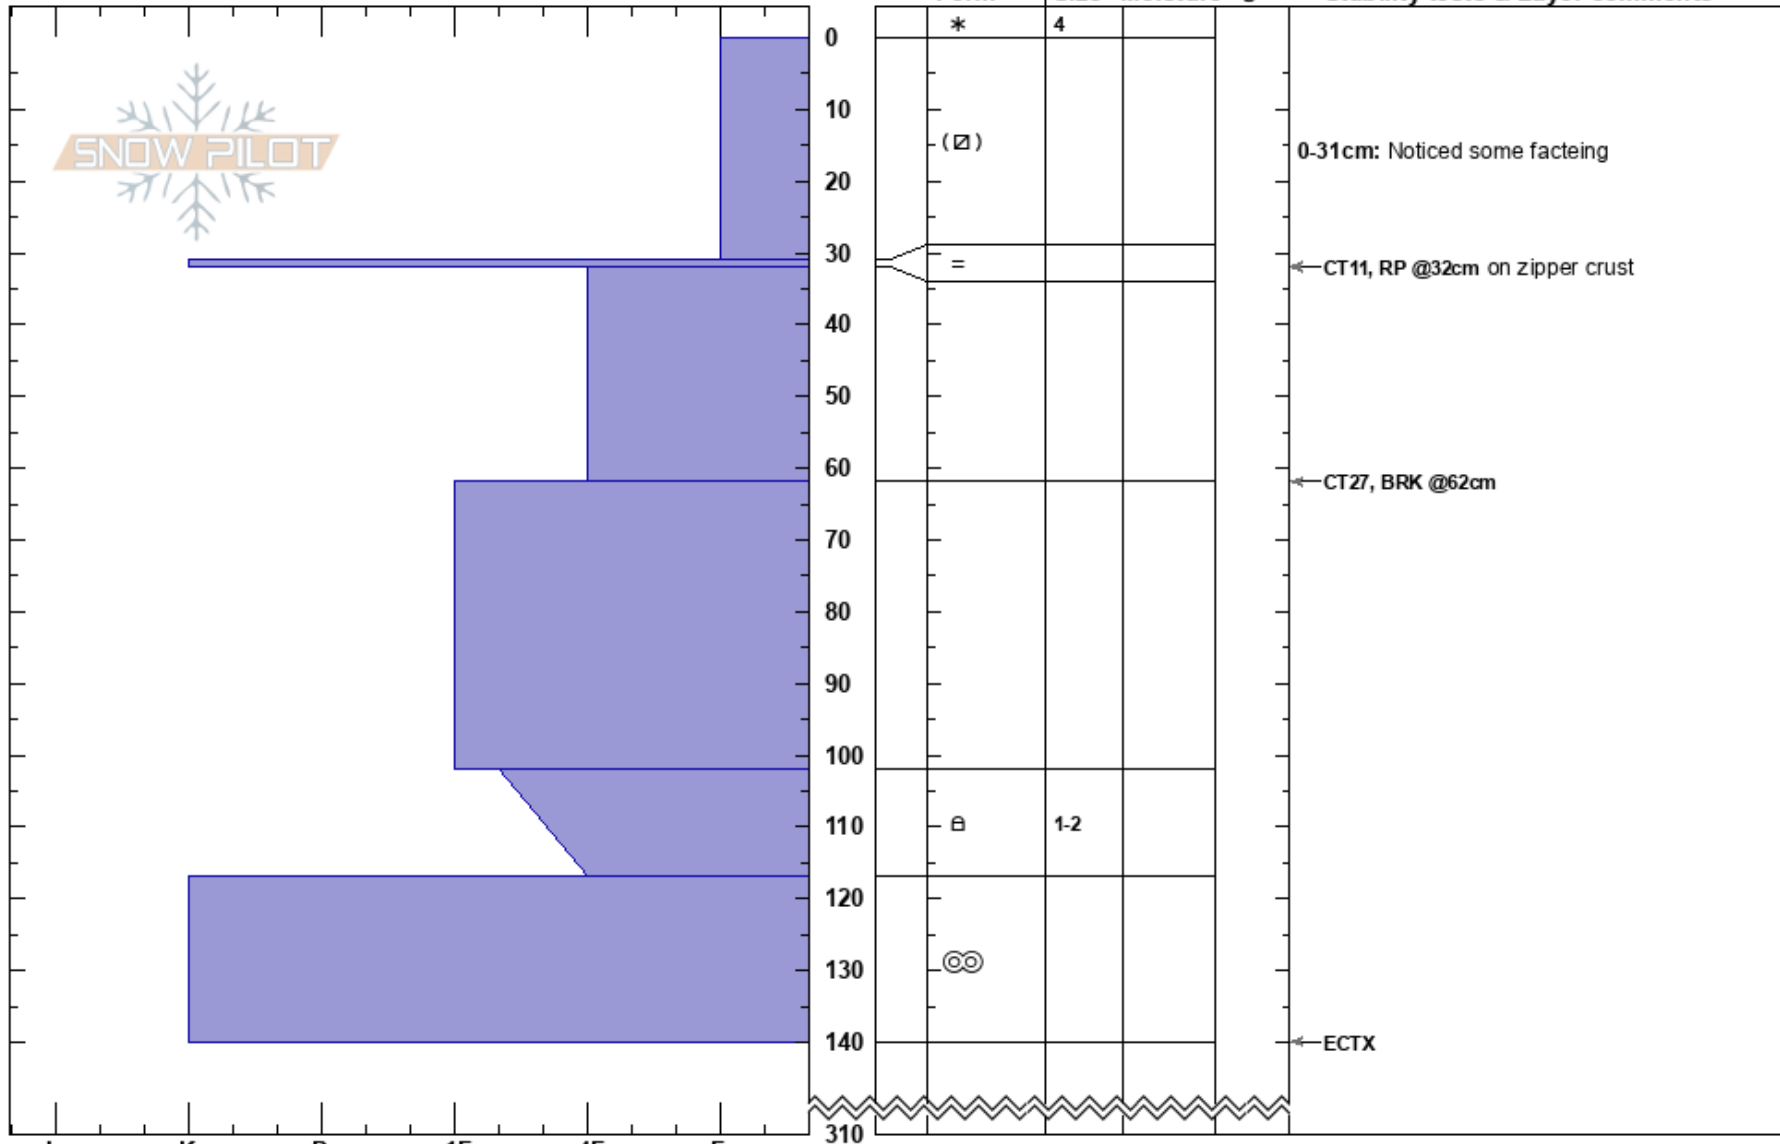

Epiphany
 Monashee
 BC
 Elevation: 1980 m
 Aspect: NW
 Specifics:

Anthony Cassell
 07/03/2024 - 12:00
 Co-ord: 51.06763N, -118.77508W
 Slope Angle: 30°
 Wind Loading:

Stability: **HS:310**
 Air Temperature:
 Sky Cover: FEW
 Precipitation: NO
 Wind: Calm

Layer Notes:
 0-31cm: Noticed some facteing

Notes: skiers right ridge large opening in trees