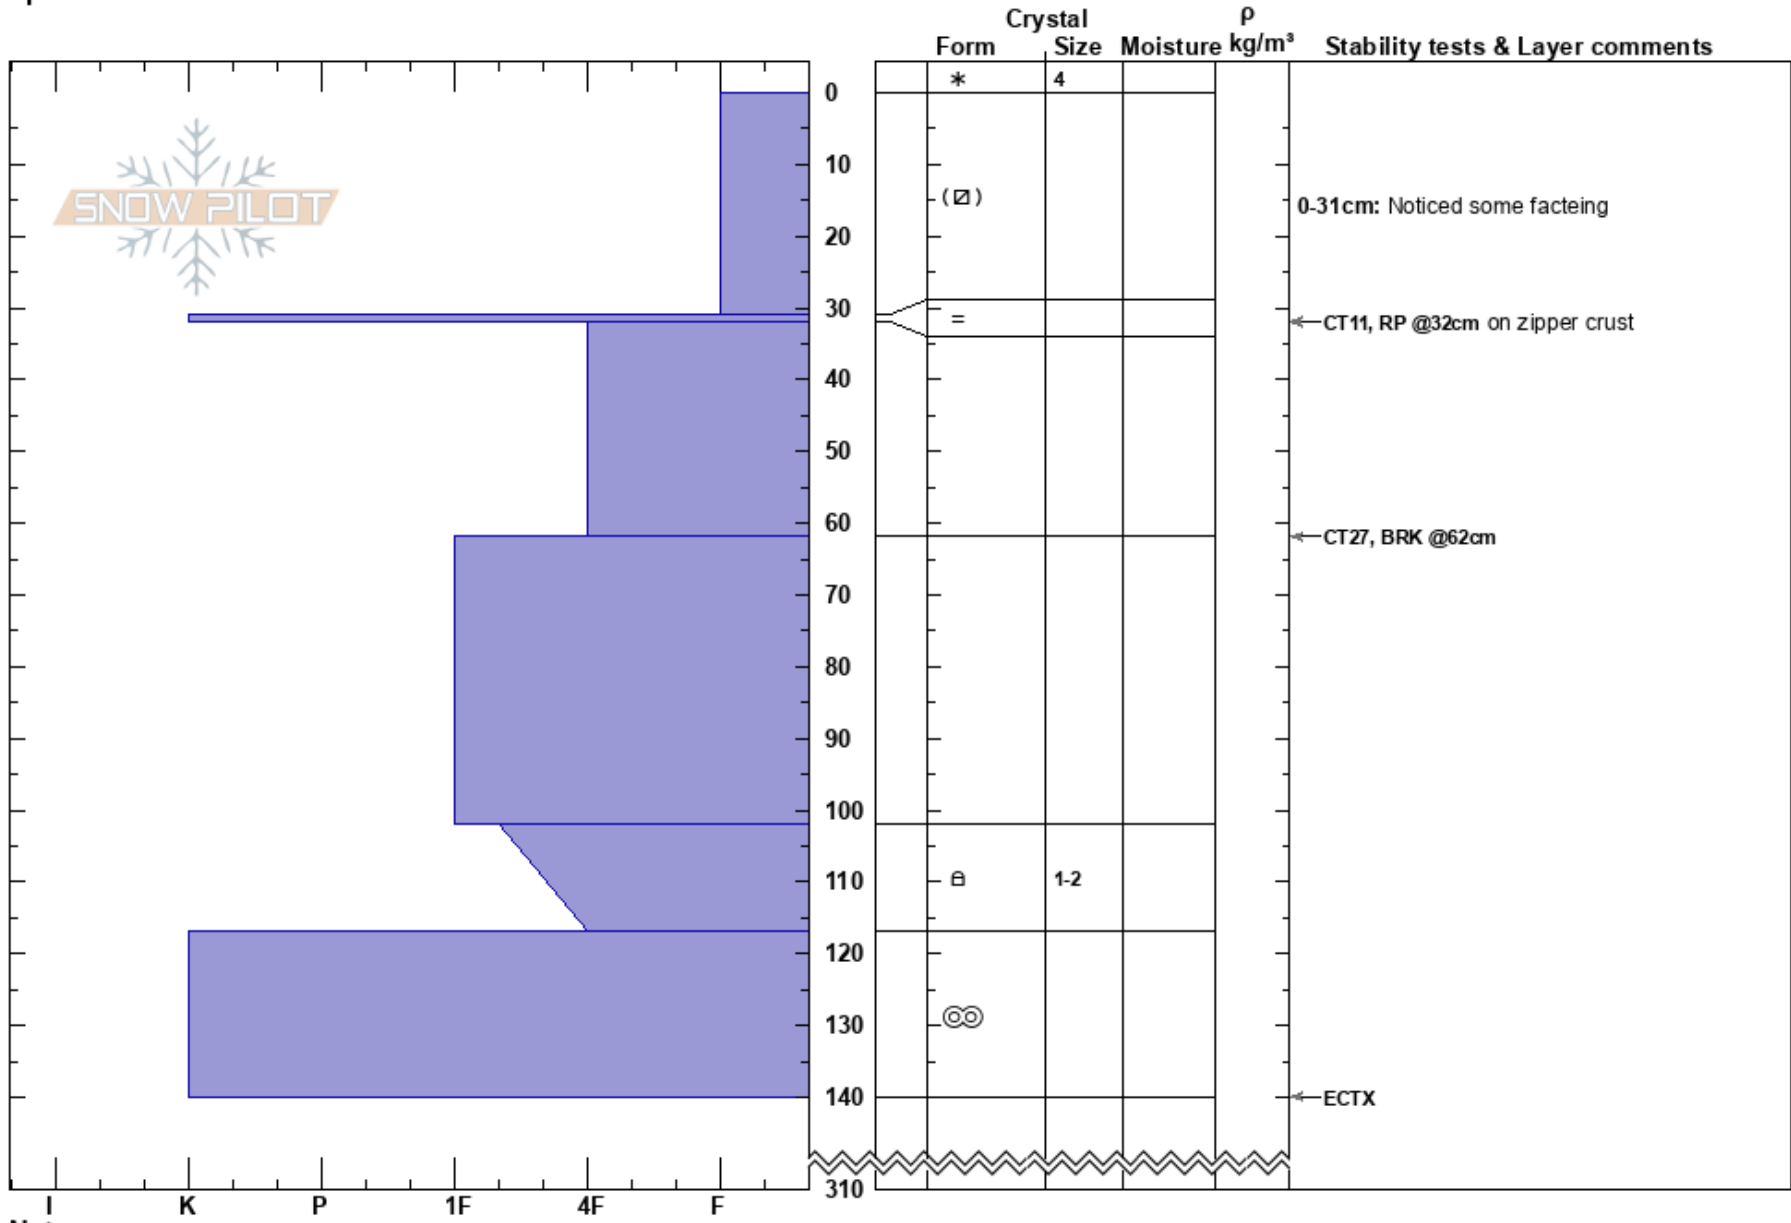

Epiphany
 Monashee
 BC
 Elevation: 1980 m
 Aspect: NW
 Specifics:

Anthony Cassell
 07/03/2024 - 12:00
 Co-ord: 51.06763N, -118.77508W
 Slope Angle: 30°
 Wind Loading:

Stability: **HS:310**
 Air Temperature:
 Sky Cover: FEW
 Precipitation: NO
 Wind: Calm

Layer Notes:
 0-31cm: Noticed some facteing

Notes: skiers right ridge large opening in trees