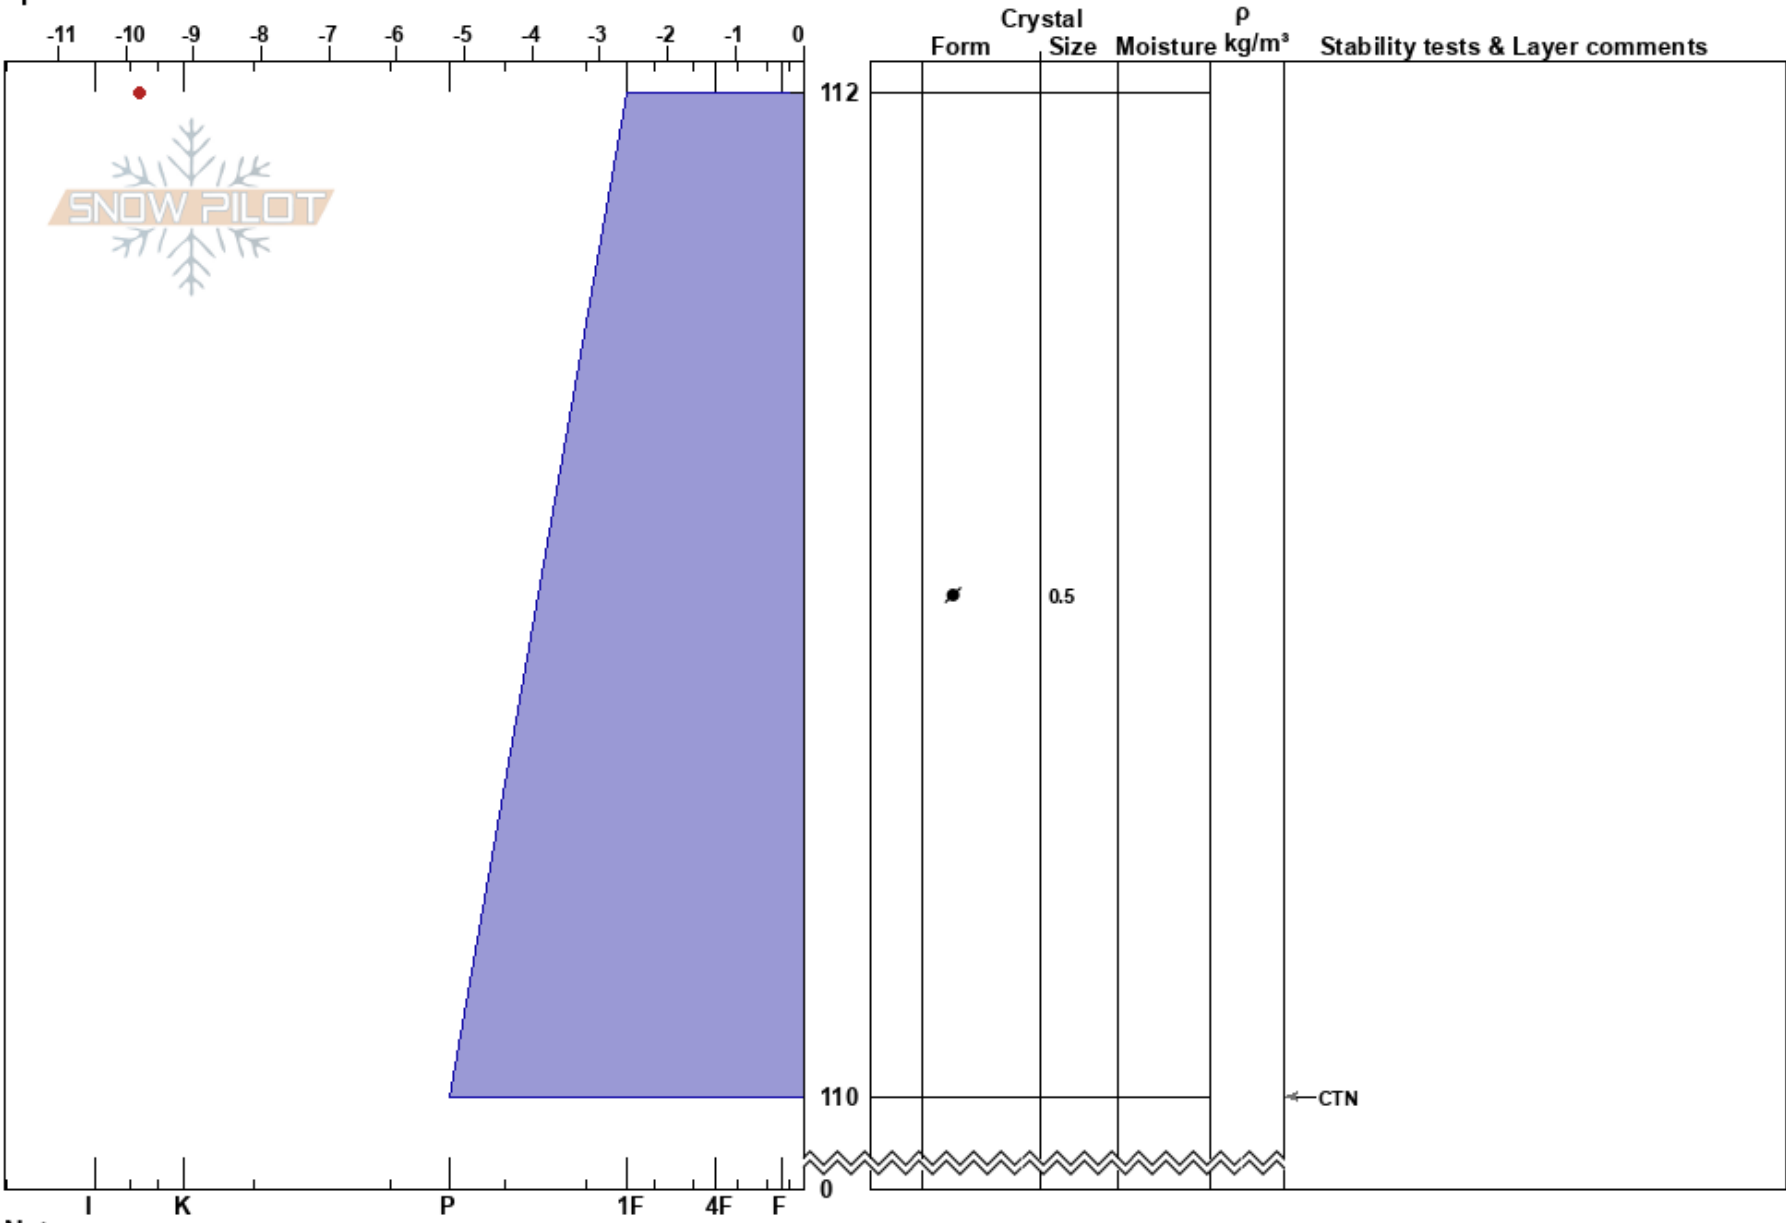

Brown Star  
San Francisco Peaks  
AZ  
Elevation: 11820 ft  
Aspect: N  
Specifics:

Mathieu Brown  
03/06/2024 - 11:45am  
Co-ord: 12S 438374W 3910333N  
Slope Angle: 38°  
Wind Loading: previous

Stability:  
Air Temperature: -6.6°C  
Sky Cover: FEW  
Precipitation: NO  
Wind: SW Moderate

HS:112  
PF:32  
PS: 1  
Layer Notes:

Notes: