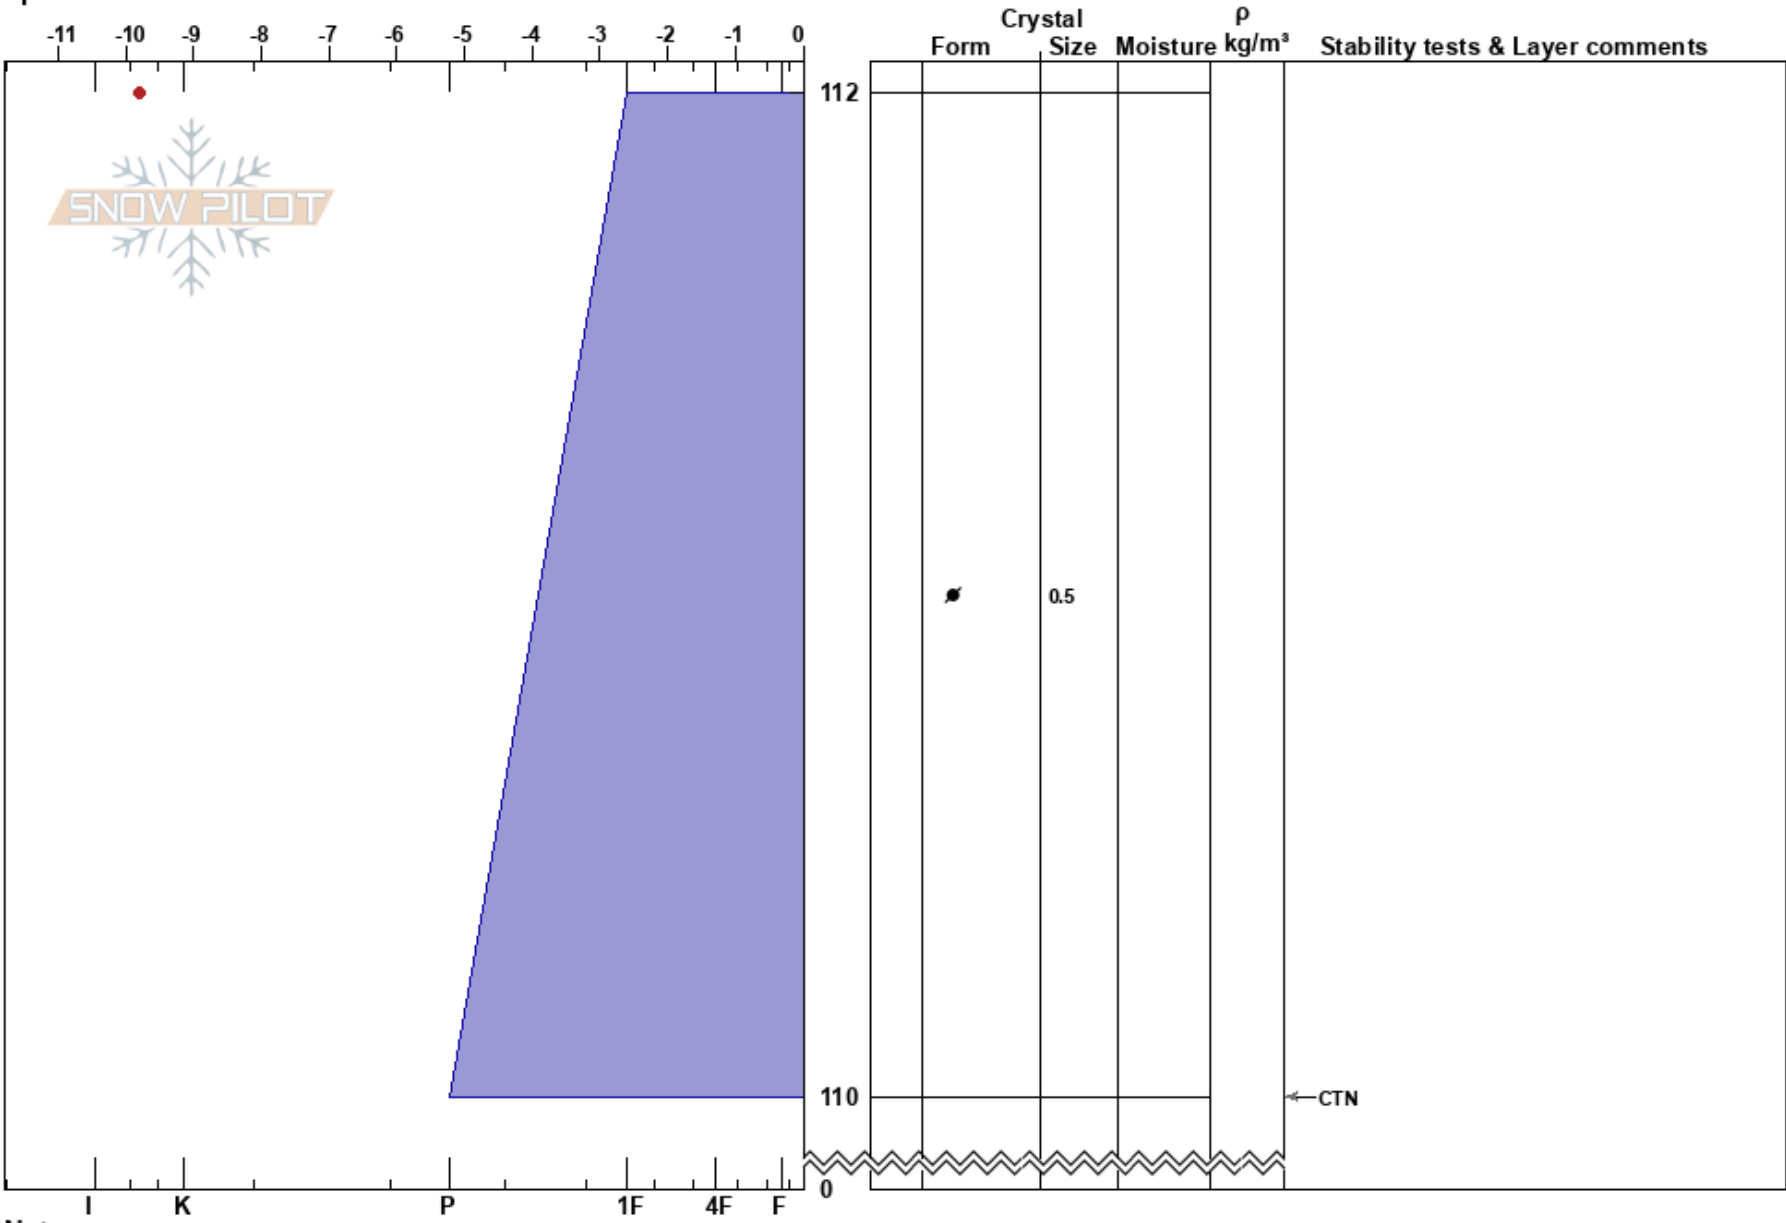

Brown Star
San Francisco Peaks
AZ
Elevation: 11820 ft
Aspect: N
Specifics:

Mathieu Brown
03/06/2024 - 11:45am
Co-ord: 12S 438374W 3910333N
Slope Angle: 38°
Wind Loading: previous

Stability:
Air Temperature: -6.6°C
Sky Cover: FEW
Precipitation: NO
Wind: SW Moderate

HS:112
PF:32
PS: 1
Layer Notes:

Notes: