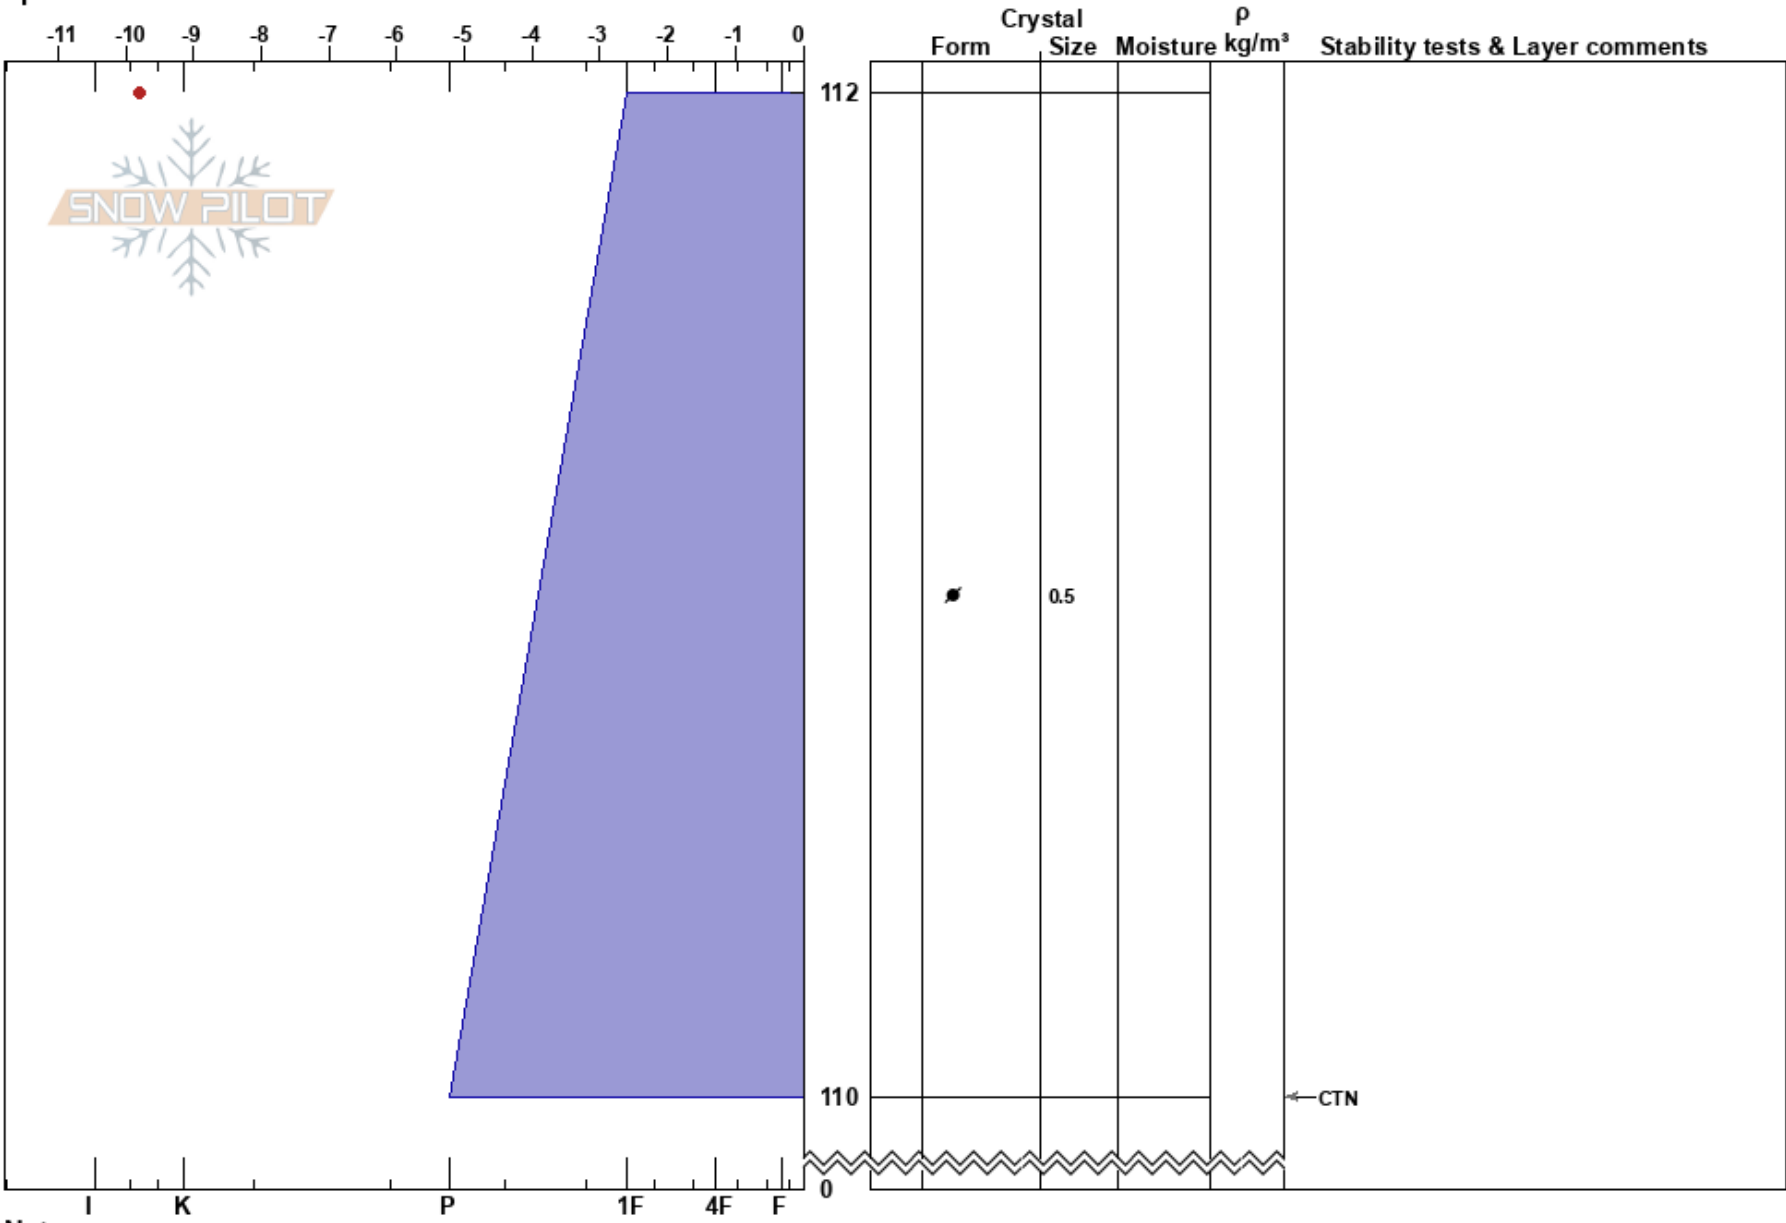

Brown Star
San Francisco Peaks
AZ
Elevation: 11820 ft
Aspect: N
Specifics:

Mathieu Brown
03/06/2024 - 11:45am
Co-ord: 12S 438374W 3910333N
Slope Angle: 38°
Wind Loading: previous

Stability:
Air Temperature: -6.6°C
Sky Cover: FEW
Precipitation: NO
Wind: SW Moderate

HS:112
PF:32
PS: 1
Layer Notes:

Notes: I K P 1F 4F F