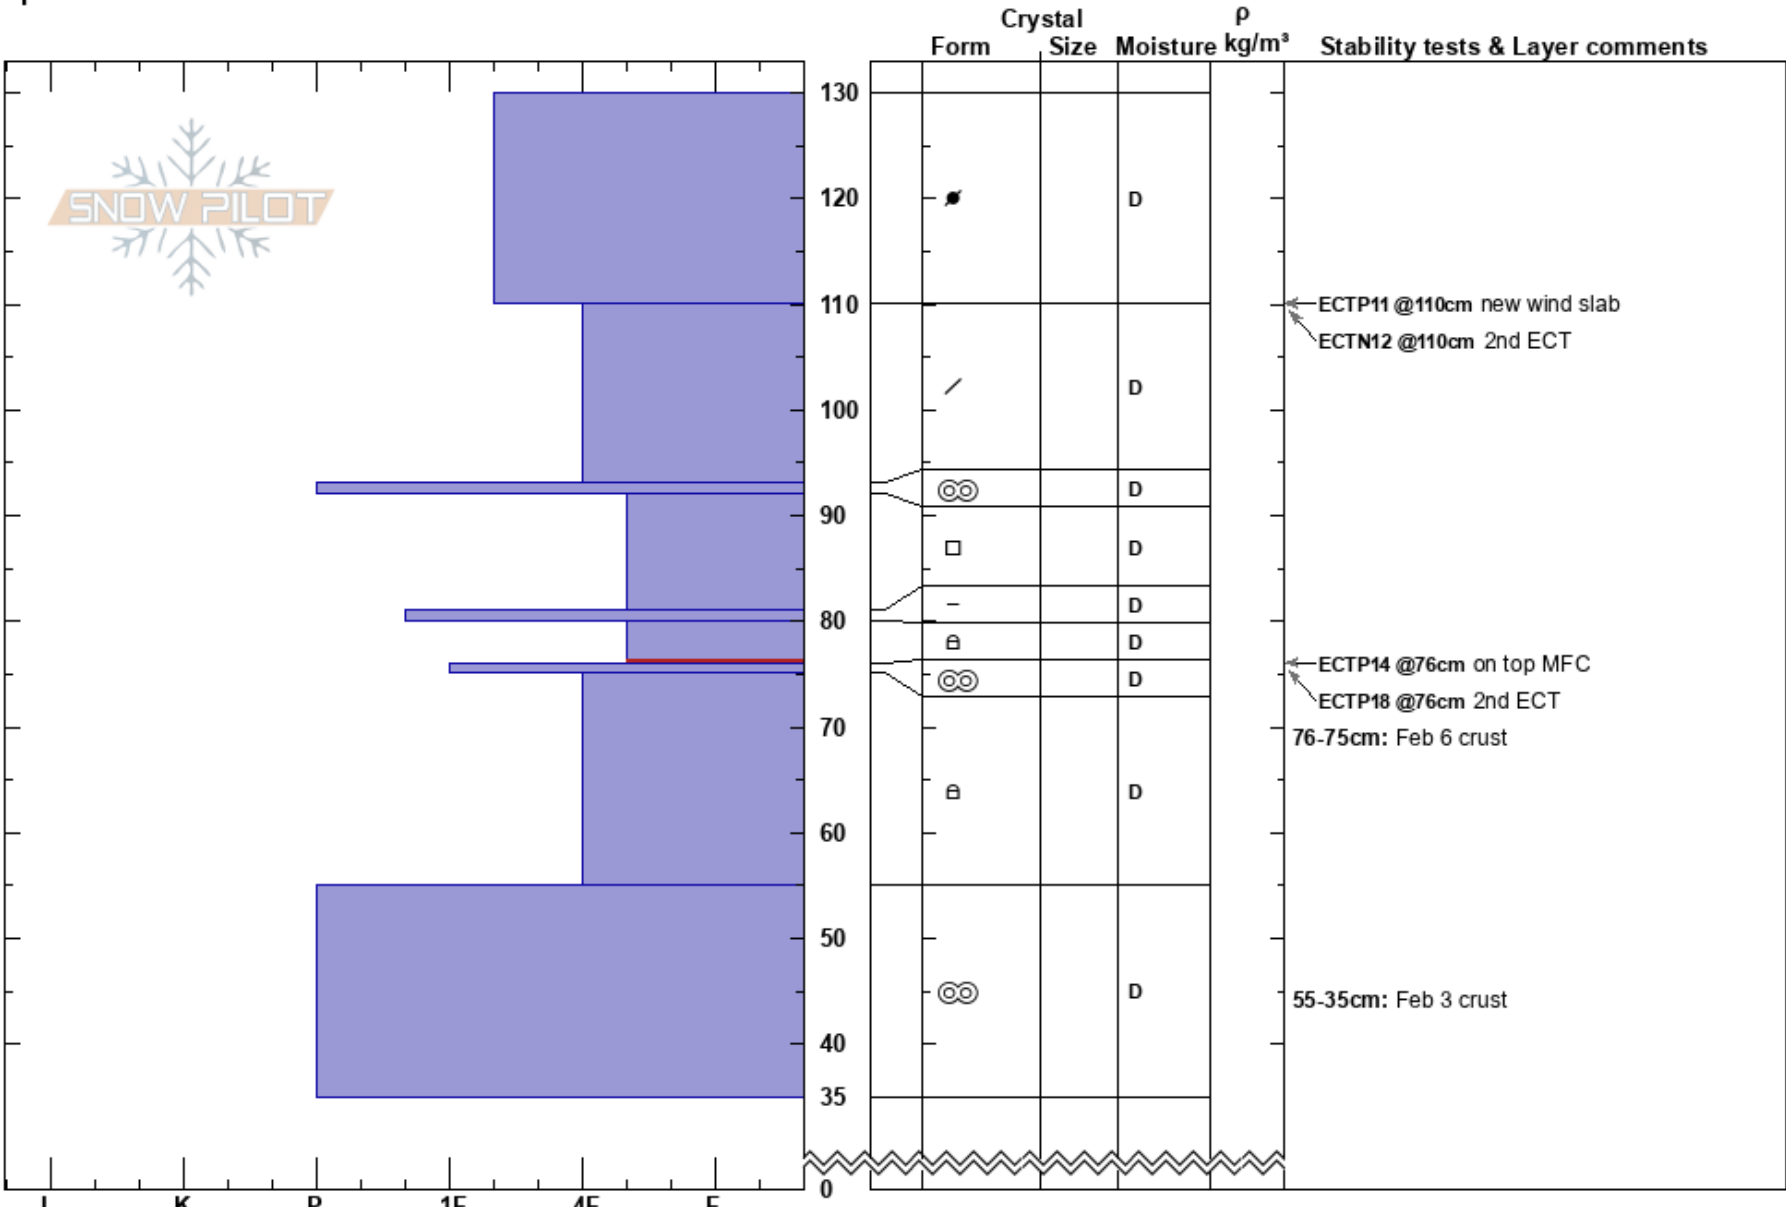

Shed 9  
 Lewis Range  
 MT  
 Elevation: 6740 ft  
 Aspect: SE  
 Specifics:

BNSF Avalanche Safety  
 03/07/2024 - 1:15pm  
 Co-ord: 48.25342N, -113.50160W  
 Slope Angle: 27°  
 Wind Loading: previous

Stability:  
 Air Temperature: -9°C  
 Sky Cover: FEW  
 Precipitation: NO  
 Wind: SW Light Breeze

HS:130  
 80-76cm: Problematic layer  
 76-75cm: Feb 6 crust  
 55-35cm: Feb 3 crust

Notes: No avalanches in this path during last week's cycle