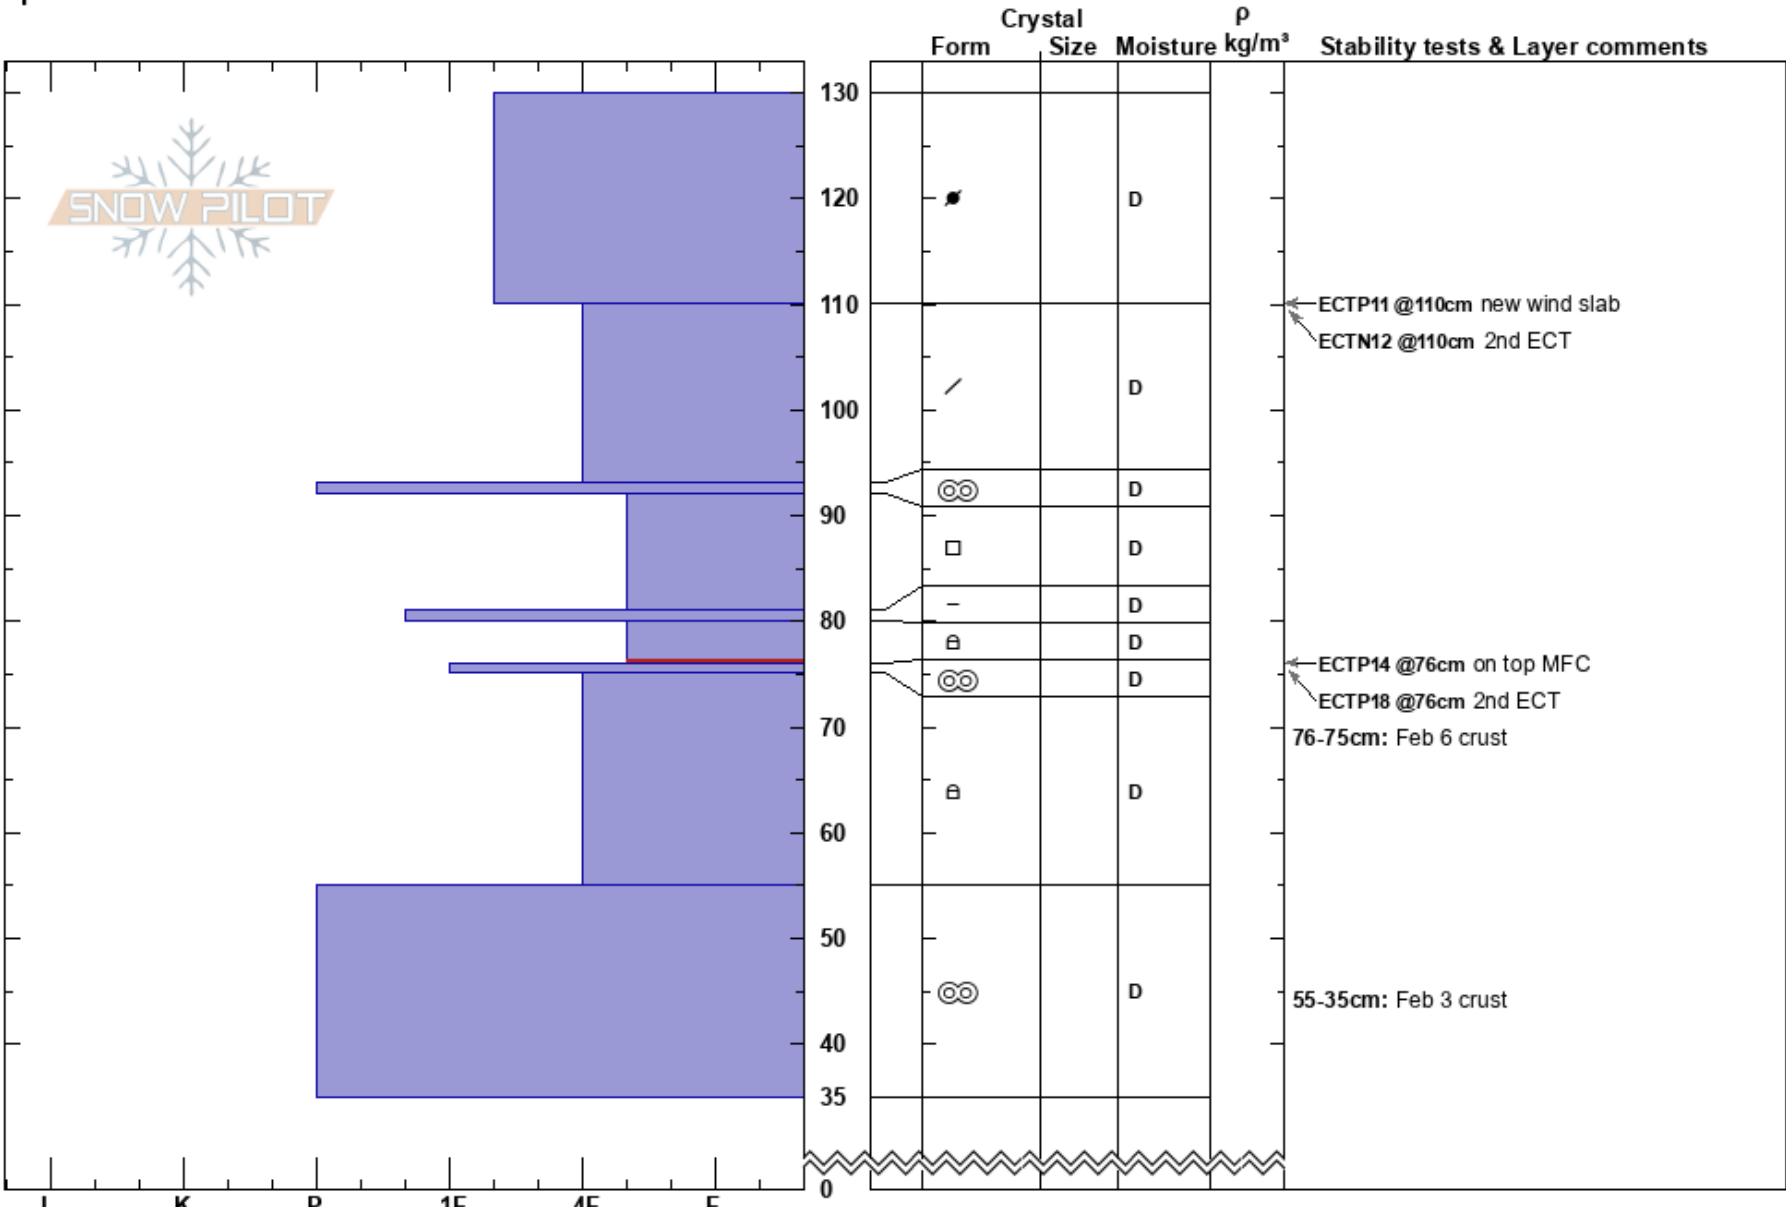

Shed 9
 Lewis Range
 MT
 Elevation: 6740 ft
 Aspect: SE
 Specifics:

BNSF Avalanche Safety
 03/07/2024 - 1:15pm
 Co-ord: 48.25342N, -113.50160W
 Slope Angle: 27°
 Wind Loading: previous

Stability:
 Air Temperature: -9°C
 Sky Cover: FEW
 Precipitation: NO
 Wind: SW Light Breeze

HS:130
 80-76cm: Problematic layer
 76-75cm: Feb 6 crust
 55-35cm: Feb 3 crust

Notes: No avalanches in this path during last week's cycle