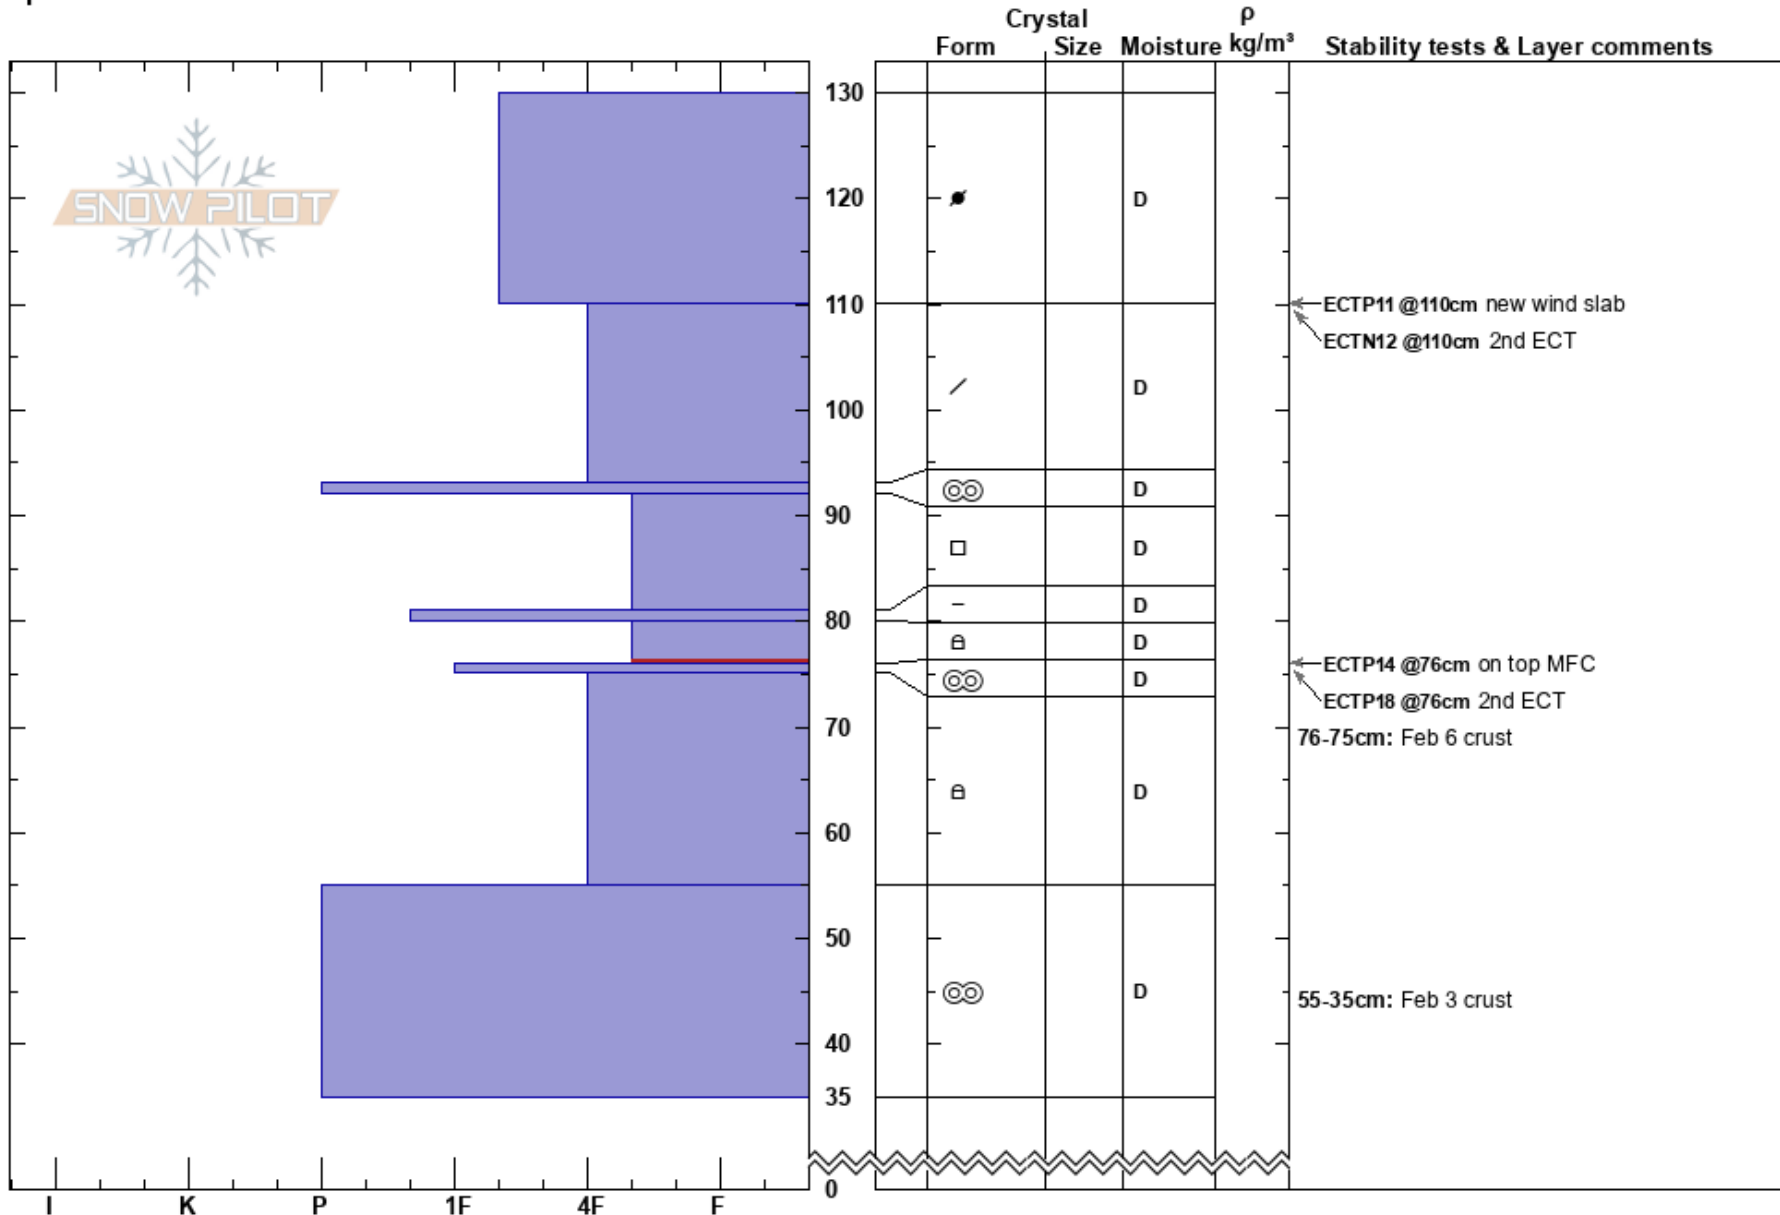

Shed 9
 Lewis Range
 MT
 Elevation: 6740 ft
 Aspect: SE
 Specifics:

BNSF Avalanche Safety
 03/07/2024 - 1:15pm
 Co-ord: 48.25342N, -113.50160W
 Slope Angle: 27°
 Wind Loading: previous

Stability:
 Air Temperature: -9°C
 Sky Cover: FEW
 Precipitation: NO
 Wind: SW Light Breeze

HS:130
 Layer Notes:
 80-76cm: Problematic layer
 76-75cm: Feb 6 crust
 55-35cm: Feb 3 crust

Notes: No avalanches in this path during last week's cycle