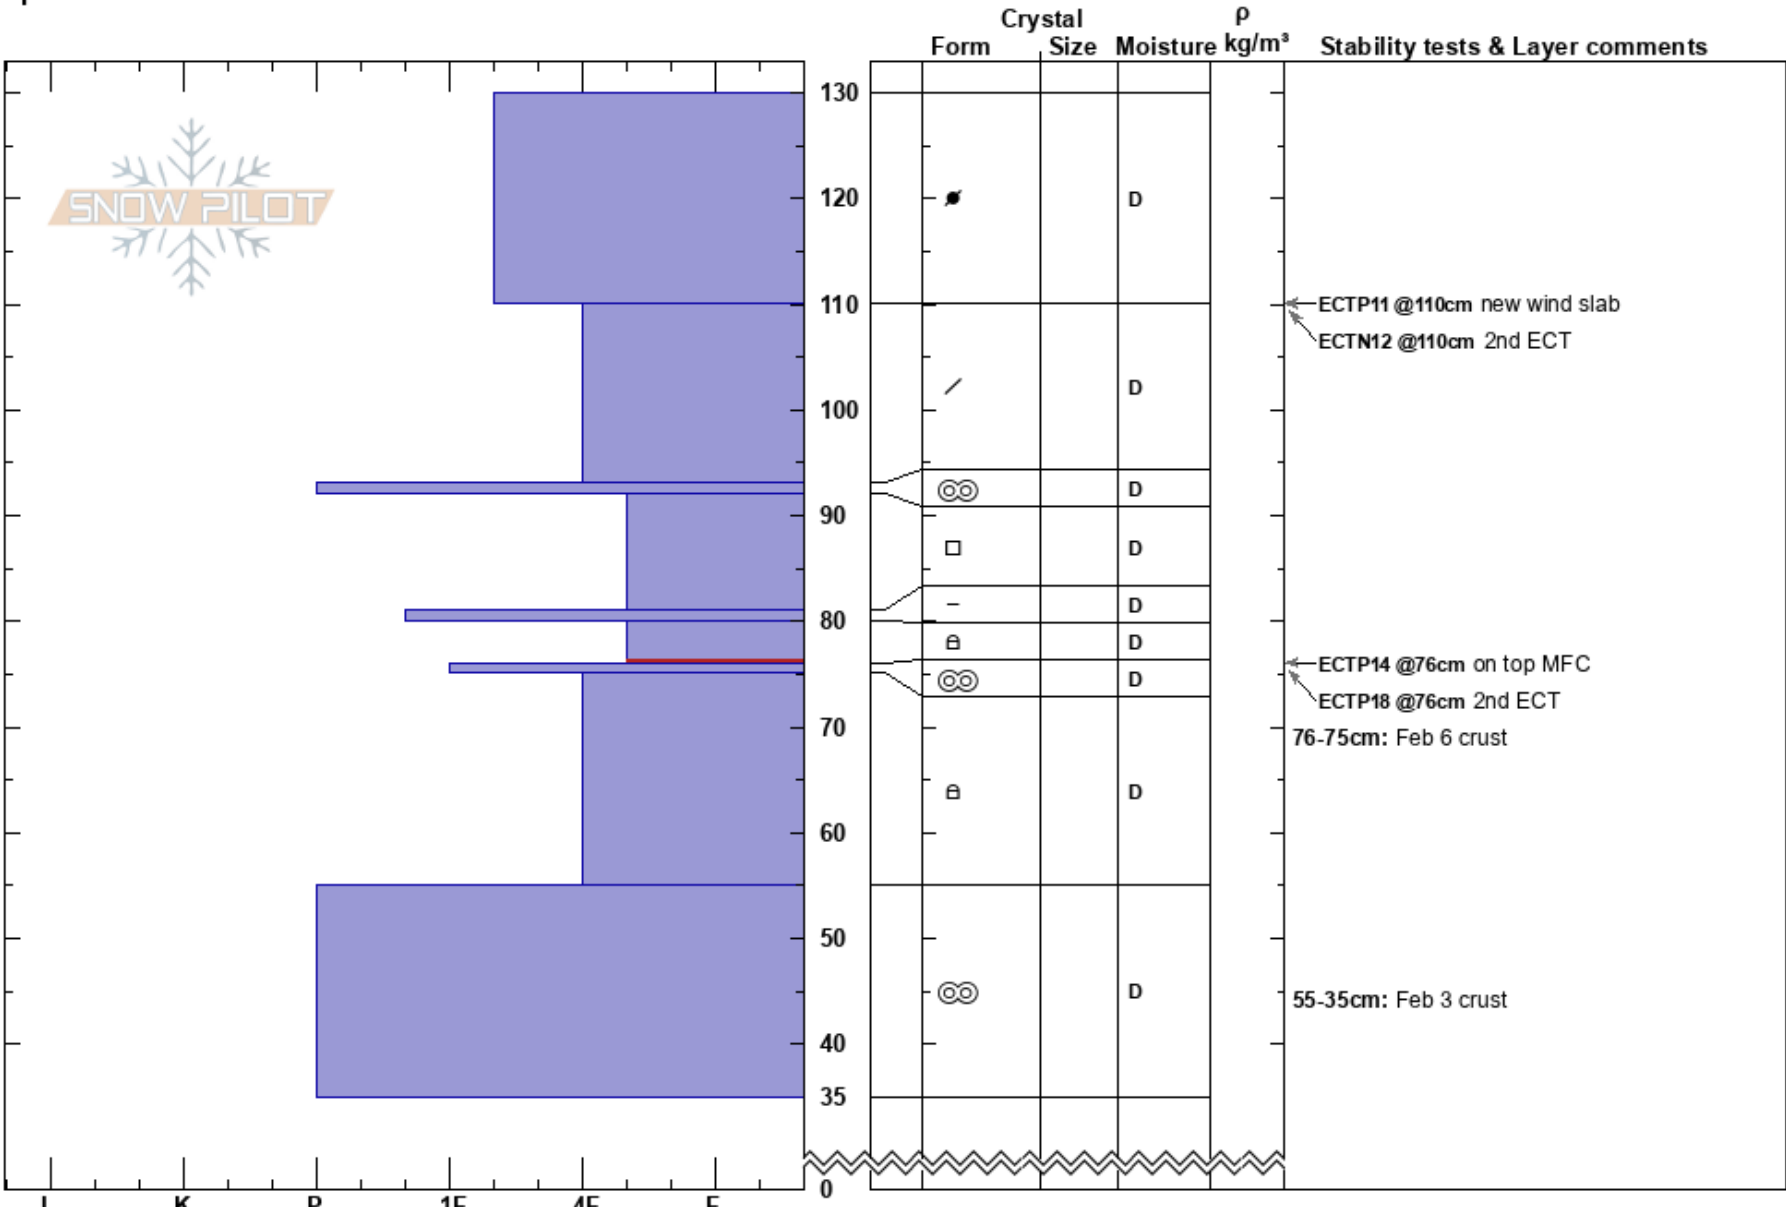

Shed 9  
 Lewis Range  
 MT  
 Elevation: 6740 ft  
 Aspect: SE  
 Specifics:

BNSF Avalanche Safety  
 03/07/2024 - 1:15pm  
 Co-ord: 48.25342N, -113.50160W  
 Slope Angle: 27°  
 Wind Loading: previous

Stability:  
 Air Temperature: -9°C  
 Sky Cover: FEW  
 Precipitation: NO  
 Wind: SW Light Breeze

HS:130  
 Layer Notes:  
 80-76cm: Problematic layer  
 76-75cm: Feb 6 crust  
 55-35cm: Feb 3 crust

Notes: No avalanches in this path during last week's cycle