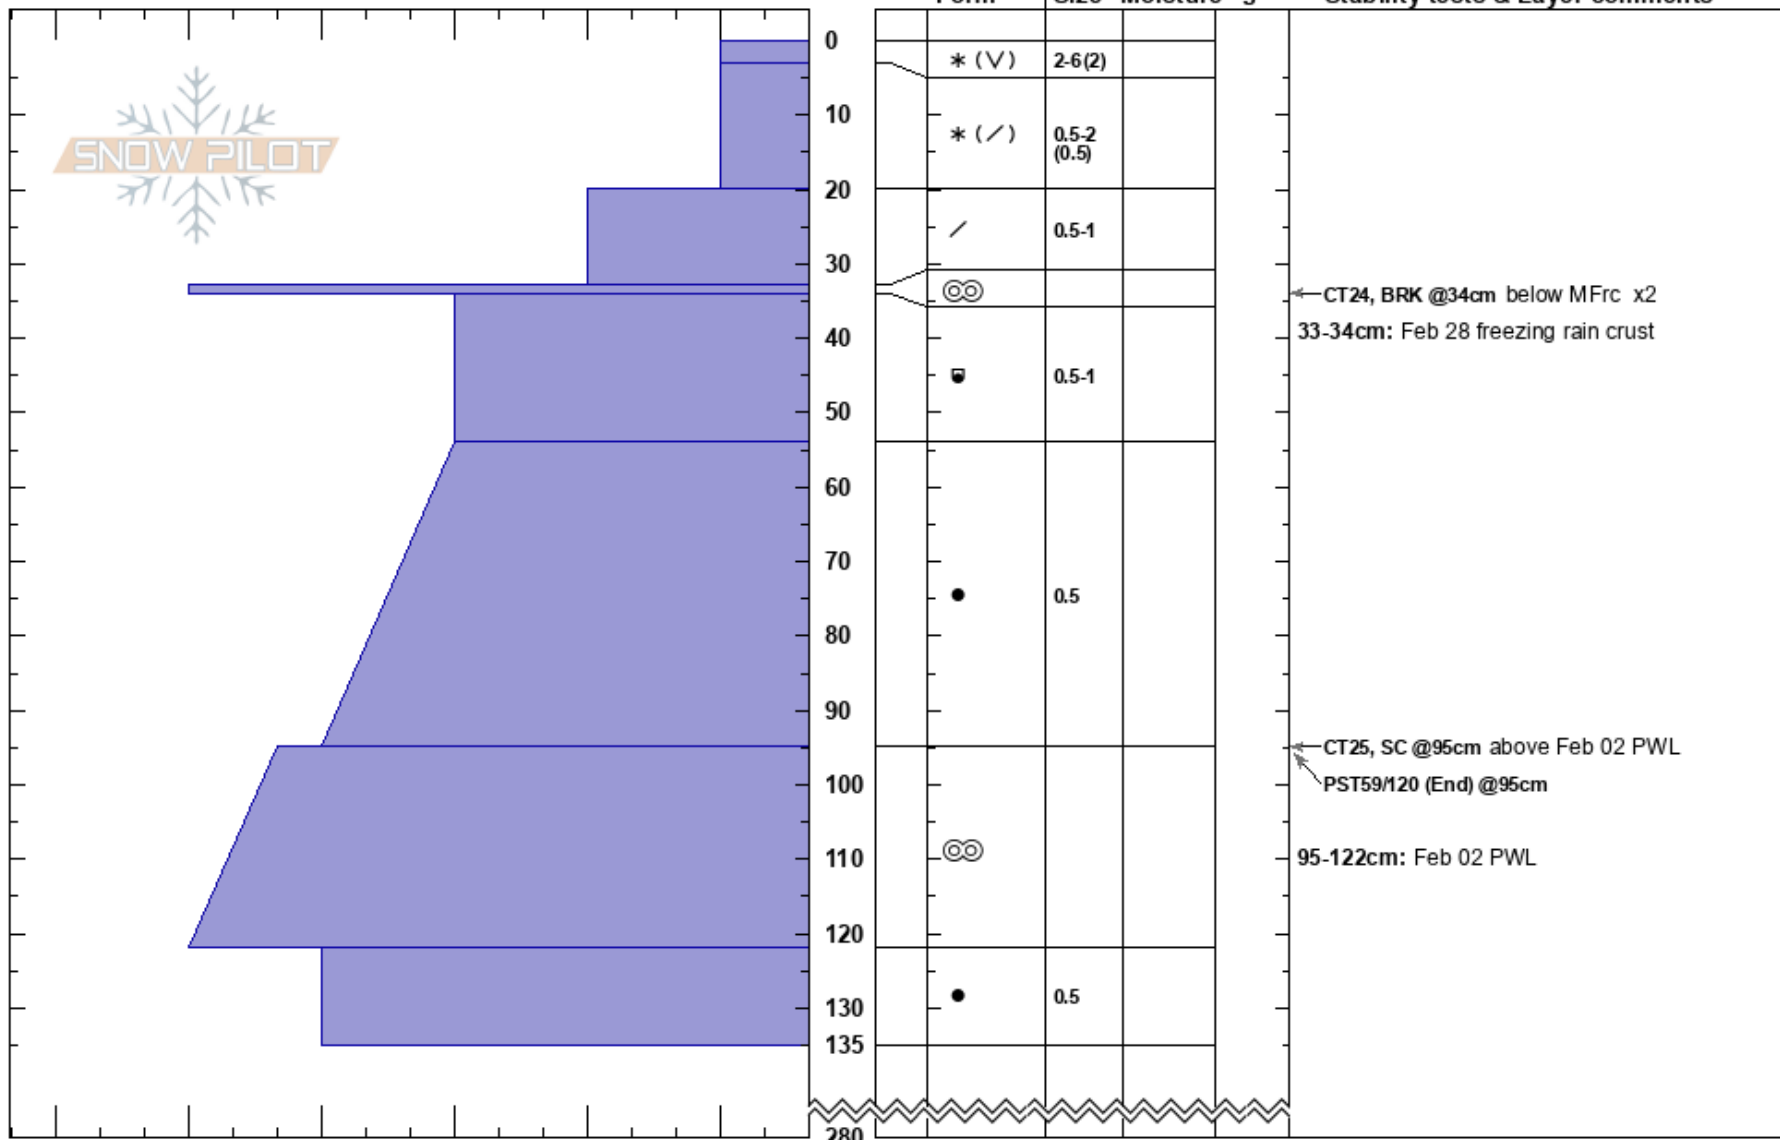

TP - Hot Pants  
 Monashee  
 BC  
 Elevation: 1980 m  
 Aspect: NE  
 Specifics:

Kristen Meilicke  
 07/03/2024 - 13:40  
 Co-ord: 51.06266N, -118.80322W  
 Slope Angle: 34°  
 Wind Loading:

Stability: **HS:280**  
 Air Temperature: -10°C  
 Sky Cover: FEW  
 Precipitation: NO  
 Wind: Calm

Layer Notes:  
 33-34cm: Feb 28 freezing rain crust  
 95-122cm: Feb 02 PWL  
 95-122cm: Problematic layer

Notes: Feb 02 PWL  
 directly above - FC (1-2)  
 directly below - rounding FC (0.5)