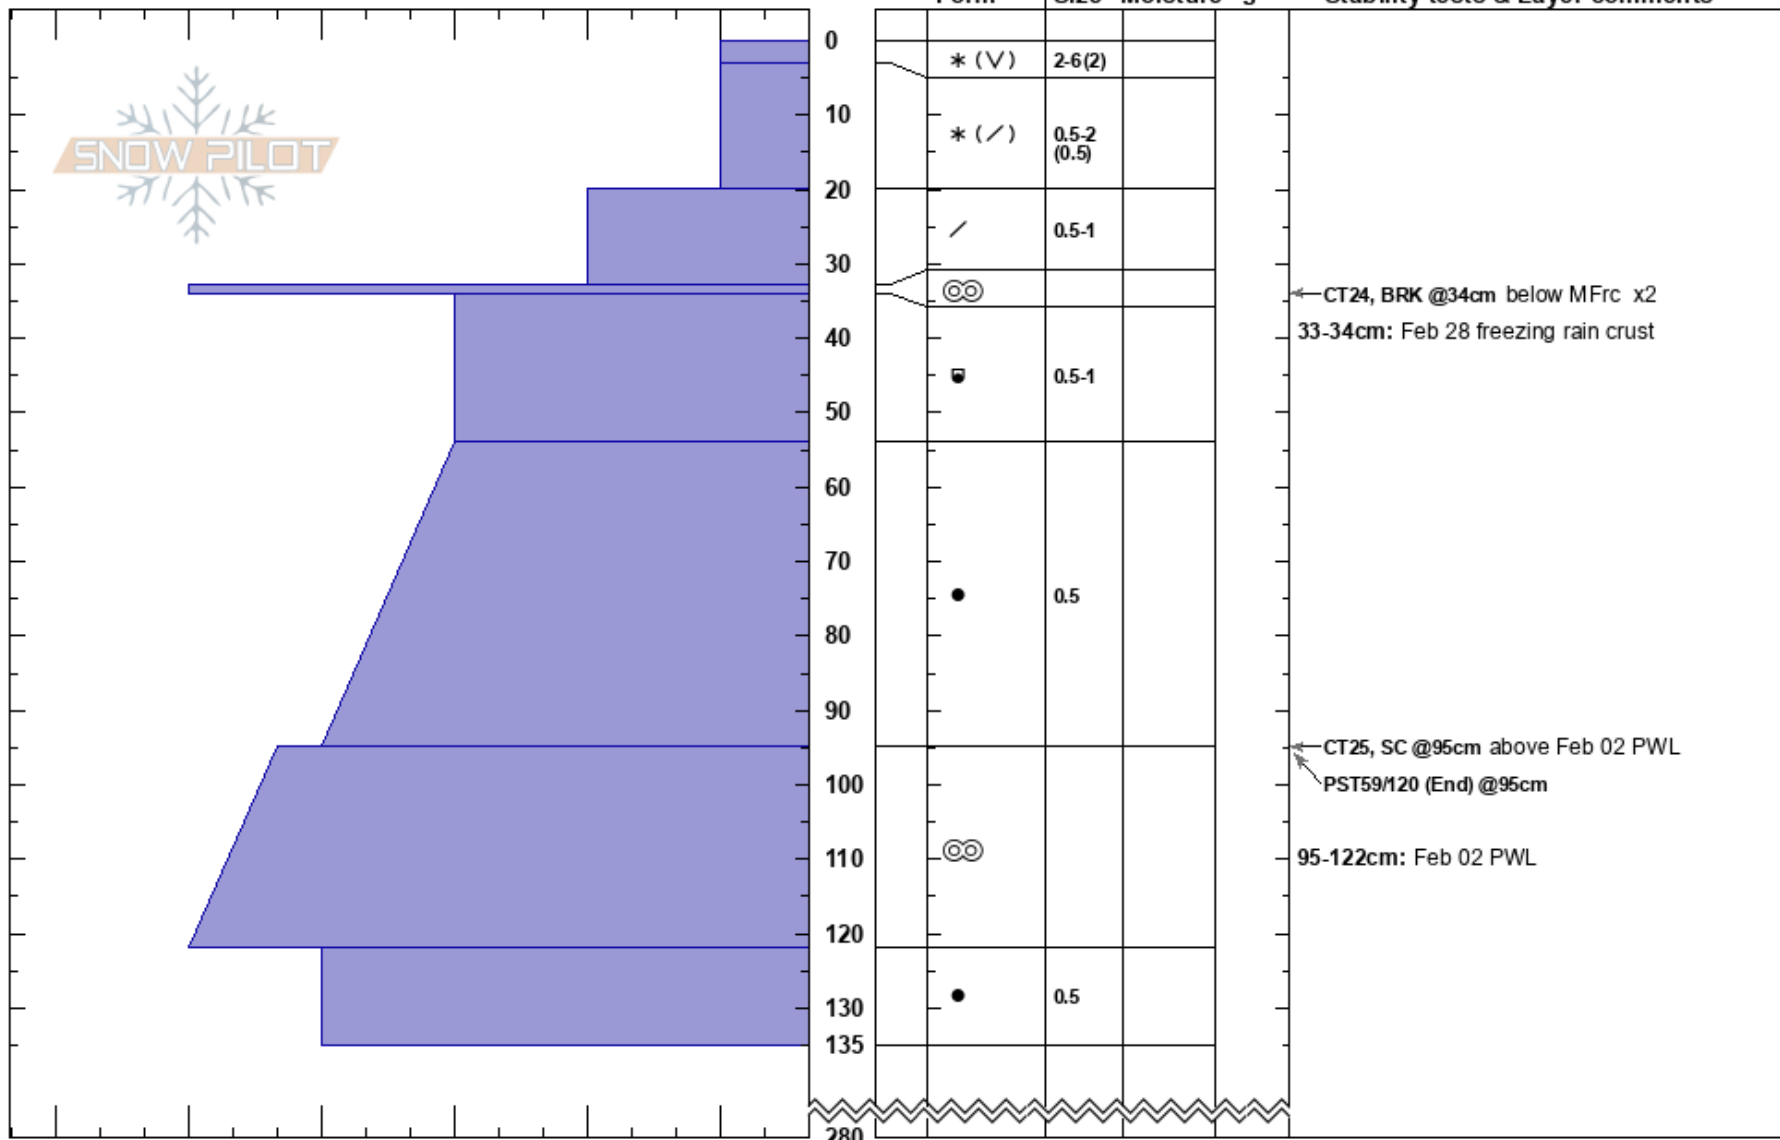

TP - Hot Pants
 Monashee
 BC
 Elevation: 1980 m
 Aspect: NE
 Specifics:

Kristen Meilicke
 07/03/2024 - 13:40
 Co-ord: 51.06266N, -118.80322W
 Slope Angle: 34°
 Wind Loading:

Stability: **HS:280**
 Air Temperature: -10°C
 Sky Cover: FEW
 Precipitation: NO
 Wind: Calm

Layer Notes:
 33-34cm: Feb 28 freezing rain crust
 95-122cm: Feb 02 PWL
 95-122cm: Problematic layer

Notes: Feb 02 PWL
 directly above - FC (1-2)
 directly below - rounding FC (0.5)