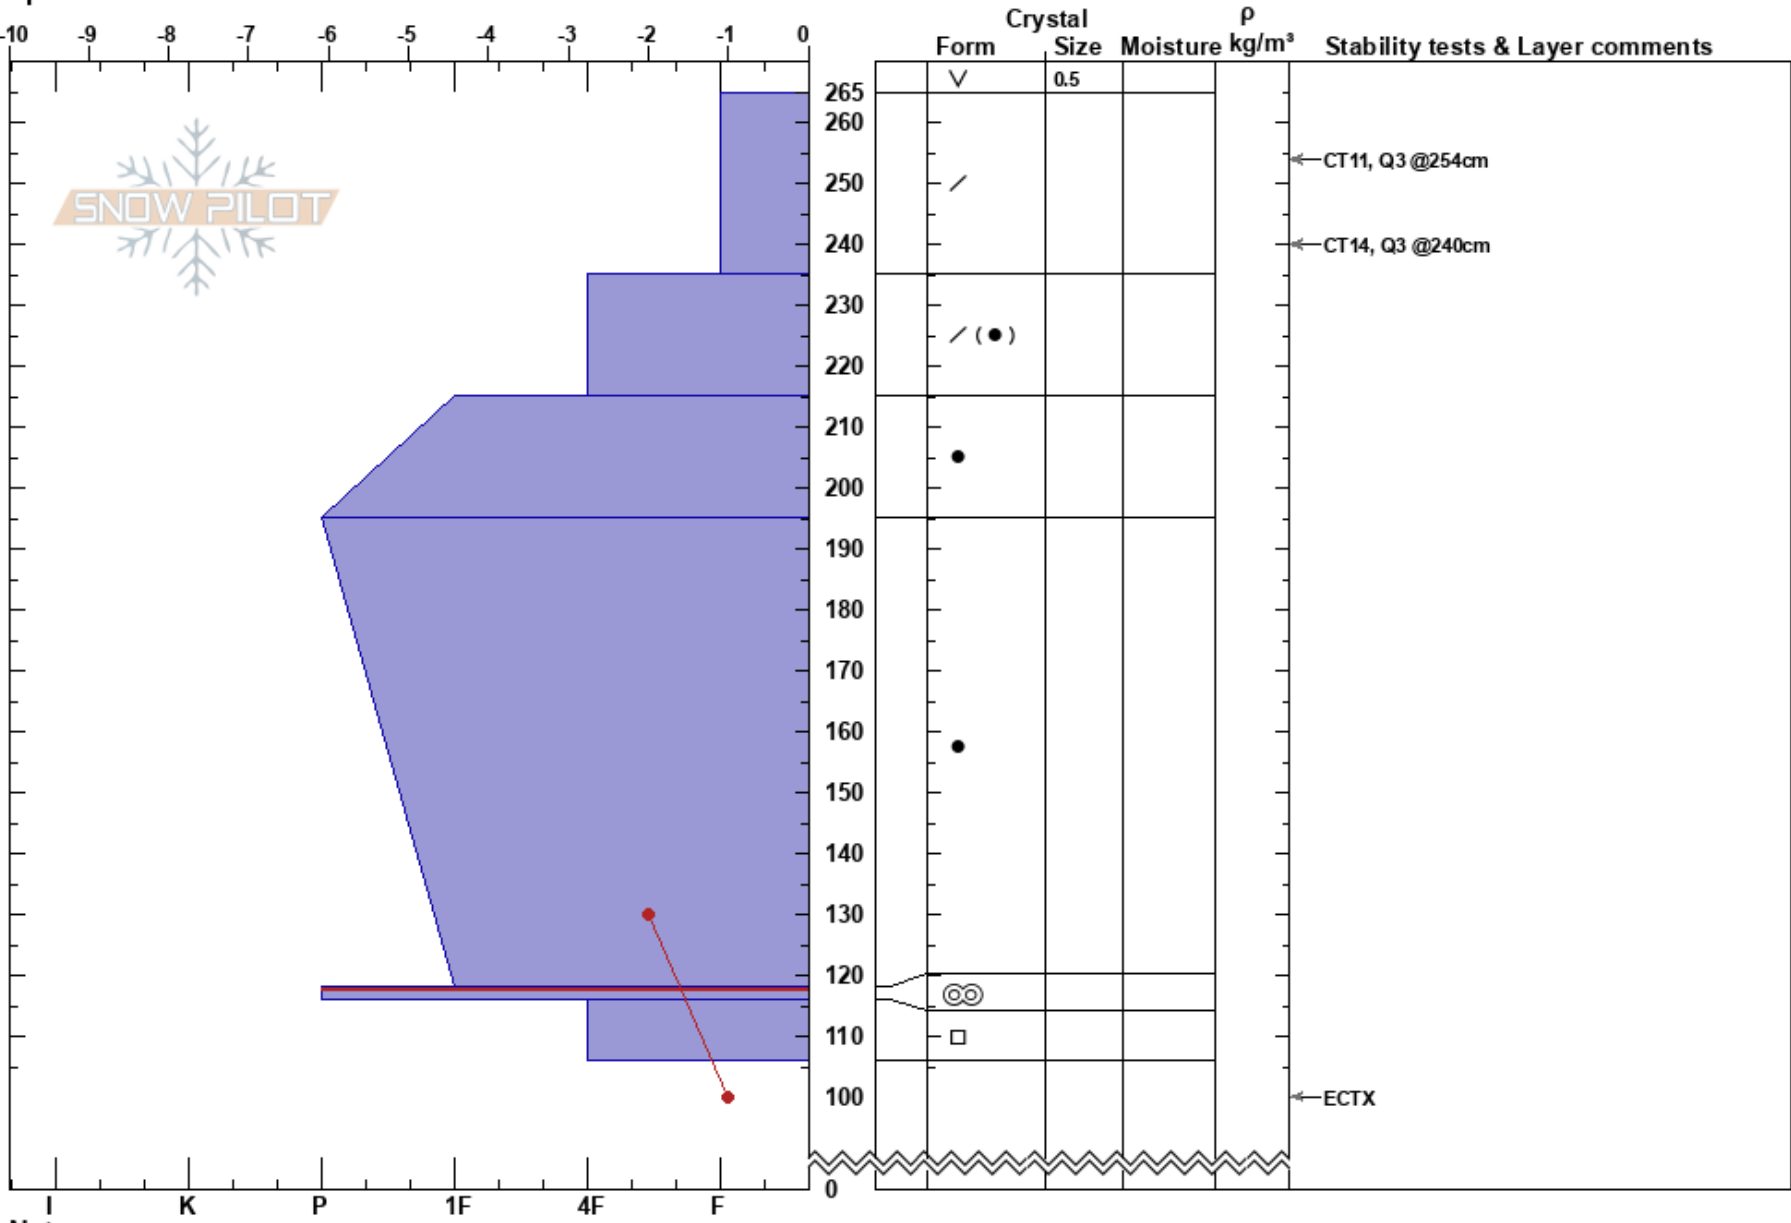

Mullan Pass Area  
 Silver Valley Area  
 ID  
 Elevation: 6250 ft  
 Aspect: N  
 Specifics:

Mikey Church  
 03/07/2024 - 12:00pm  
 Co-ord: 47.47961N, -115.62956W  
 Slope Angle: 30°  
 Wind Loading: previous

Stability: **HS:265**  
 Air Temperature: -7°C **PF:30** 118-116cm:Problematic layer  
 Sky Cover: FEW **PS: 15**  
 Precipitation: NO  
 Wind: Calm

Notes: