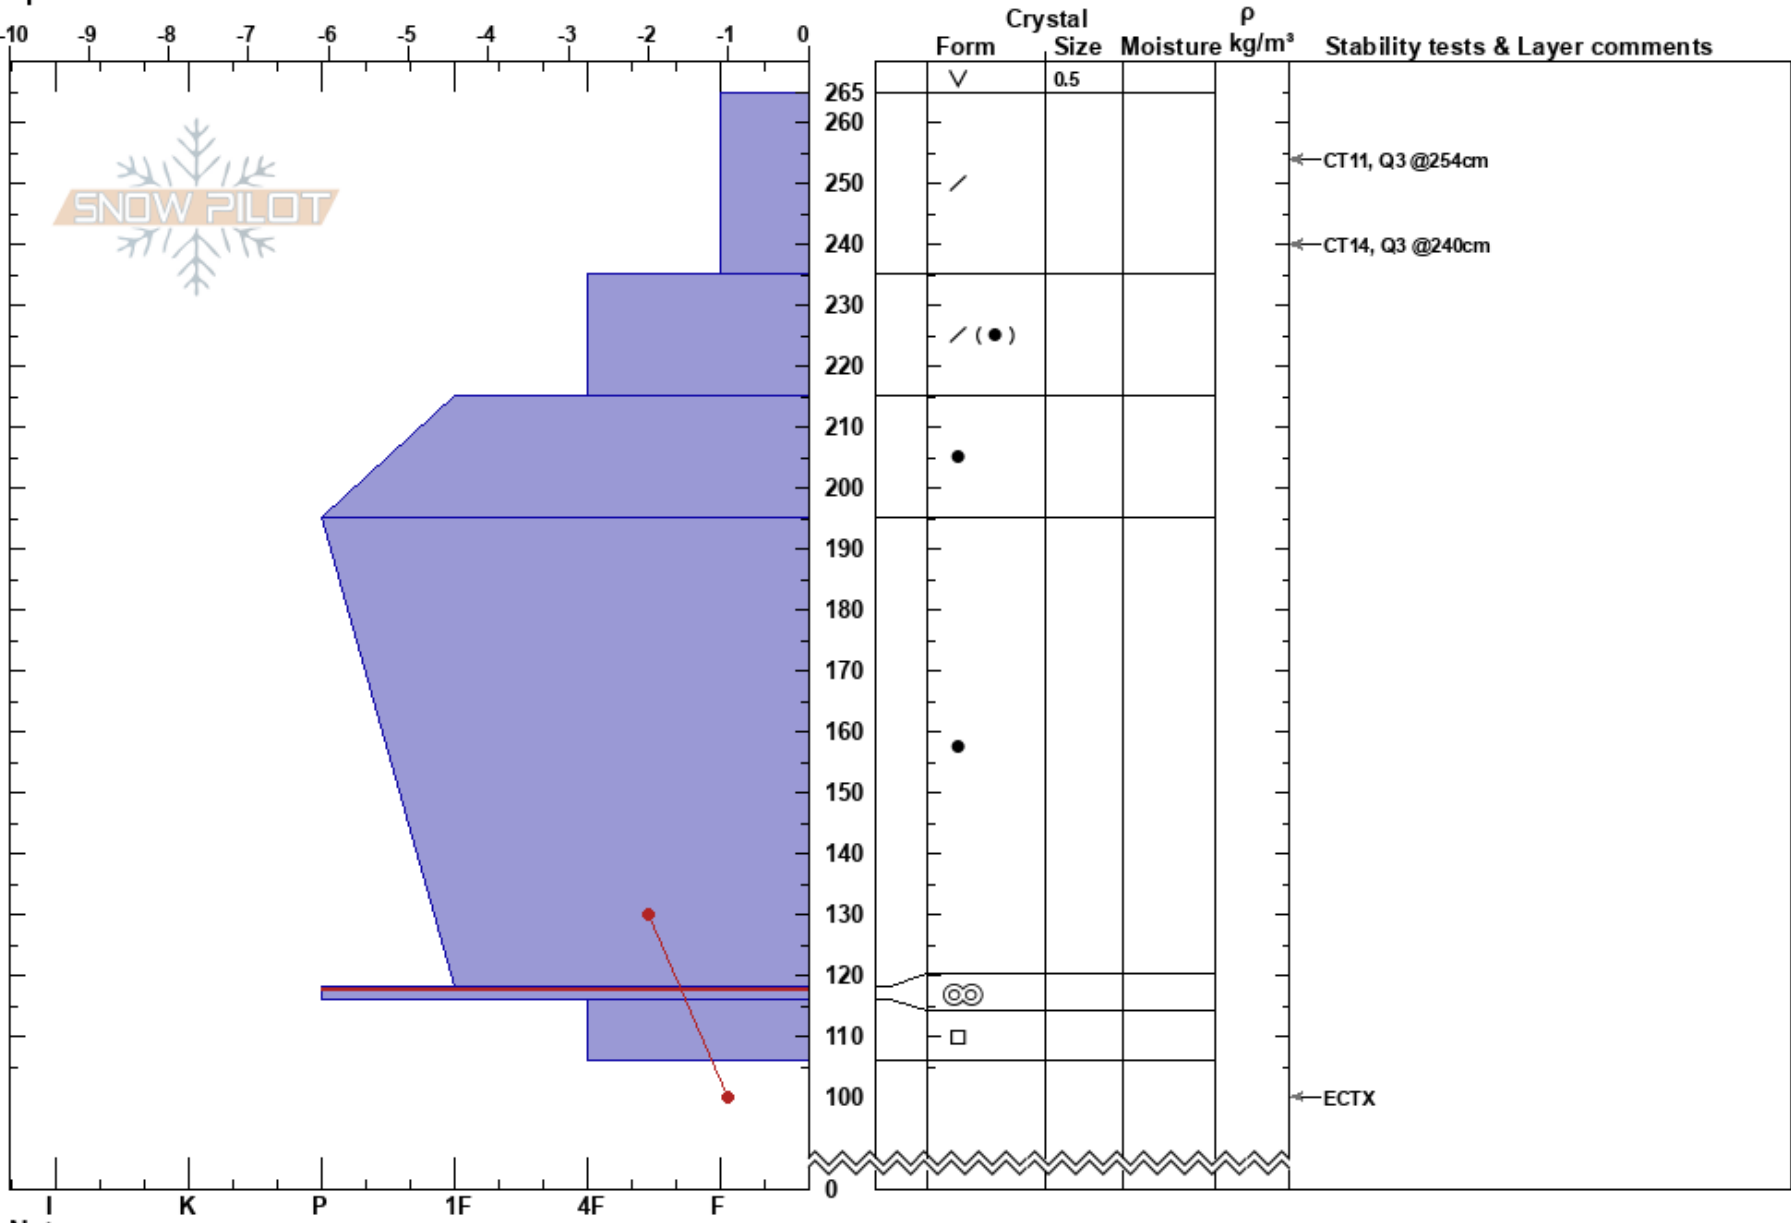

Mullan Pass Area
 Silver Valley Area
 ID
 Elevation: 6250 ft
 Aspect: N
 Specifics:

Mikey Church
 03/07/2024 - 12:00pm
 Co-ord: 47.47961N, -115.62956W
 Slope Angle: 30°
 Wind Loading: previous

Stability:
 Air Temperature: -7°C
 Sky Cover: FEW
 Precipitation: NO
 Wind: Calm

HS:265
 PF:30 118-116cm:Problematic layer
 PS: 15

Notes: