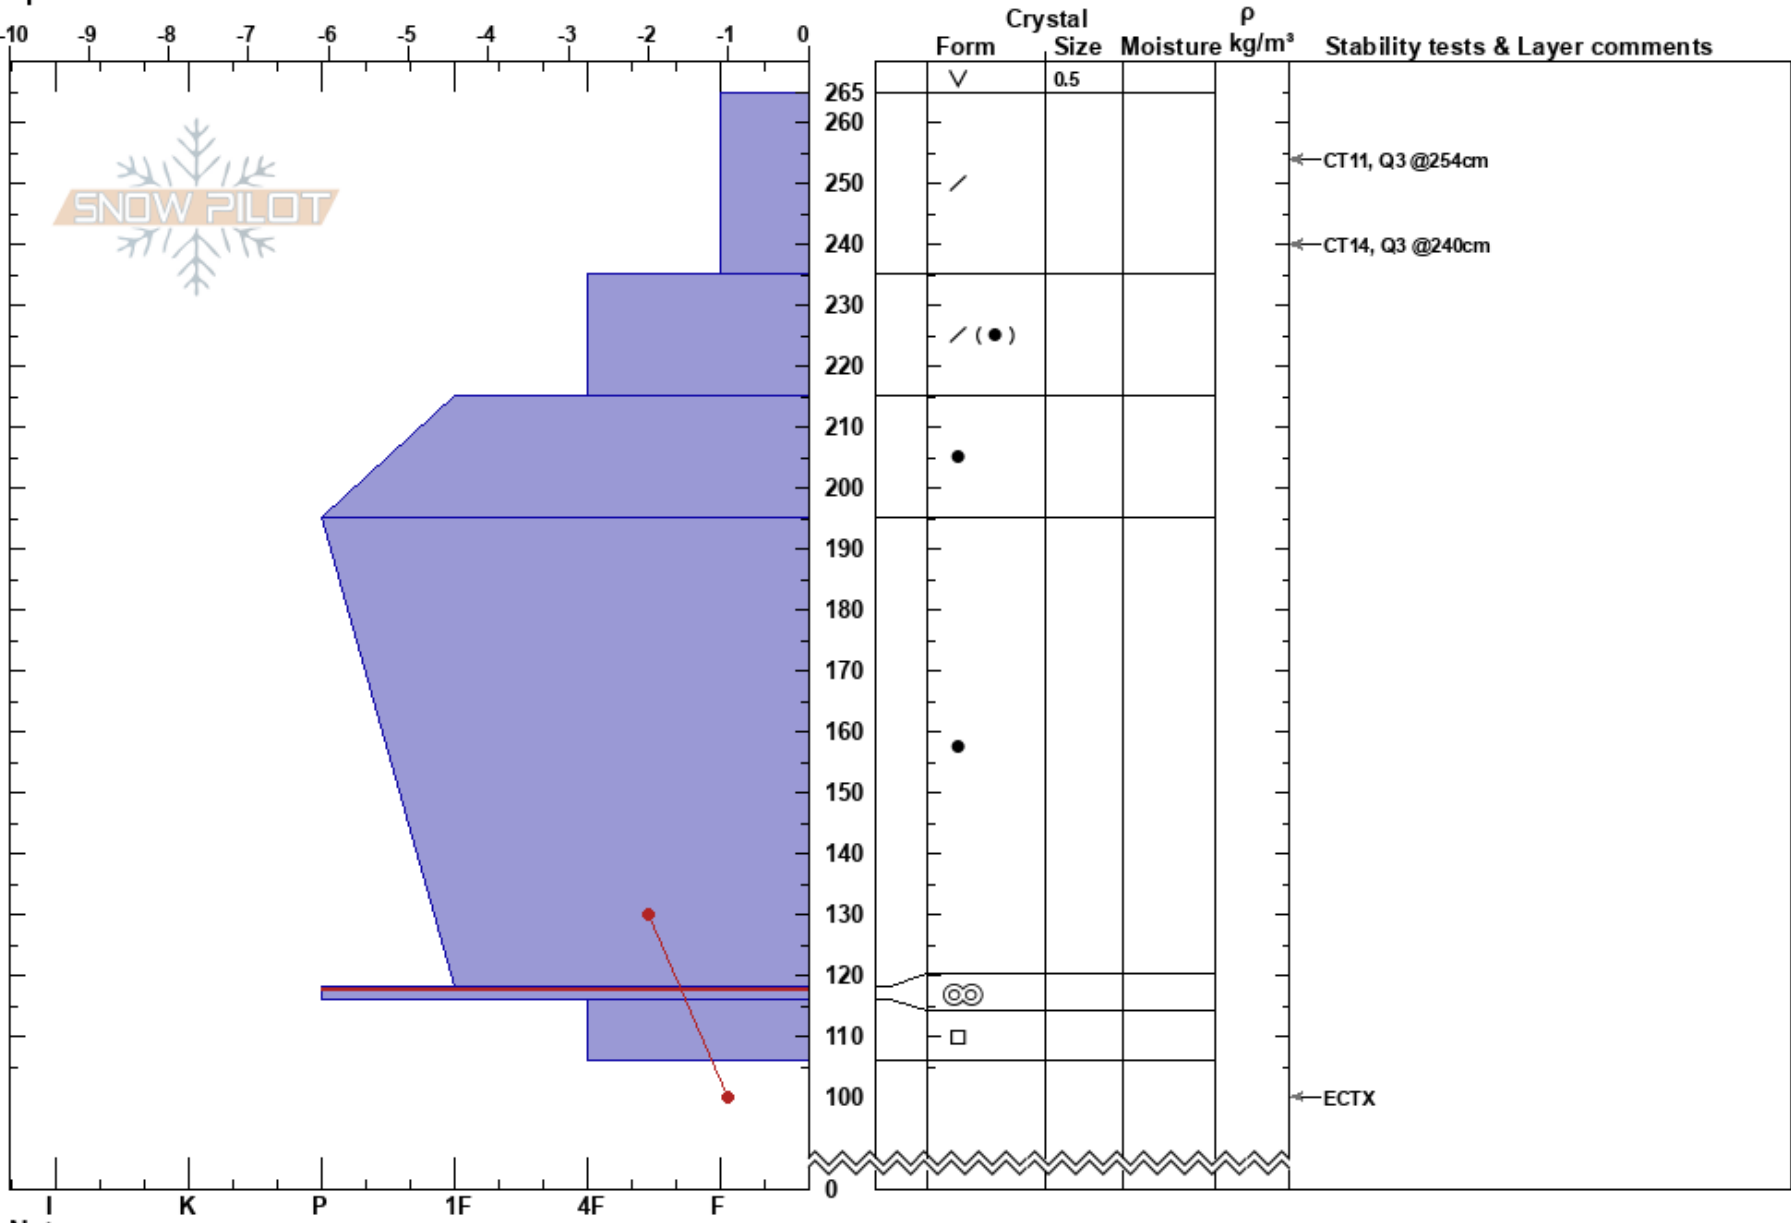

Mullan Pass Area  
 Silver Valley Area  
 ID  
 Elevation: 6250 ft  
 Aspect: N  
 Specifics:

Mikey Church  
 03/07/2024 - 12:00pm  
 Co-ord: 47.47961N, -115.62956W  
 Slope Angle: 30°  
 Wind Loading: previous

Stability:  
 Air Temperature: -7°C  
 Sky Cover: FEW  
 Precipitation: NO  
 Wind: Calm

HS:265  
 PF:30 118-116cm:Problematic layer  
 PS: 15

Notes: