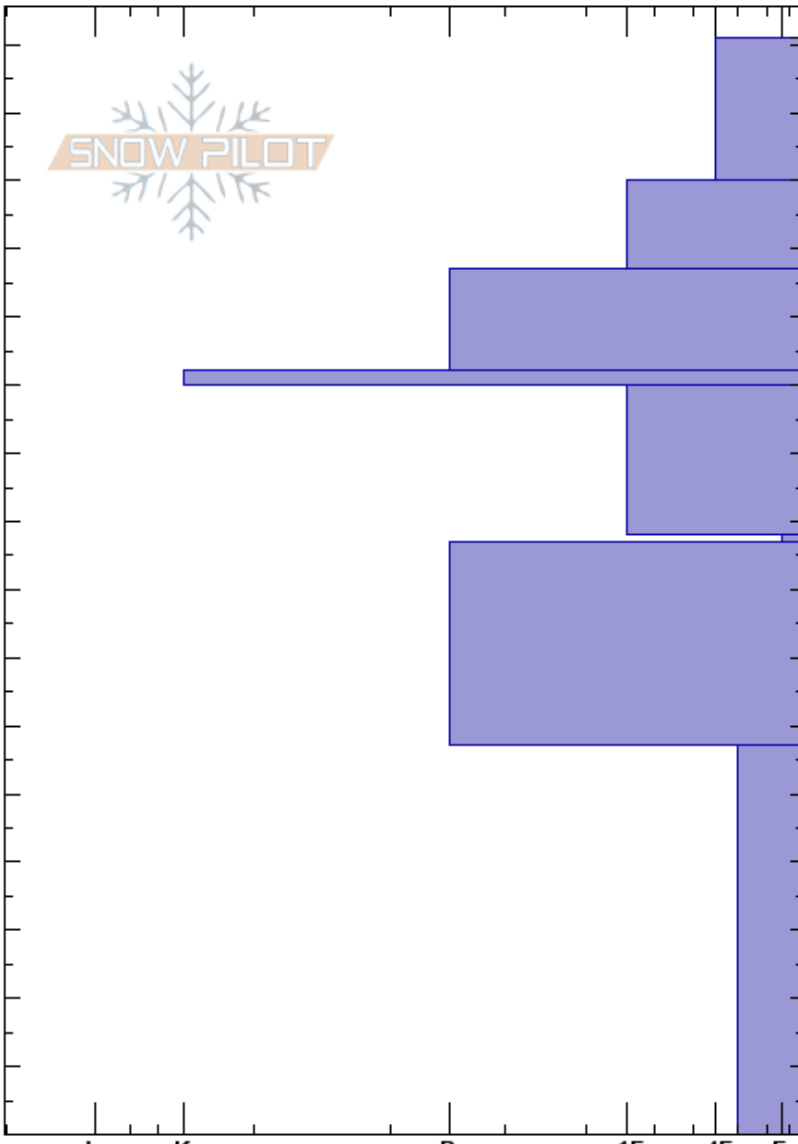

Richmond Ridge West
 Elk Mountains
 CO
Elevation: 11368 ft
Aspect: 270°
Specifics:

Dylan Craaybeek
 03/07/2024 - 2:30pm
Co-ord: 13S 342830E 4333784N
Slope Angle: 10°
Wind Loading:

Stability:
Air Temperature:
Sky Cover: BKN
Precipitation: NO
Wind: W Light Breeze

HS: 161
PF: 25
PS: 10
Layer Notes:
 140-127cm: Dust at bottom of layer
 88-87cm: Problematic layer

Crystal Form	Crystal Size	Moisture	ρ kg/m ³	Stability tests & Layer comments
		D-M		
		D		140-127cm: Dust at bottom of layer
		D		
⊙		D		
		D		
∨ (□)	6	D		ECTP25 @88cm ECTP22 @88cm 120 cm
		D		
^		D		