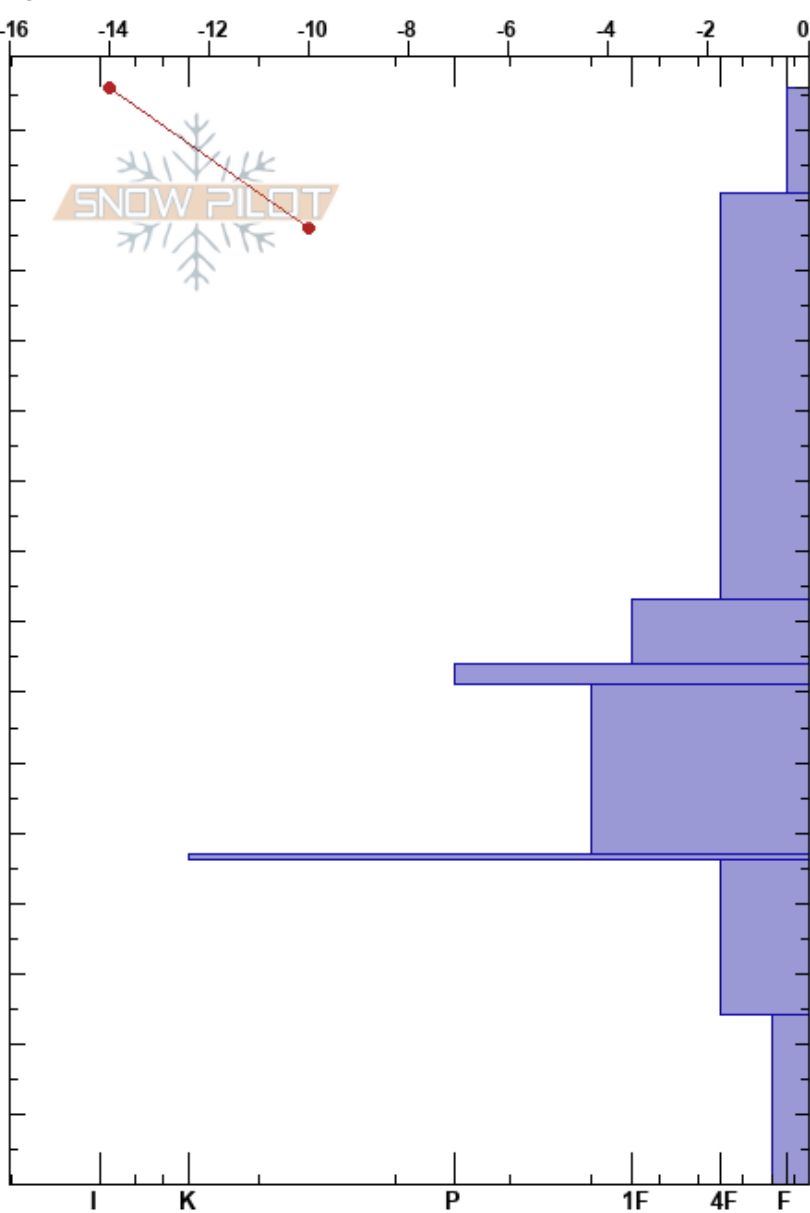

Pt 6/Jenny Bowl S
 Rattlesnake Mtns
 MT
 Elevation: 7804 ft
 Aspect: S

Payton Schiff
 03/07/2024 - 12:23pm
 Co-ord: 12T 273483W 5213919N
 Slope Angle: 16°
 Wind Loading: no

Stability: **HS:156**
 Air Temperature: -13°C
 Sky Cover: FEW
 Precipitation: NO
 Wind: W Light Breeze
 Layer Notes: 83-74cm:Problematic layer

Specifics: Ski tracks on slope

Form	Crystal Size	Moisture	ρ kg/m ³	Stability tests & Layer comments
/	0.1-0.5			
.	0.1-0.5			
⊖	0.5-1			
⊙				
⊖	0.5-1			
■				
□	1-2			
□	1-3			

Notes: