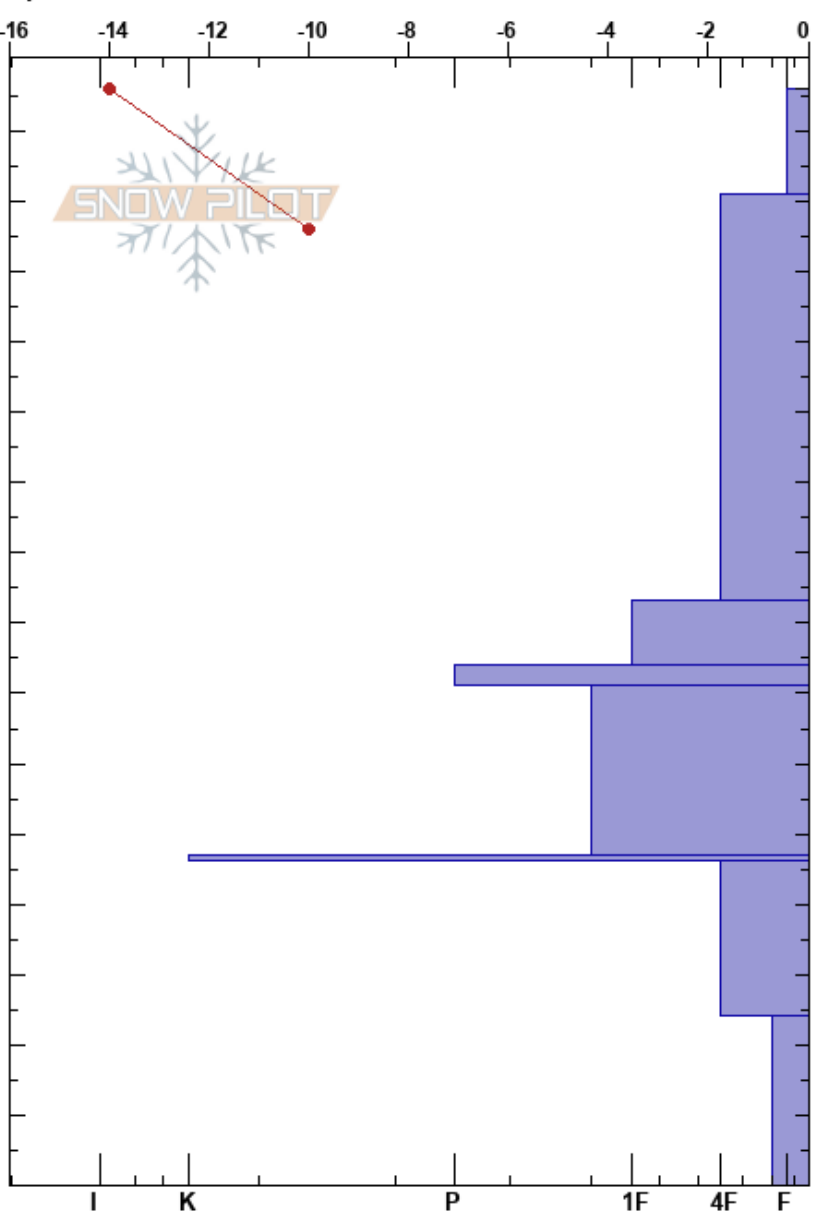

Pt 6/Jenny Bowl S
 Rattlesnake Mtns
 MT
 Elevation: 7804 ft
 Aspect: S

Payton Schiff
 03/07/2024 - 12:23pm
 Co-ord: 12T 273483W 5213919N
 Slope Angle: 16°
 Wind Loading: no

Stability: **HS:156**
 Air Temperature: -13°C
 Sky Cover: FEW
 Precipitation: NO
 Wind: W Light Breeze
 Layer Notes: 83-74cm:Problematic layer

Specifics: Ski tracks on slope

Form	Crystal		Moisture	ρ kg/m³	Stability tests & Layer comments
	Size	Moisture			
/	0.1-0.5				
.	0.1-0.5				
⊖	0.5-1				
⊙					
⊖	0.5-1				
■					
□	1-2				
□	1-3				

Notes: