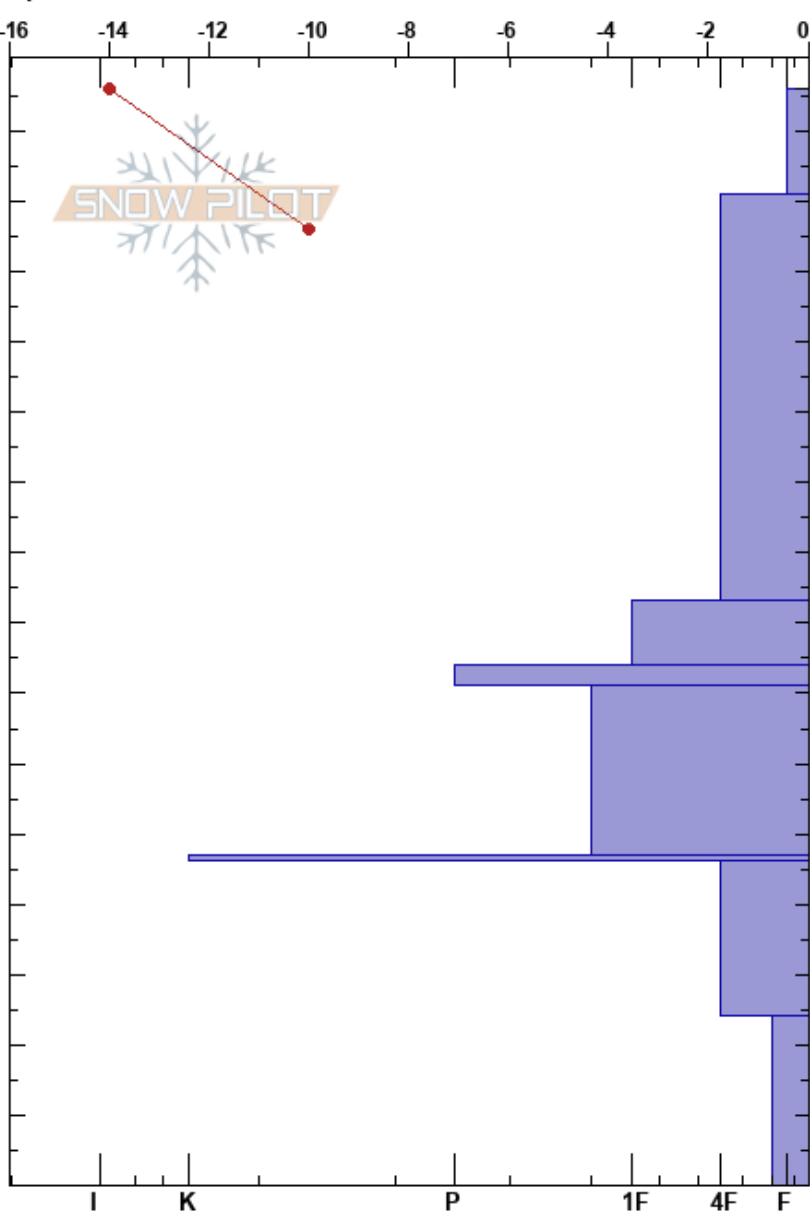

Pt 6/Jenny Bowl S
 Rattlesnake Mtns
 MT
 Elevation: 7804 ft
 Aspect: S

Payton Schiff
 03/07/2024 - 12:23pm
 Co-ord: 12T 273483W 5213919N
 Slope Angle: 16°
 Wind Loading: no

Stability: **HS:156**
 Air Temperature: -13°C
 Sky Cover: FEW
 Precipitation: NO
 Wind: W Light Breeze
 Layer Notes: 83-74cm:Problematic layer

Specifics: Ski tracks on slope

Form	Crystal Size	Moisture	ρ kg/m³	Stability tests & Layer comments
/	0.1-0.5			
.	0.1-0.5			← ECTN13 @141cm ← ECTN17 @131cm
⊖	0.5-1			← PST100/100 (X) @75cm
⊖	0.5-1			
■				← PST45/100 (End) @45cm
□	1-2			
□	1-3			