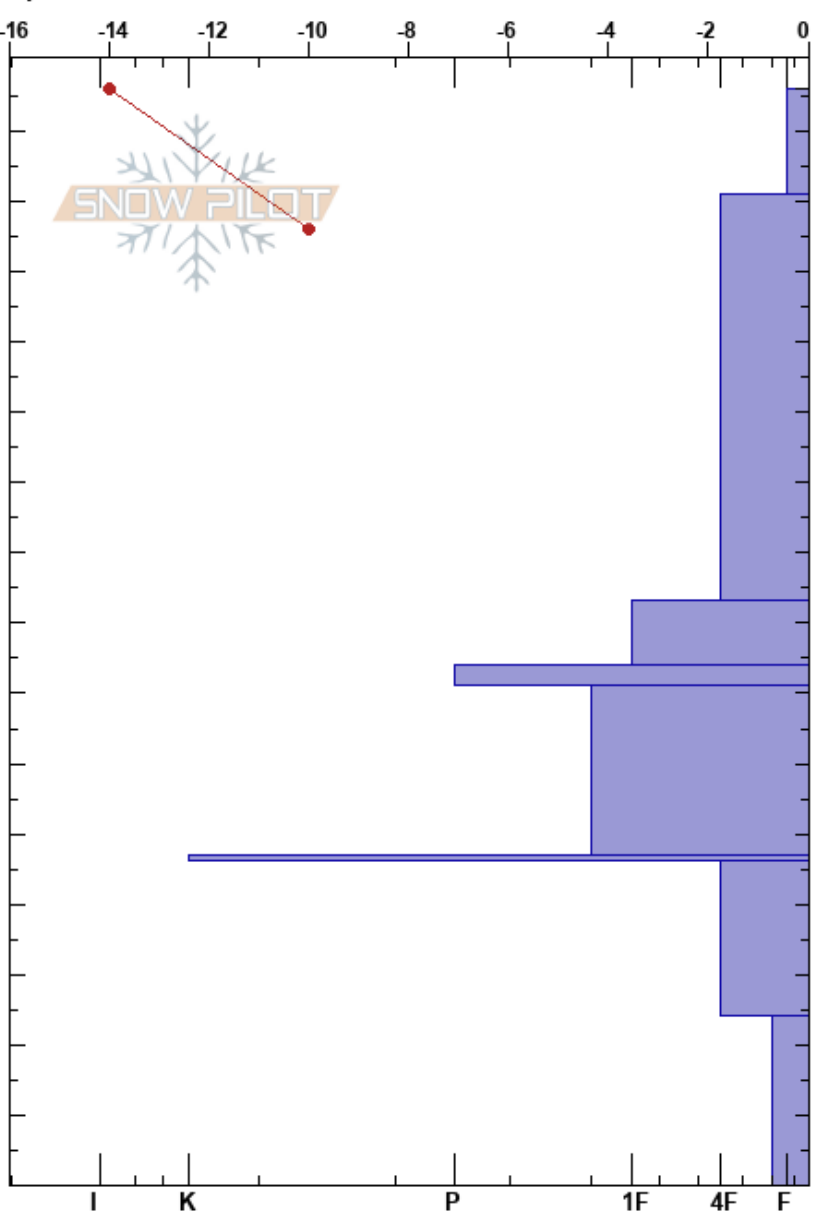

Pt 6/Jenny Bowl S  
 Rattlesnake Mtns  
 MT  
 Elevation: 7804 ft  
 Aspect: S

Payton Schiff  
 03/07/2024 - 12:23pm  
 Co-ord: 12T 273483W 5213919N  
 Slope Angle: 16°  
 Wind Loading: no

Stability: **HS:156**  
 Air Temperature: -13°C  
 Sky Cover: FEW  
 Precipitation: NO  
 Wind: W Light Breeze  
 Layer Notes: 83-74cm:Problematic layer

Specifics: Ski tracks on slope

Form	Crystal		Moisture	ρ kg/m³	Stability tests & Layer comments
	Size	Moisture			
/	0.1-0.5				
.	0.1-0.5				
⊖	0.5-1				
⊙					
⊖	0.5-1				
■					
□	1-2				
□	1-3				

Notes: