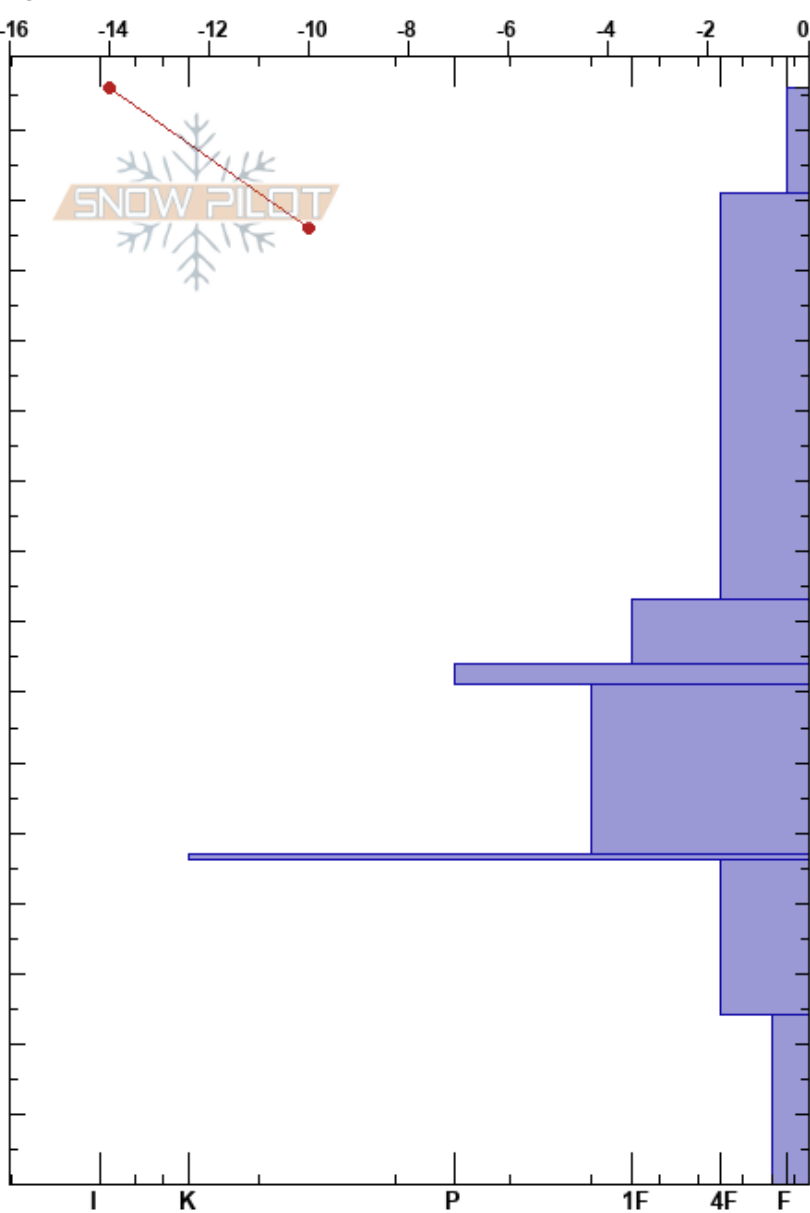

Pt 6/Jenny Bowl S
 Rattlesnake Mtns
 MT
 Elevation: 7804 ft
 Aspect: S

Payton Schiff
 03/07/2024 - 12:23pm
 Co-ord: 12T 273483W 5213919N
 Slope Angle: 16°
 Wind Loading: no

Stability: **HS:156**
 Air Temperature: -13°C
 Sky Cover: FEW
 Precipitation: NO
 Wind: W Light Breeze
 Layer Notes: 83-74cm:Problematic layer

Specifics: Ski tracks on slope

Form	Crystal Size	Moisture	ρ kg/m ³	Stability tests & Layer comments
/	0.1-0.5			
.	0.1-0.5			← ECTN13 @141cm ← ECTN17 @131cm
⊖	0.5-1			← PST100/100 (X) @75cm
⊖	0.5-1			
■				← PST45/100 (End) @45cm
□	1-2			
□	1-3			