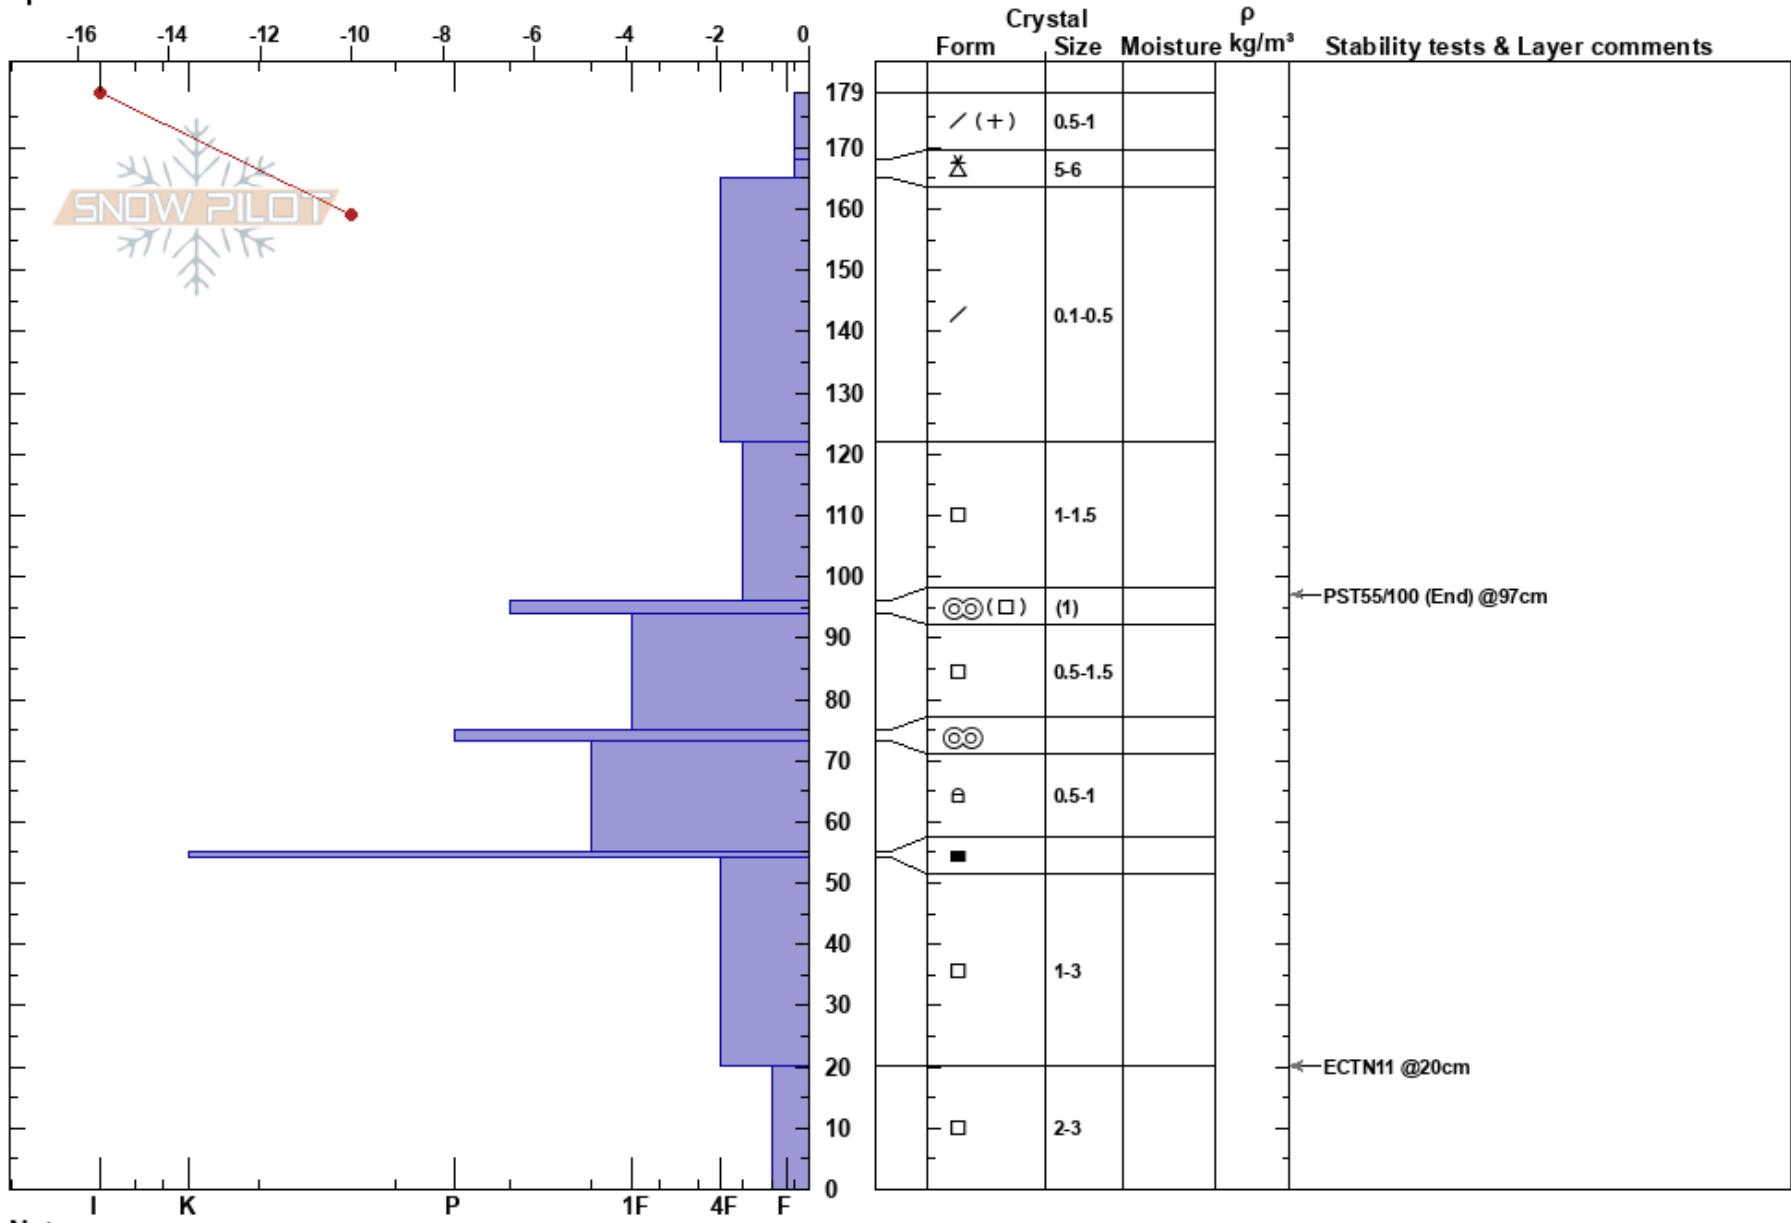

Pt 6/Burgundy Bowl NE
 Rattlesnake Mtns
 MT
 Elevation: 7800 ft
 Aspect: NE
 Specifics:

Payton Schiff
 03/07/2024 - 11:00am
 Co-ord: 12T 273452W 5213967N
 Slope Angle: 34°
 Wind Loading: previous

Stability:
 Air Temperature: -16.5°C
 Sky Cover: FEW
 Precipitation: NO
 Wind: N Light Breeze

HS:179
 Layer Notes:
 122-96cm:Problematic layer

Notes: