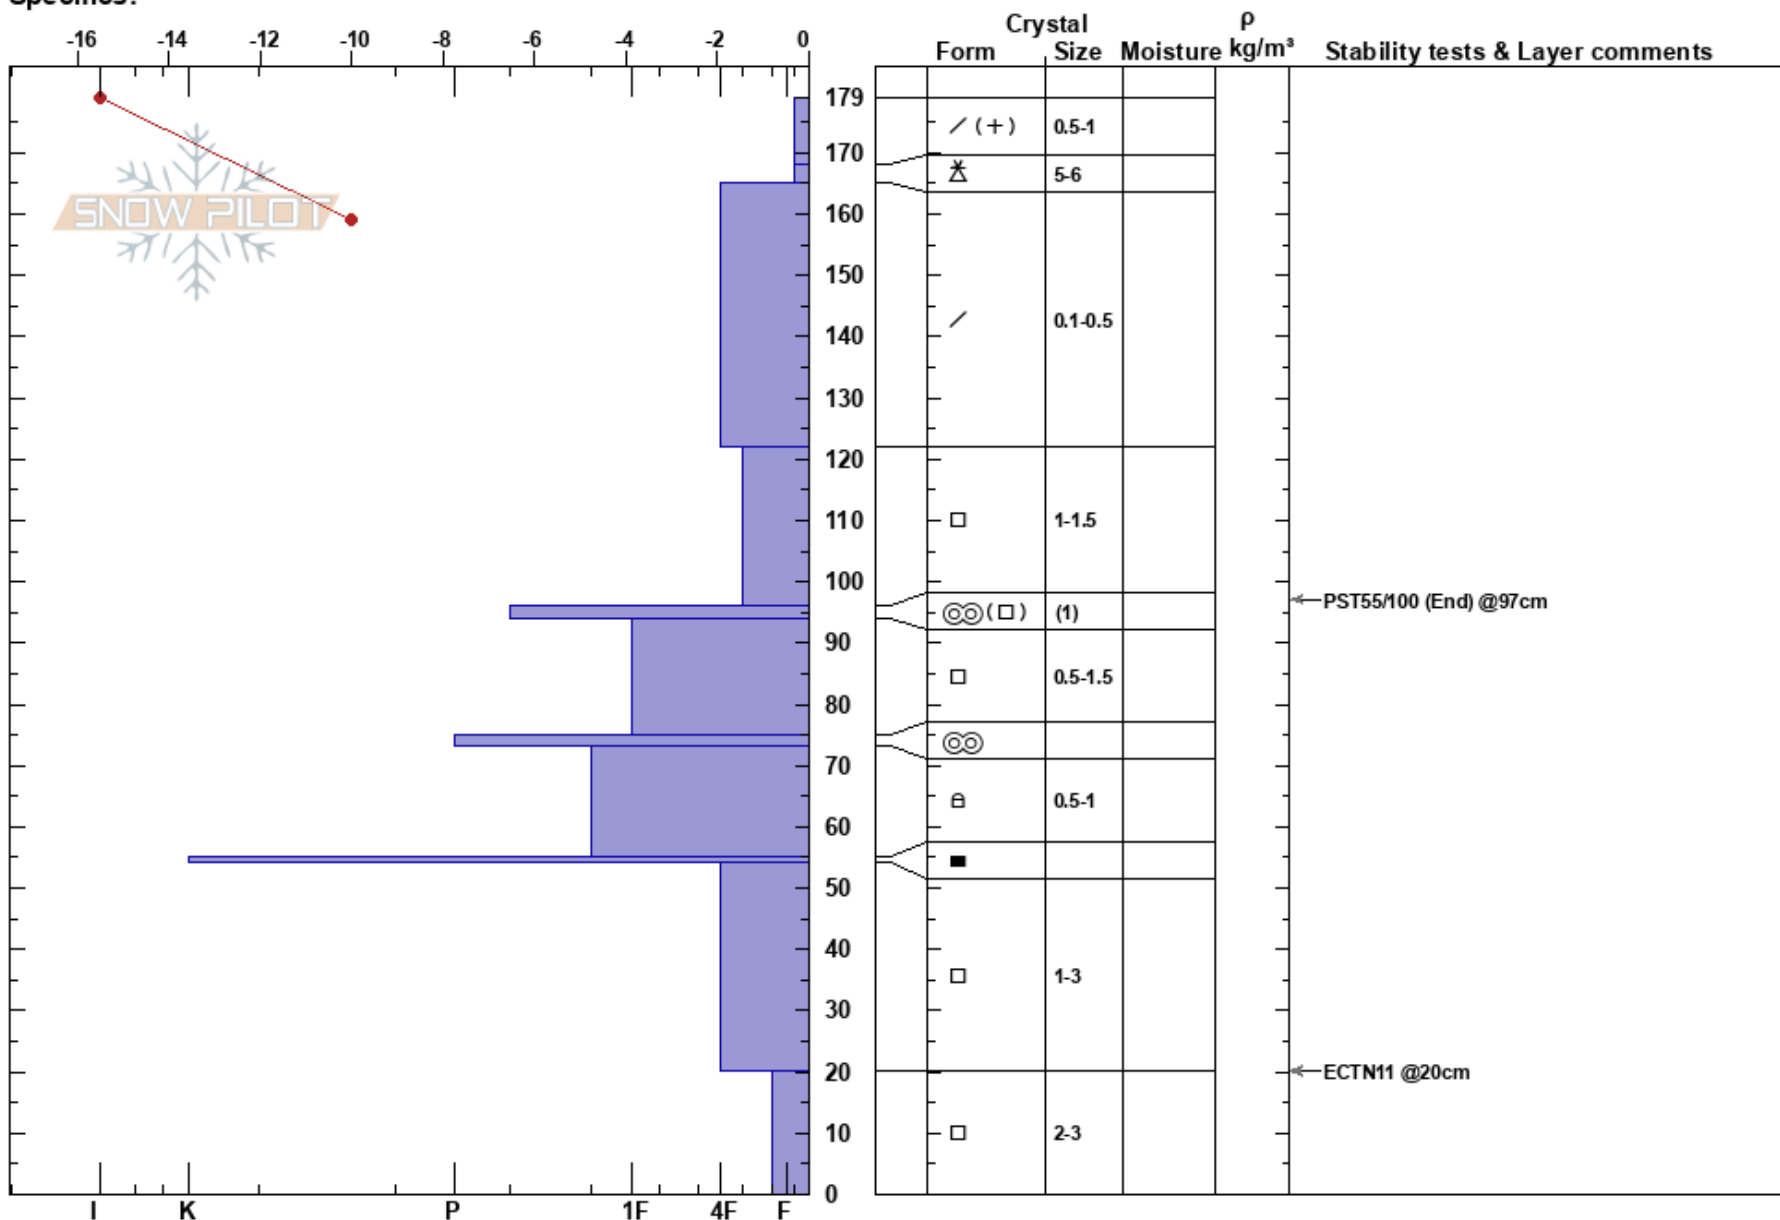

Pt 6/Burgundy Bowl NE
 Rattlesnake Mtns
 MT
 Elevation: 7800 ft
 Aspect: NE
 Specifics:

Payton Schiff
 03/07/2024 - 11:00am
 Co-ord: 12T 273452W 5213967N
 Slope Angle: 34°
 Wind Loading: previous

Stability:
 Air Temperature: -16.5°C
 Sky Cover: FEW
 Precipitation: NO
 Wind: N Light Breeze

HS:179
 Layer Notes:
 122-96cm:Problematic layer

Notes: