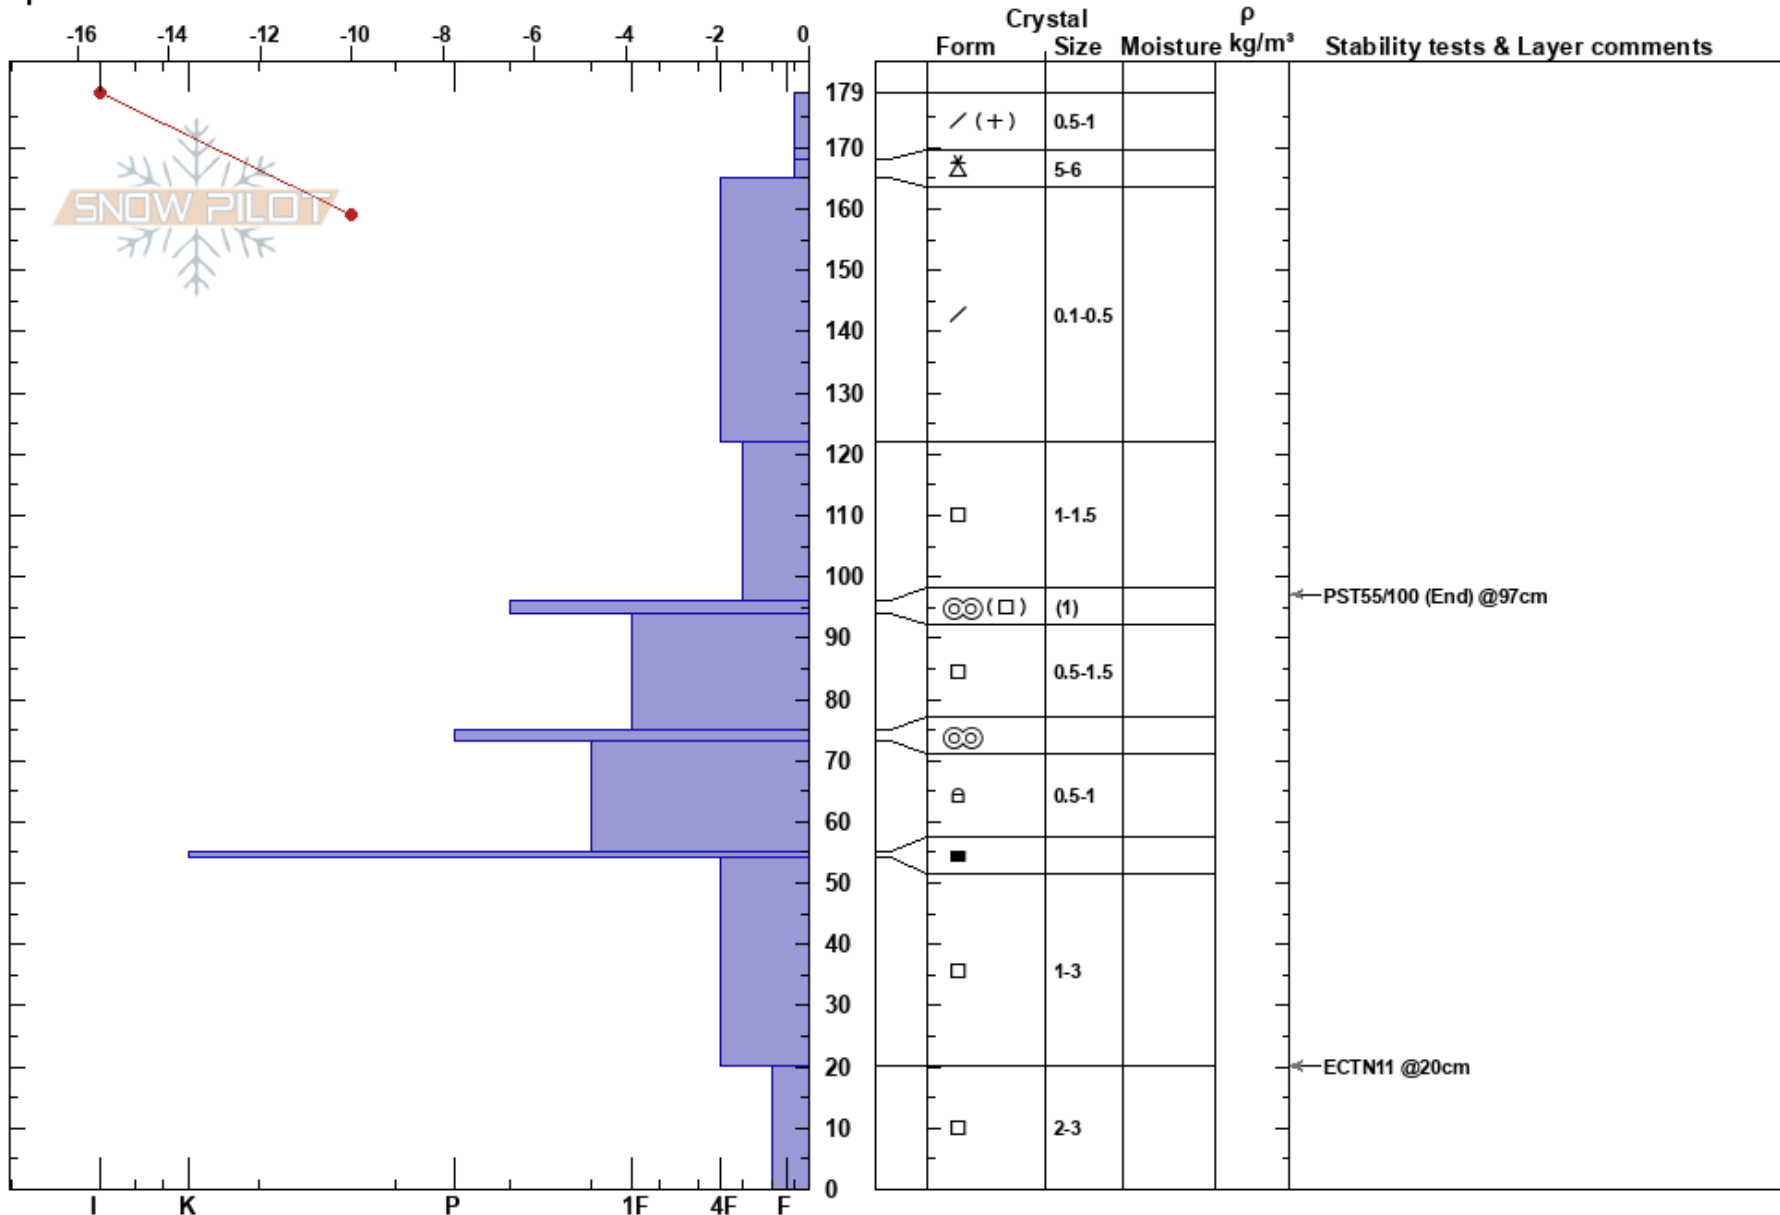

Pt 6/Burgundy Bowl NE
 Rattlesnake Mtns
 MT
 Elevation: 7800 ft
 Aspect: NE
 Specifics:

Payton Schiff
 03/07/2024 - 11:00am
 Co-ord: 12T 273452W 5213967N
 Slope Angle: 34°
 Wind Loading: previous

Stability:
 Air Temperature: -16.5°C
 Sky Cover: FEW
 Precipitation: NO
 Wind: N Light Breeze

HS:179
 Layer Notes:
 122-96cm:Problematic layer

Notes: