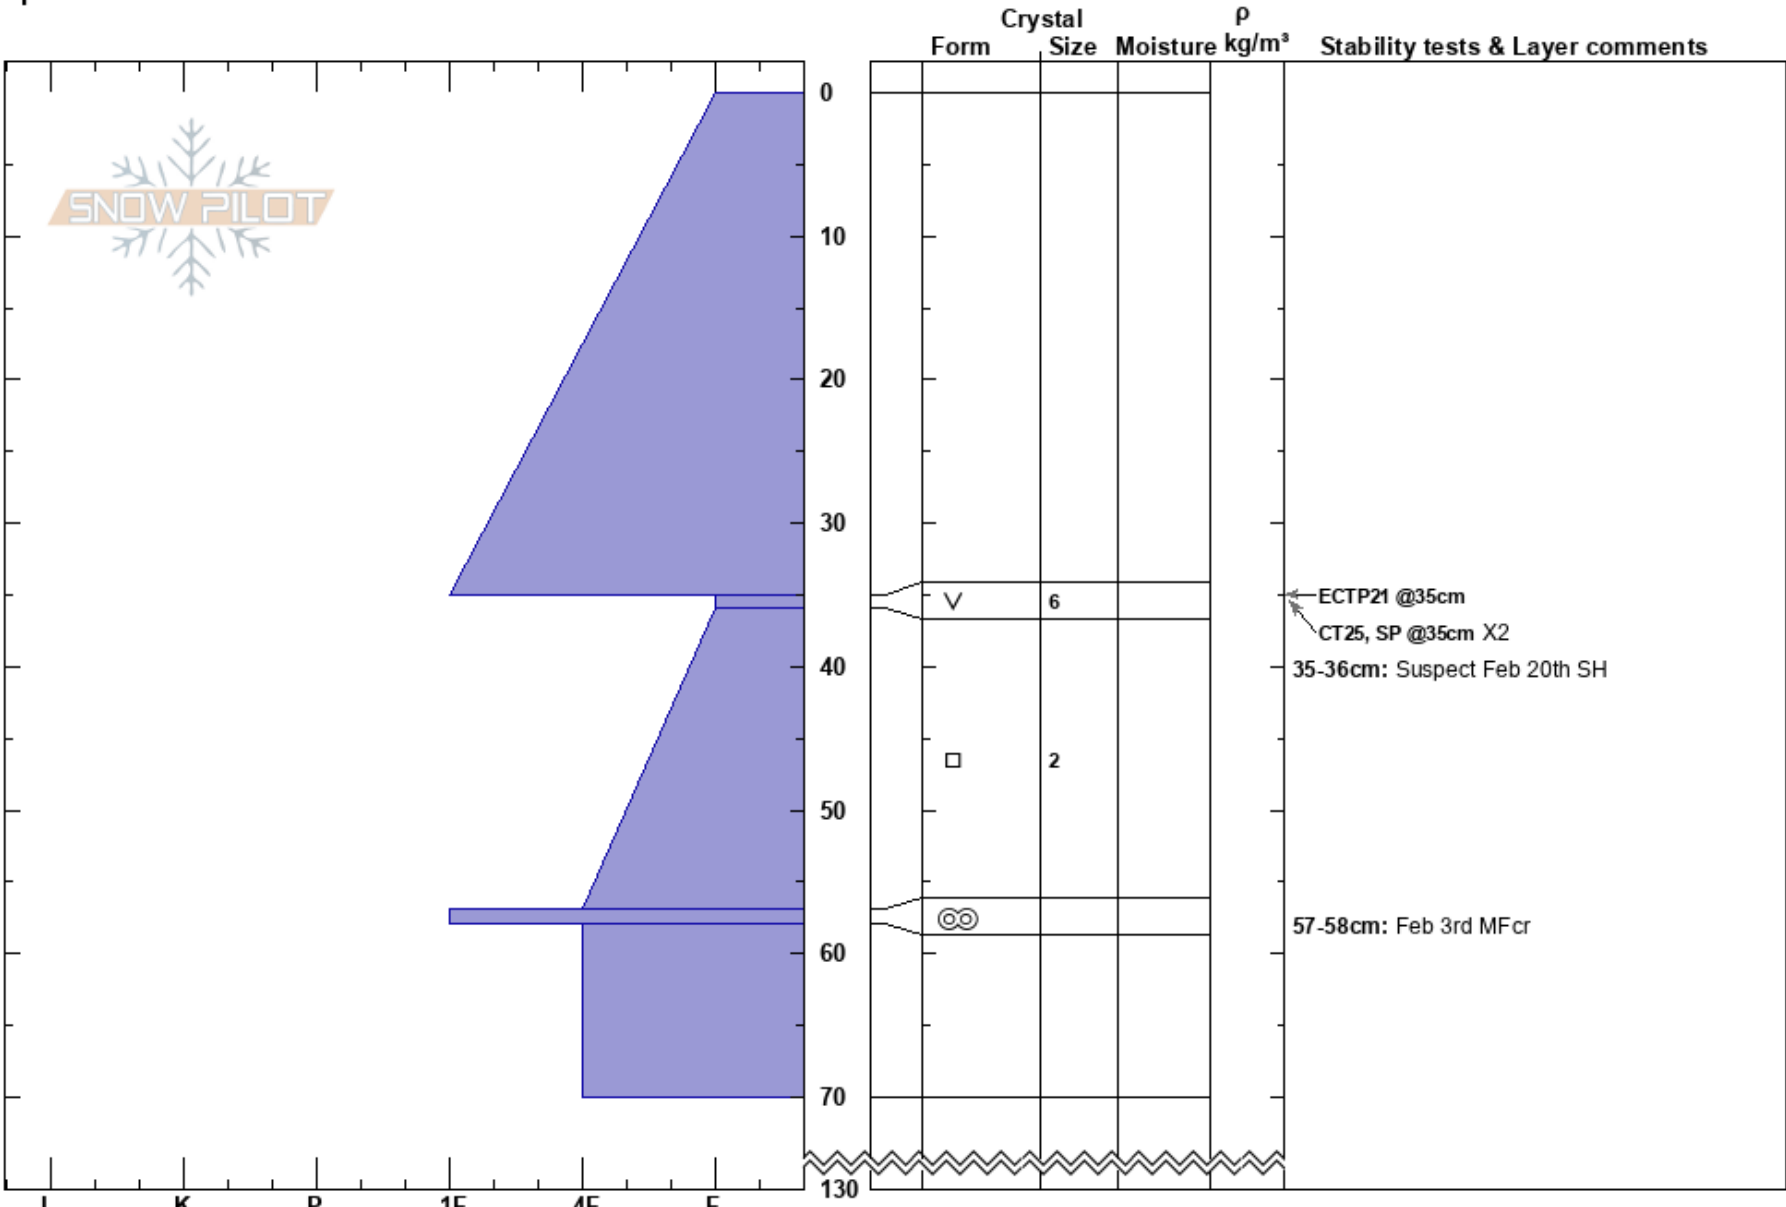

East Fork Fingers
 Purcell
 BC
Elevation: 2430 m
Aspect: E
Specifics:

Panorama Avalanche Office
 07/03/2024 - 10:00
Co-ord:
Slope Angle: 30°
Wind Loading: no

Stability:
Air Temperature:
Sky Cover: CLR
Precipitation: NO
Wind: SW Light Breeze

HS: 130
Layer Notes:
 35-36cm: Suspect Feb 20th SH
 57-58cm: Feb 3rd MFcr

Notes: Test profile at TL investigating Feb 3rd MFcr/FC and Feb 20th SH. Dug in opening at TL on smooth ground, with minimal wind loading. BK,IS.