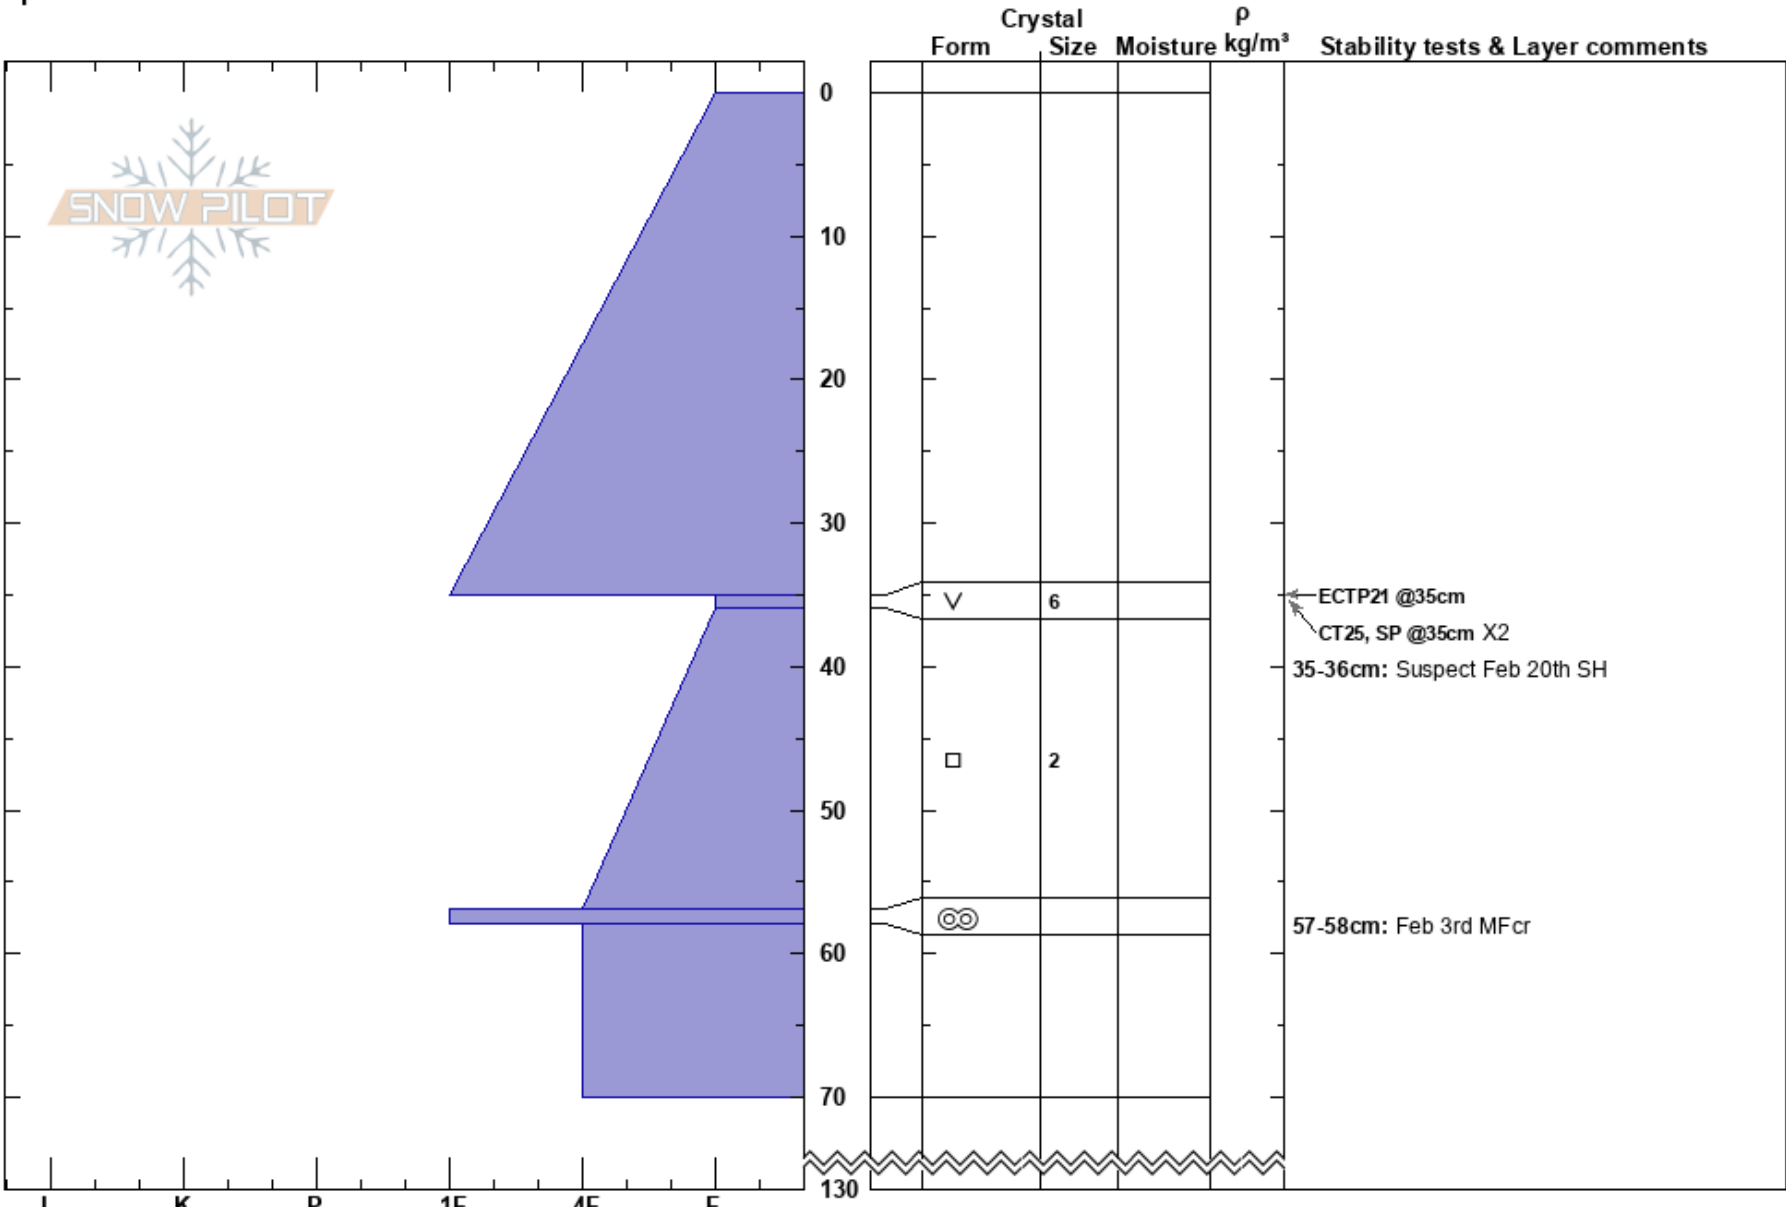

East Fork Fingers
 Purcell
 BC
Elevation: 2430 m
Aspect: E
Specifics:

Panorama Avalanche Office
 07/03/2024 - 10:00
Co-ord:
Slope Angle: 30°
Wind Loading: no

Stability:
Air Temperature:
Sky Cover: CLR
Precipitation: NO
Wind: SW Light Breeze

HS:130
Layer Notes:
 35-36cm: Suspect Feb 20th SH
 57-58cm: Feb 3rd MFcr

Notes: Test profile at TL investigating Feb 3rd MFcr/FC and Feb 20th SH. Dug in opening at TL on smooth ground, with minimal wind loading. BK,IS.