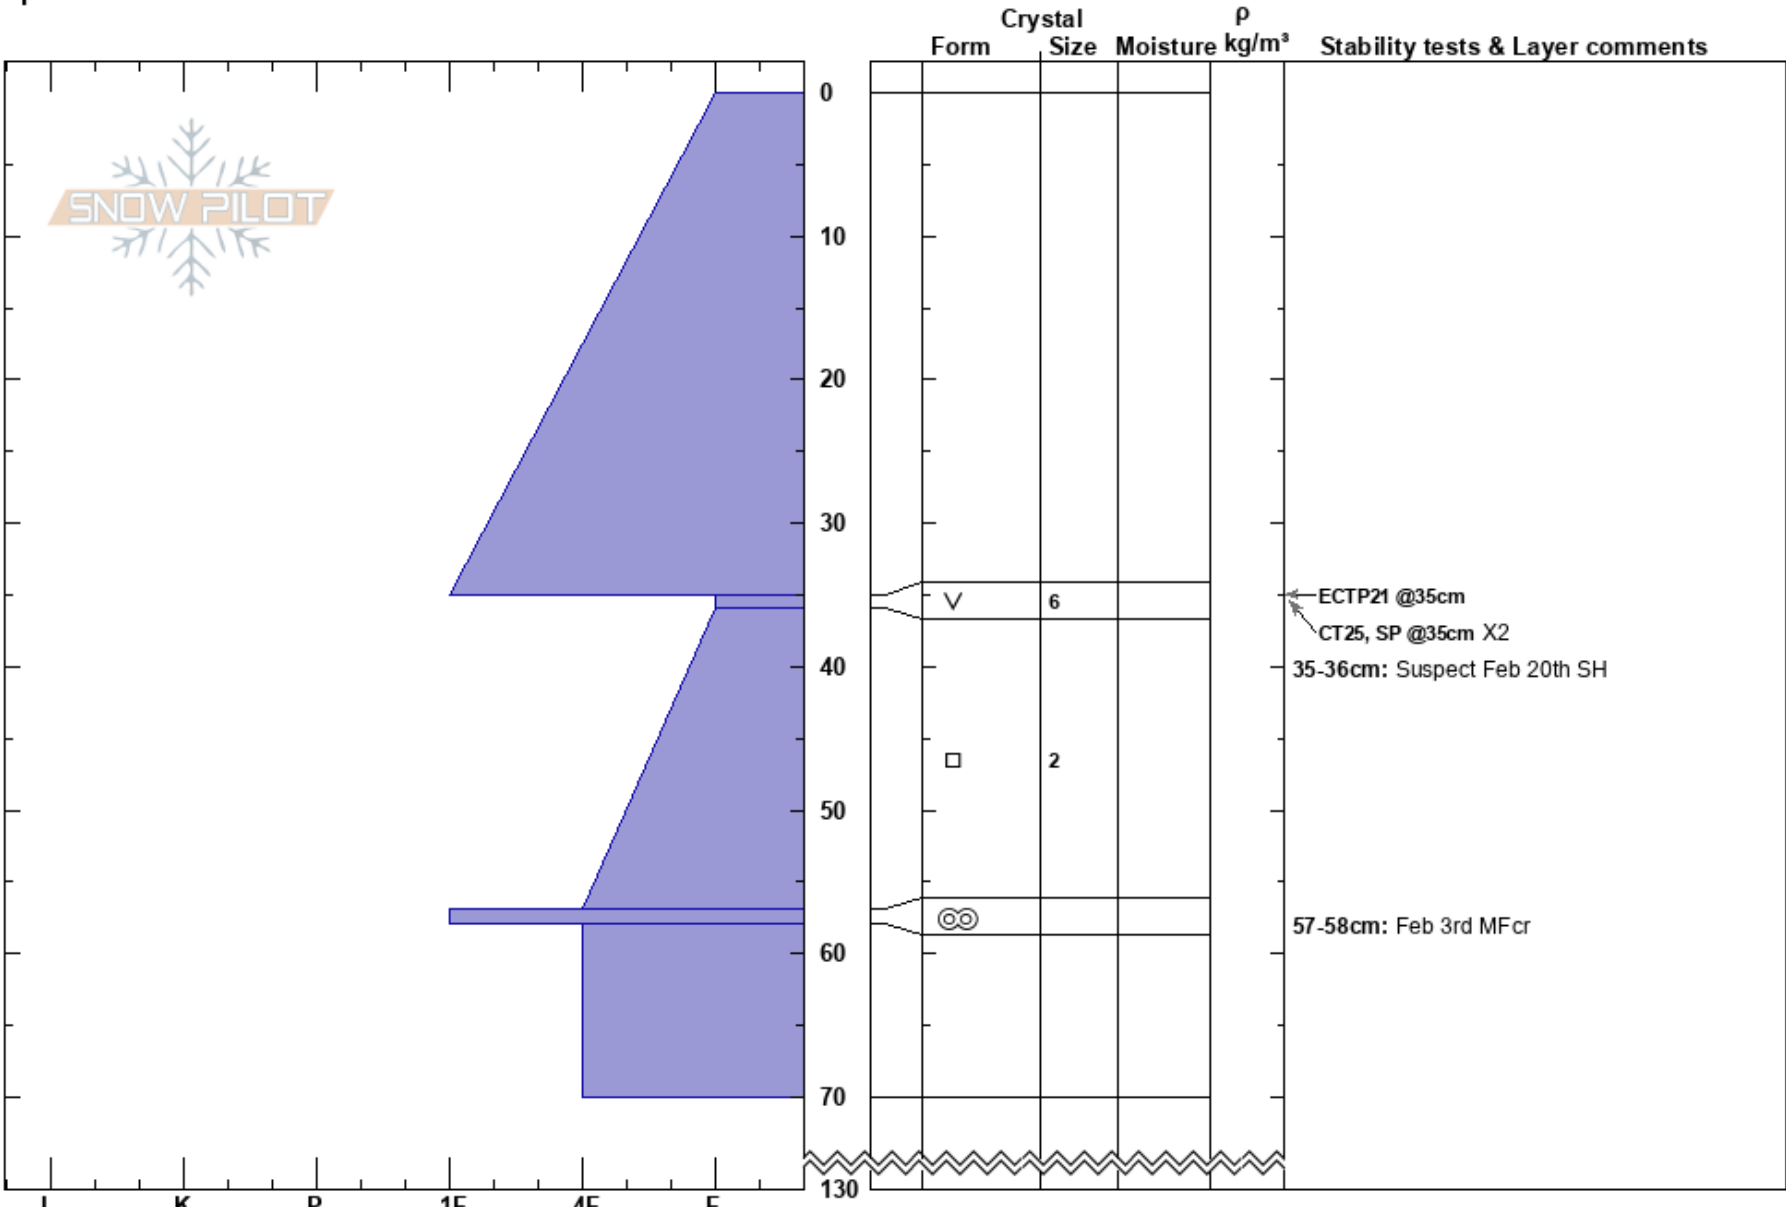

East Fork Fingers  
 Purcell  
 BC  
 Elevation: 2430 m  
 Aspect: E  
 Specifics:

Panorama Avalanche Office  
 07/03/2024 - 10:00  
 Co-ord:  
 Slope Angle: 30°  
 Wind Loading: no

Stability:  
 Air Temperature:  
 Sky Cover: CLR  
 Precipitation: NO  
 Wind: SW Light Breeze

HS:130  
 Layer Notes:  
 35-36cm: Suspect Feb 20th SH  
 57-58cm: Feb 3rd MFcr

Notes: Test profile at TL investigating Feb 3rd MFcr/FC and Feb 20th SH. Dug in opening at TL on smooth ground, with minimal wind loading. BK,IS.