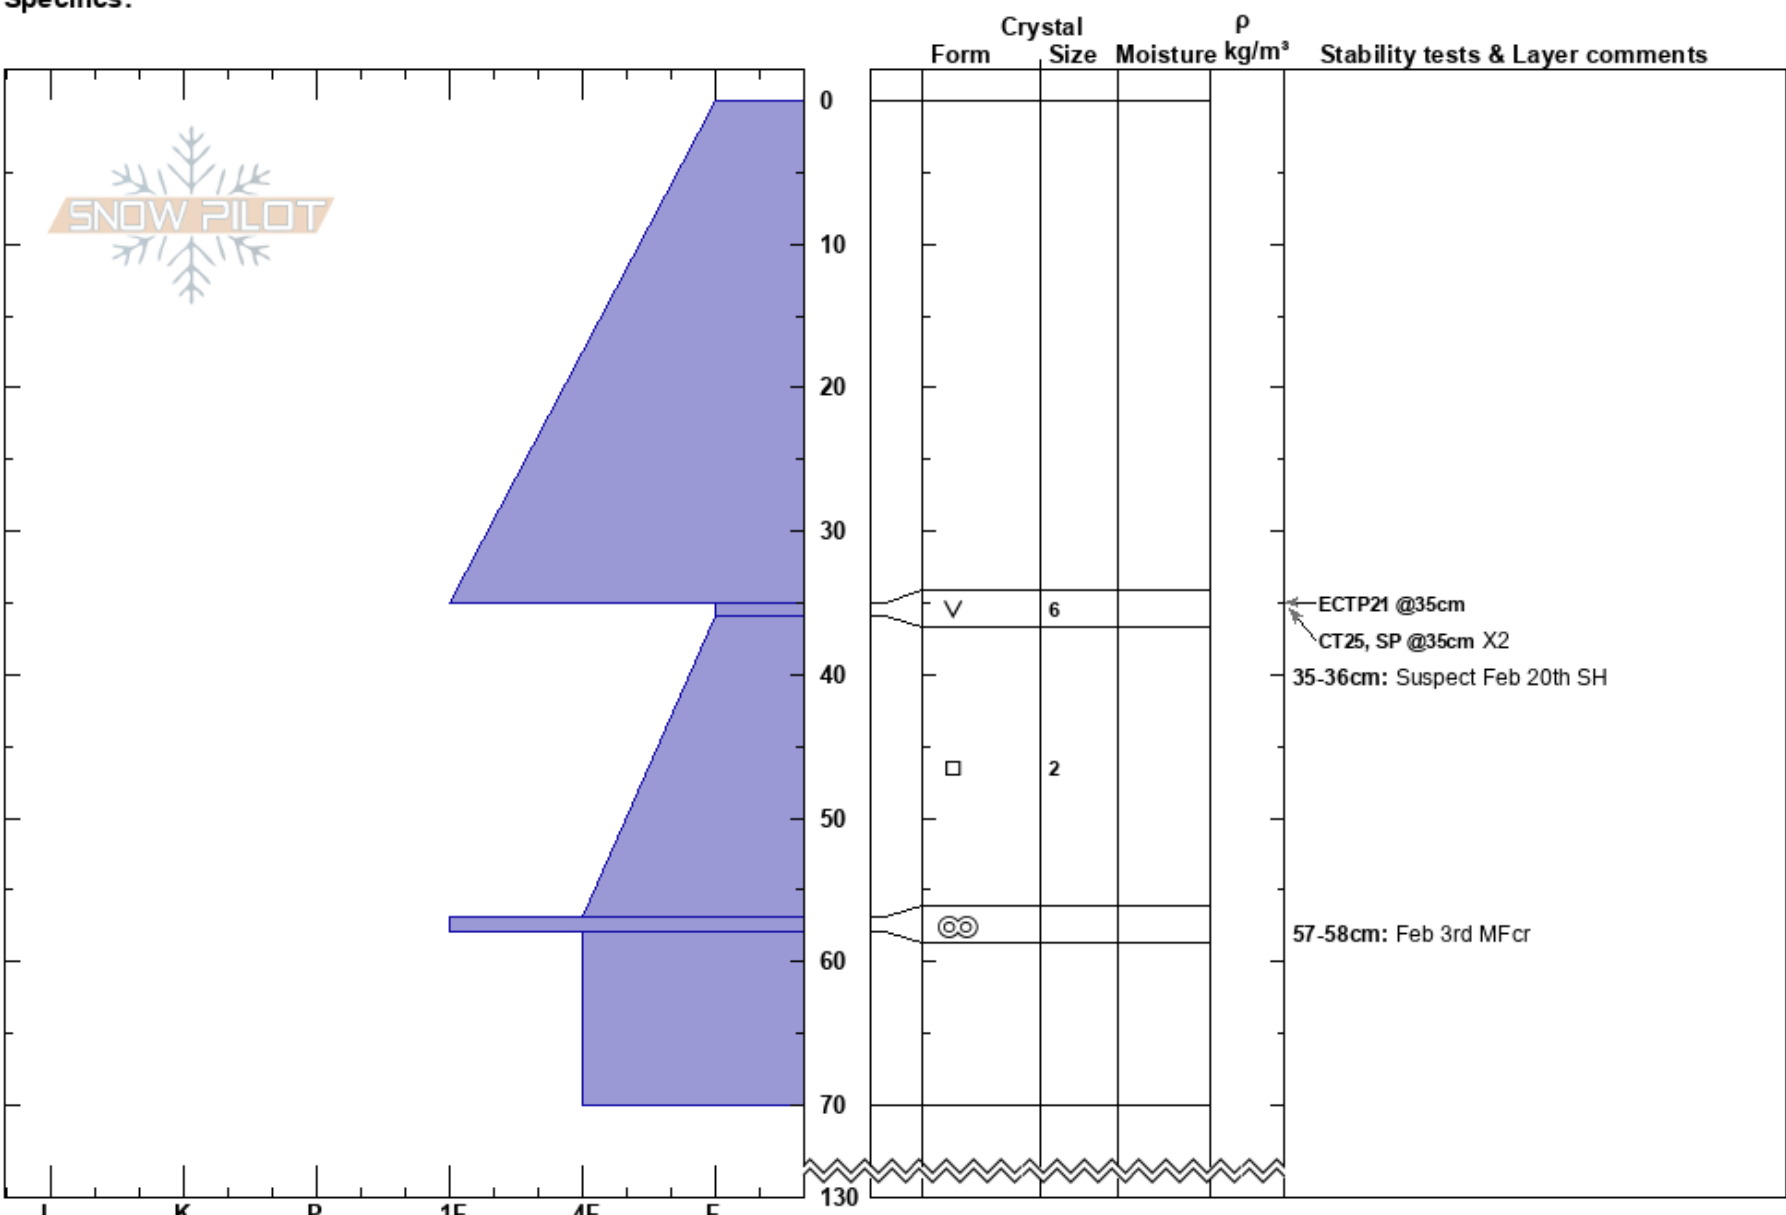

East Fork Fingers
Purcell
BC
Elevation: 2430 m
Aspect: E
Specifics:

Panorama Avalanche Office
07/03/2024 - 10:00
Co-ord:
Slope Angle: 30°
Wind Loading: no

Stability:
Air Temperature:
Sky Cover: CLR
Precipitation: NO
Wind: SW Light Breeze

HS: 130
Layer Notes:
35-36cm: Suspect Feb 20th SH
57-58cm: Feb 3rd MFcr

Notes: Test profile at TL investigating Feb 3rd MFcr/FC and Feb 20th SH. Dug in opening at TL on smooth ground, with minimal wind loading. BK,IS.