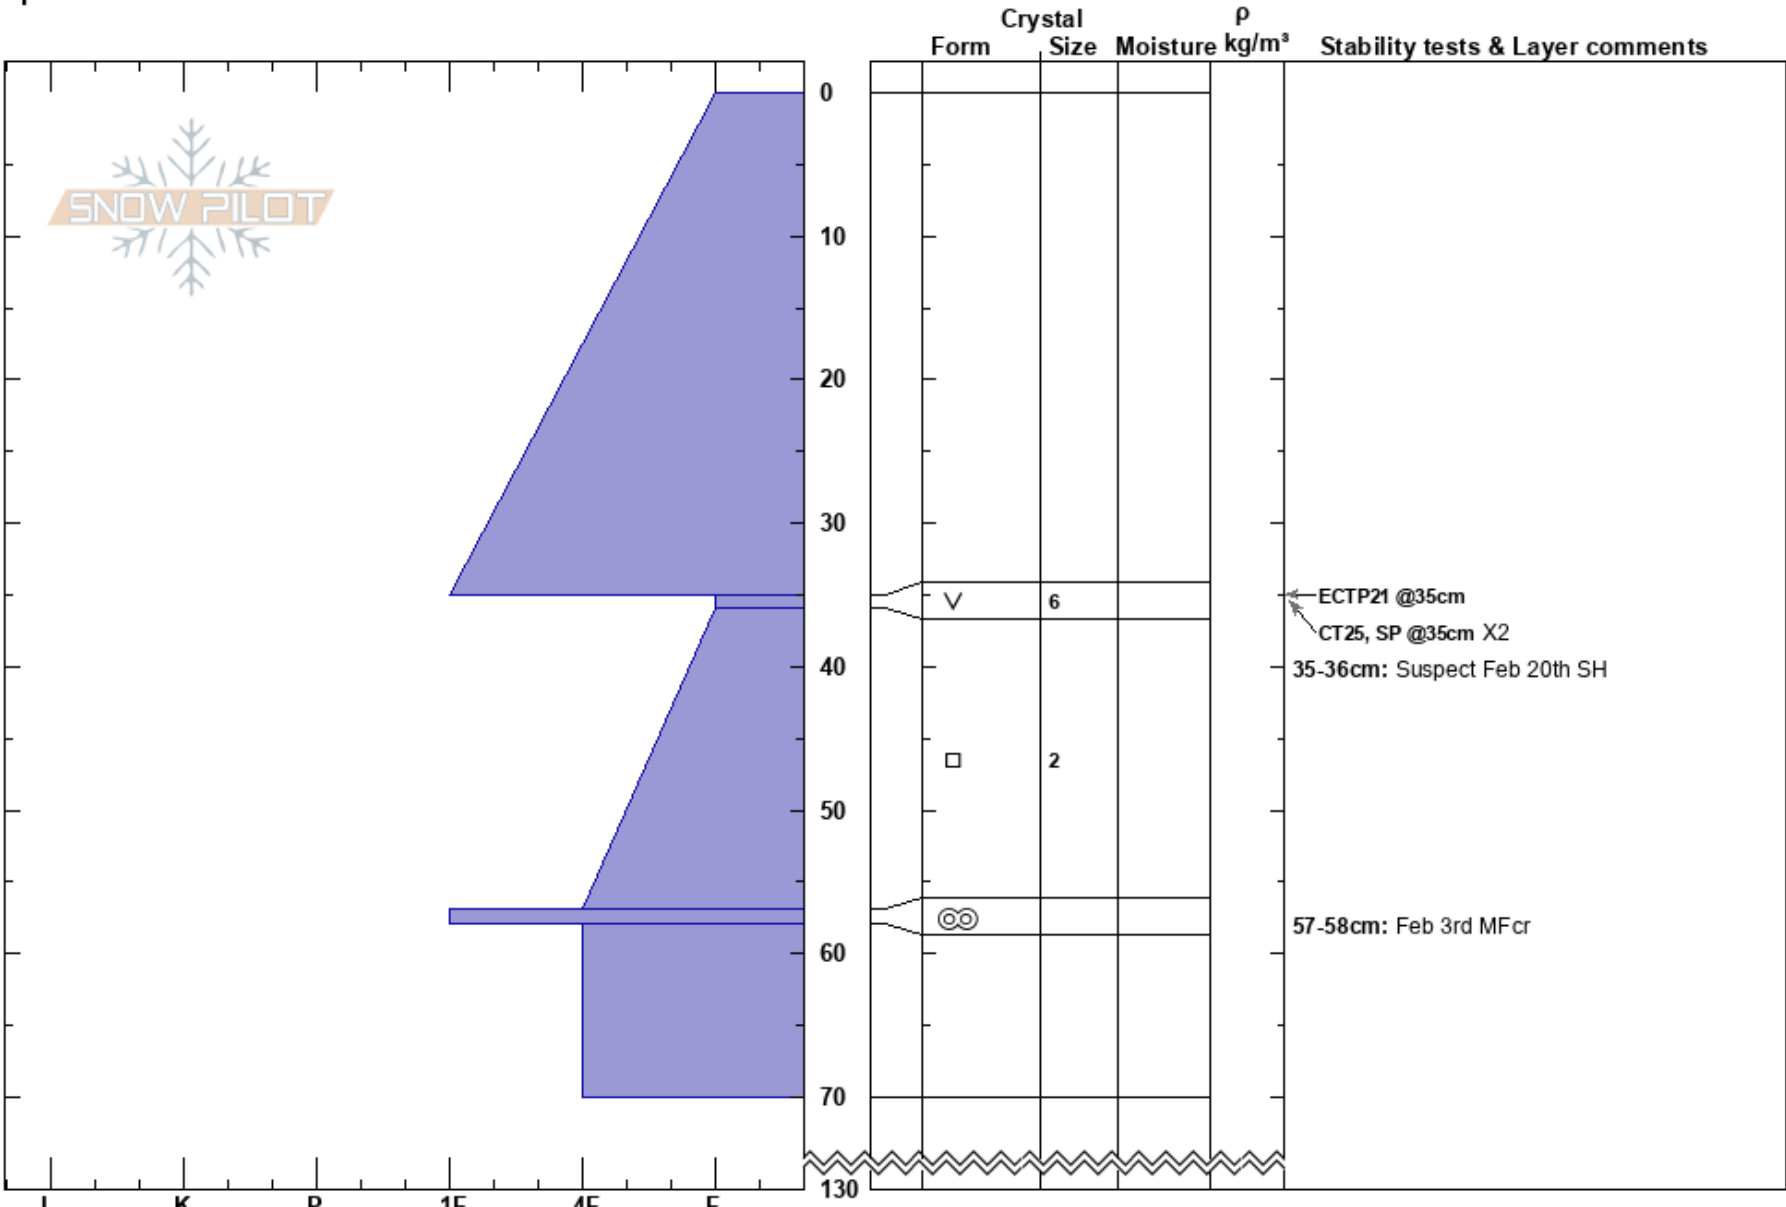

East Fork Fingers
 Purcell
 BC
 Elevation: 2430 m
 Aspect: E
 Specifics:

Panorama Avalanche Office
 07/03/2024 - 10:00
 Co-ord:
 Slope Angle: 30°
 Wind Loading: no

Stability:
 Air Temperature:
 Sky Cover: CLR
 Precipitation: NO
 Wind: SW Light Breeze

HS:130
 Layer Notes:
 35-36cm: Suspect Feb 20th SH
 57-58cm: Feb 3rd MFcr

Notes: Test profile at TL investigating Feb 3rd MFcr/FC and Feb 20th SH. Dug in opening at TL on smooth ground, with minimal wind loading. BK,IS.