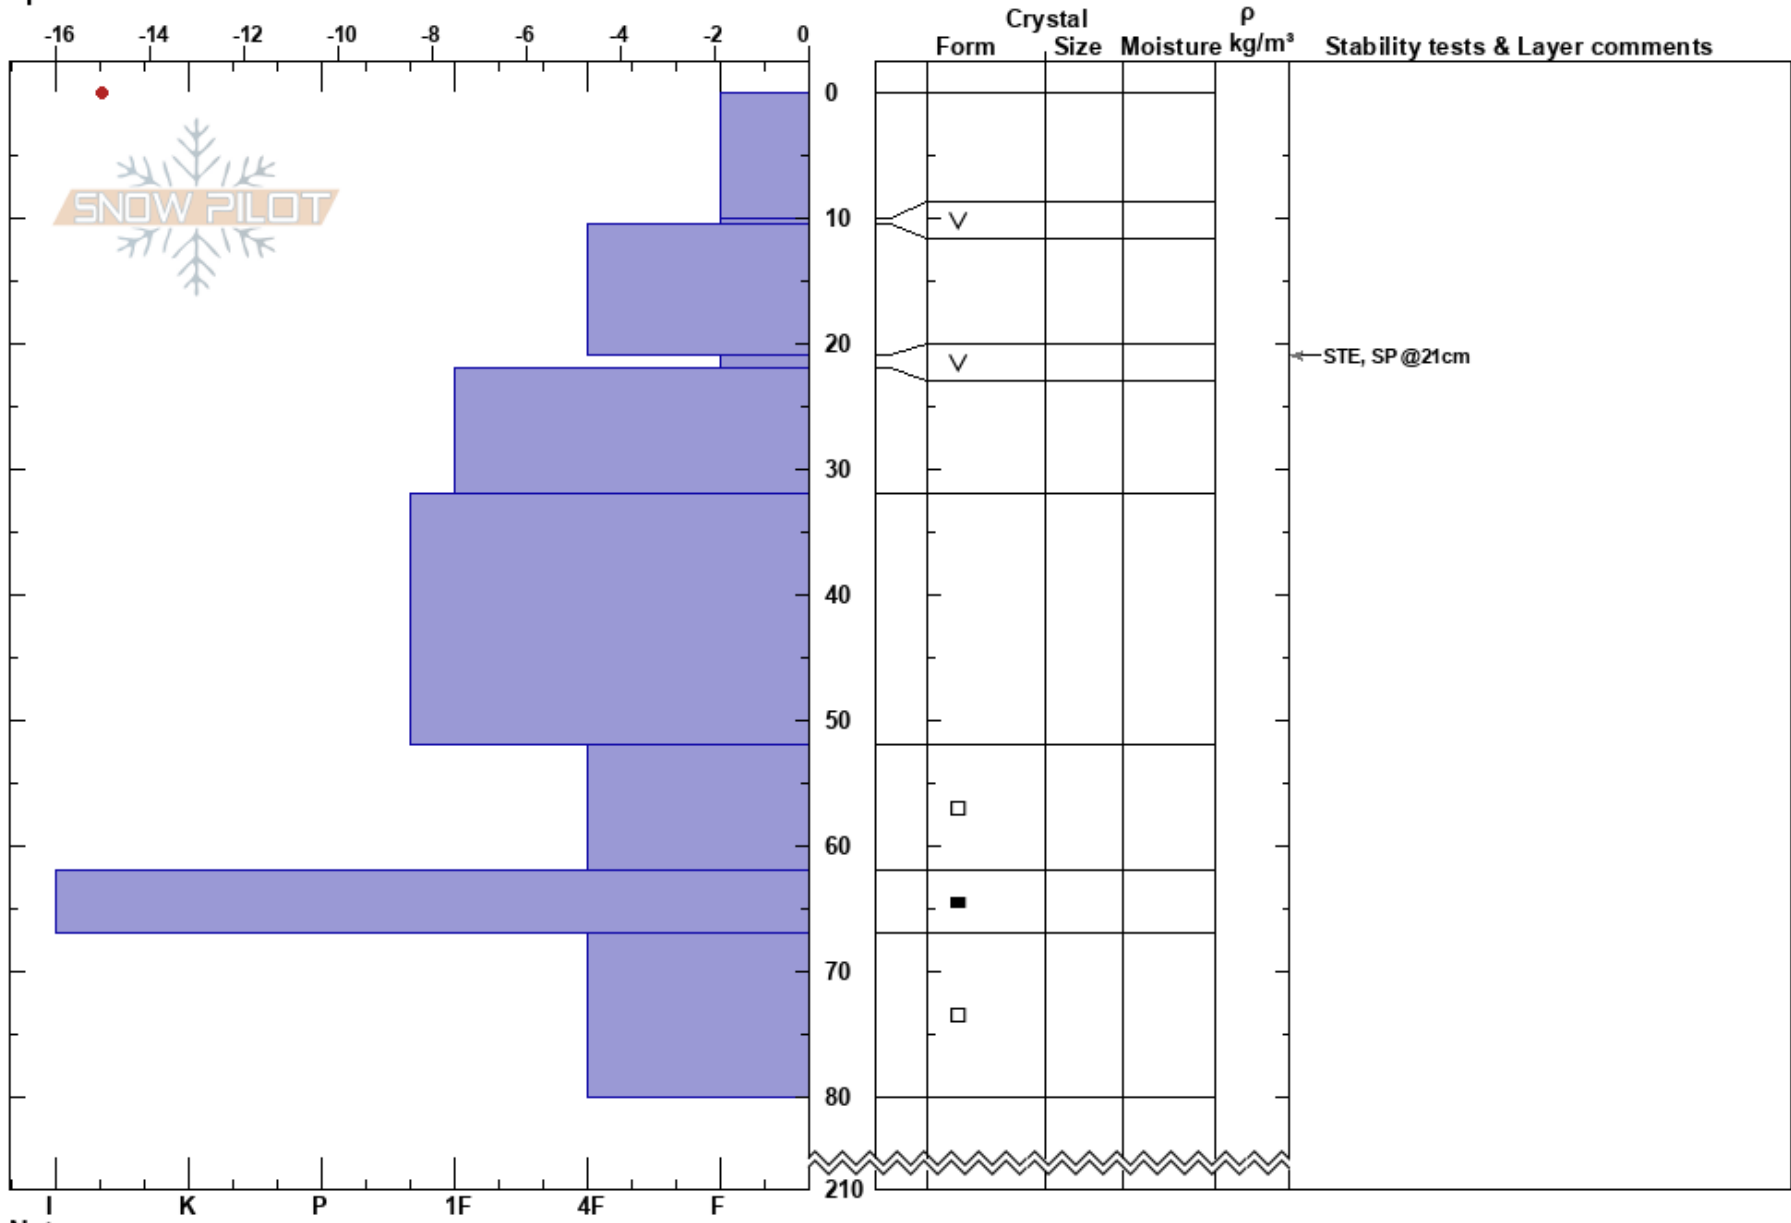

Storbekkhøa
 Trollheimen
 Norway
 Elevation: 1000 m
 Aspect: 135°
 Specifics:

Daniel Weiss
 03/02/2018 - 13:30
 Co-ord: 62.71743N, 9.09520W
 Slope Angle:
 Wind Loading:

Stability:
 Air Temperature: -12.7°C PF:20 21-22cm:Problematic layer
 Sky Cover: CLR
 Precipitation: NO
 Wind: Calm