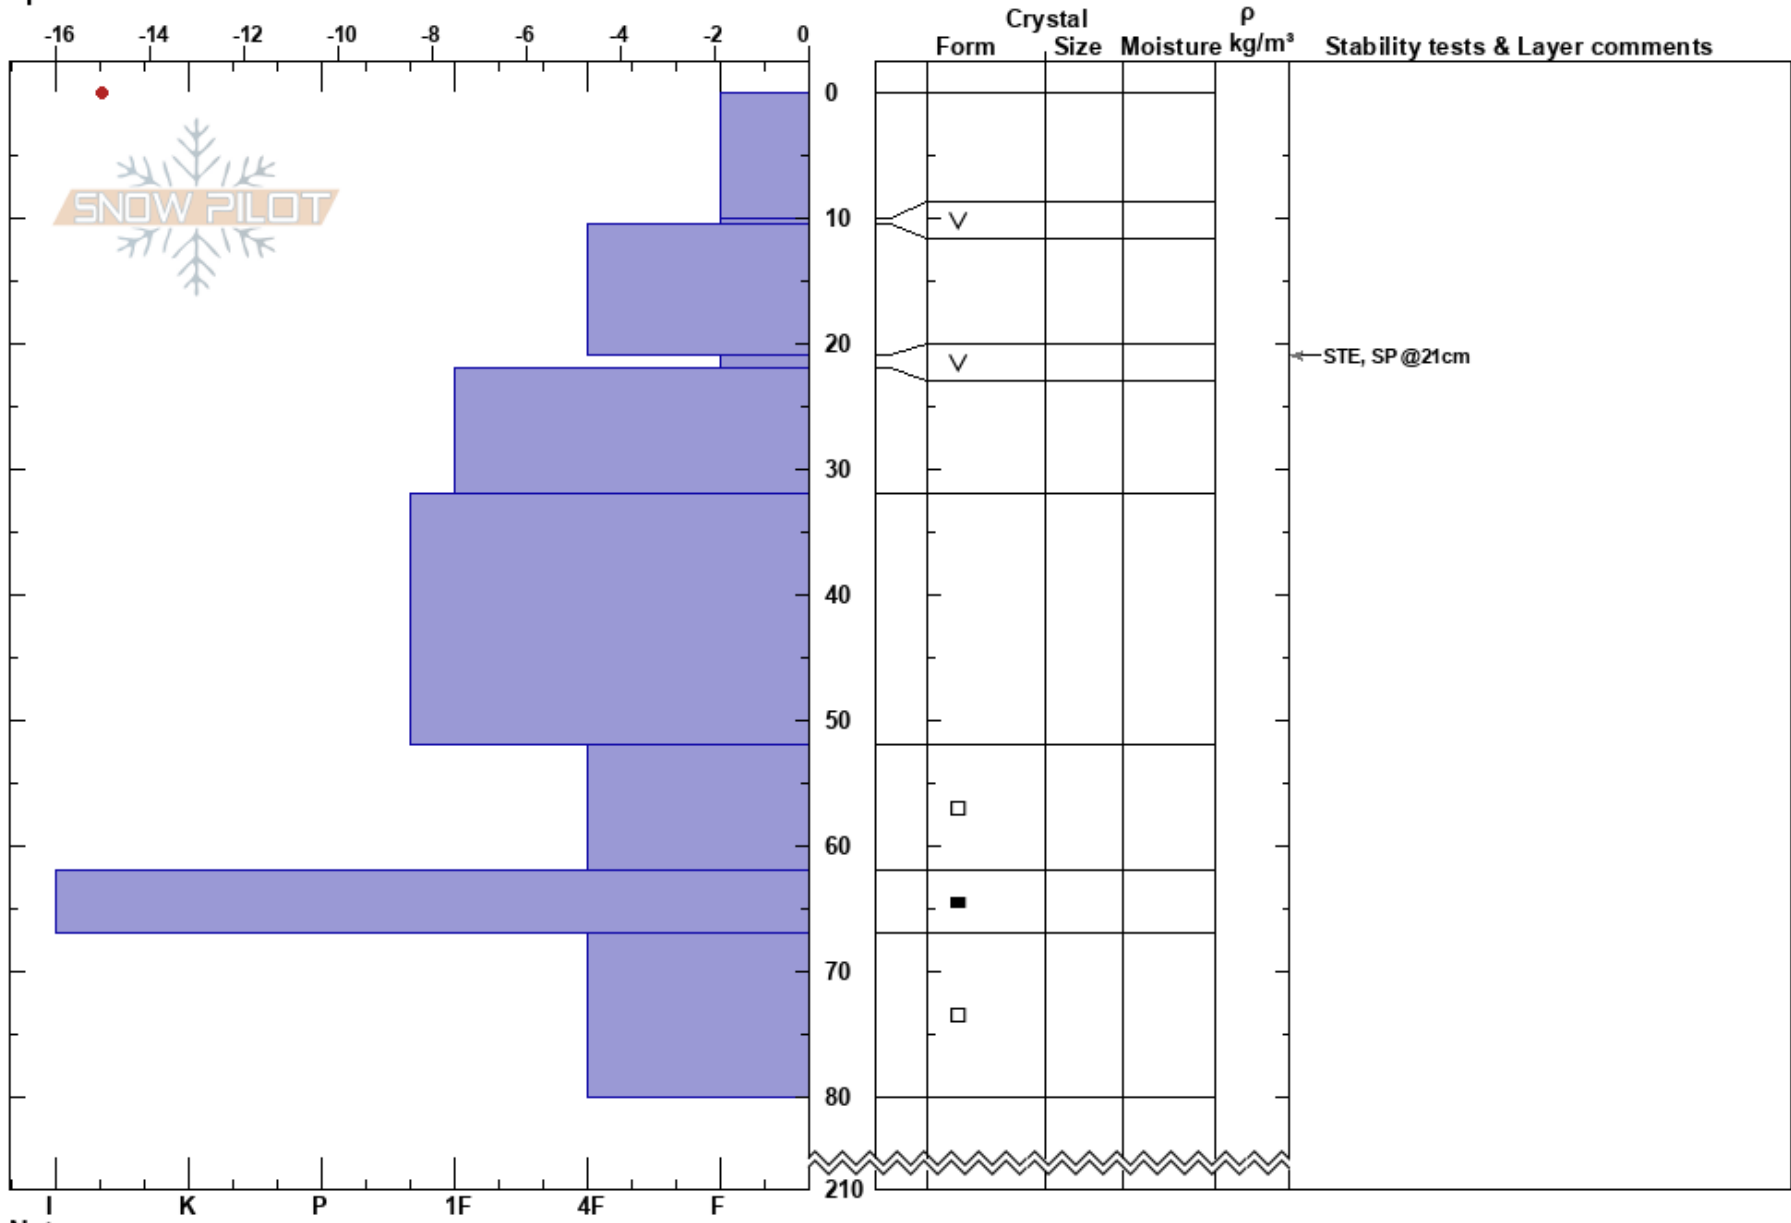

Storbekkhøa  
 Trollheimen  
 Norway  
 Elevation: 1000 m  
 Aspect: 135°  
 Specifics:

Daniel Weiss  
 03/02/2018 - 13:30  
 Co-ord: 62.71743N, 9.09520W  
 Slope Angle:  
 Wind Loading:

Stability: HS:210  
 Air Temperature: -12.7°C PF:20 21-22cm:Problematic layer  
 Sky Cover: CLR  
 Precipitation: NO  
 Wind: Calm