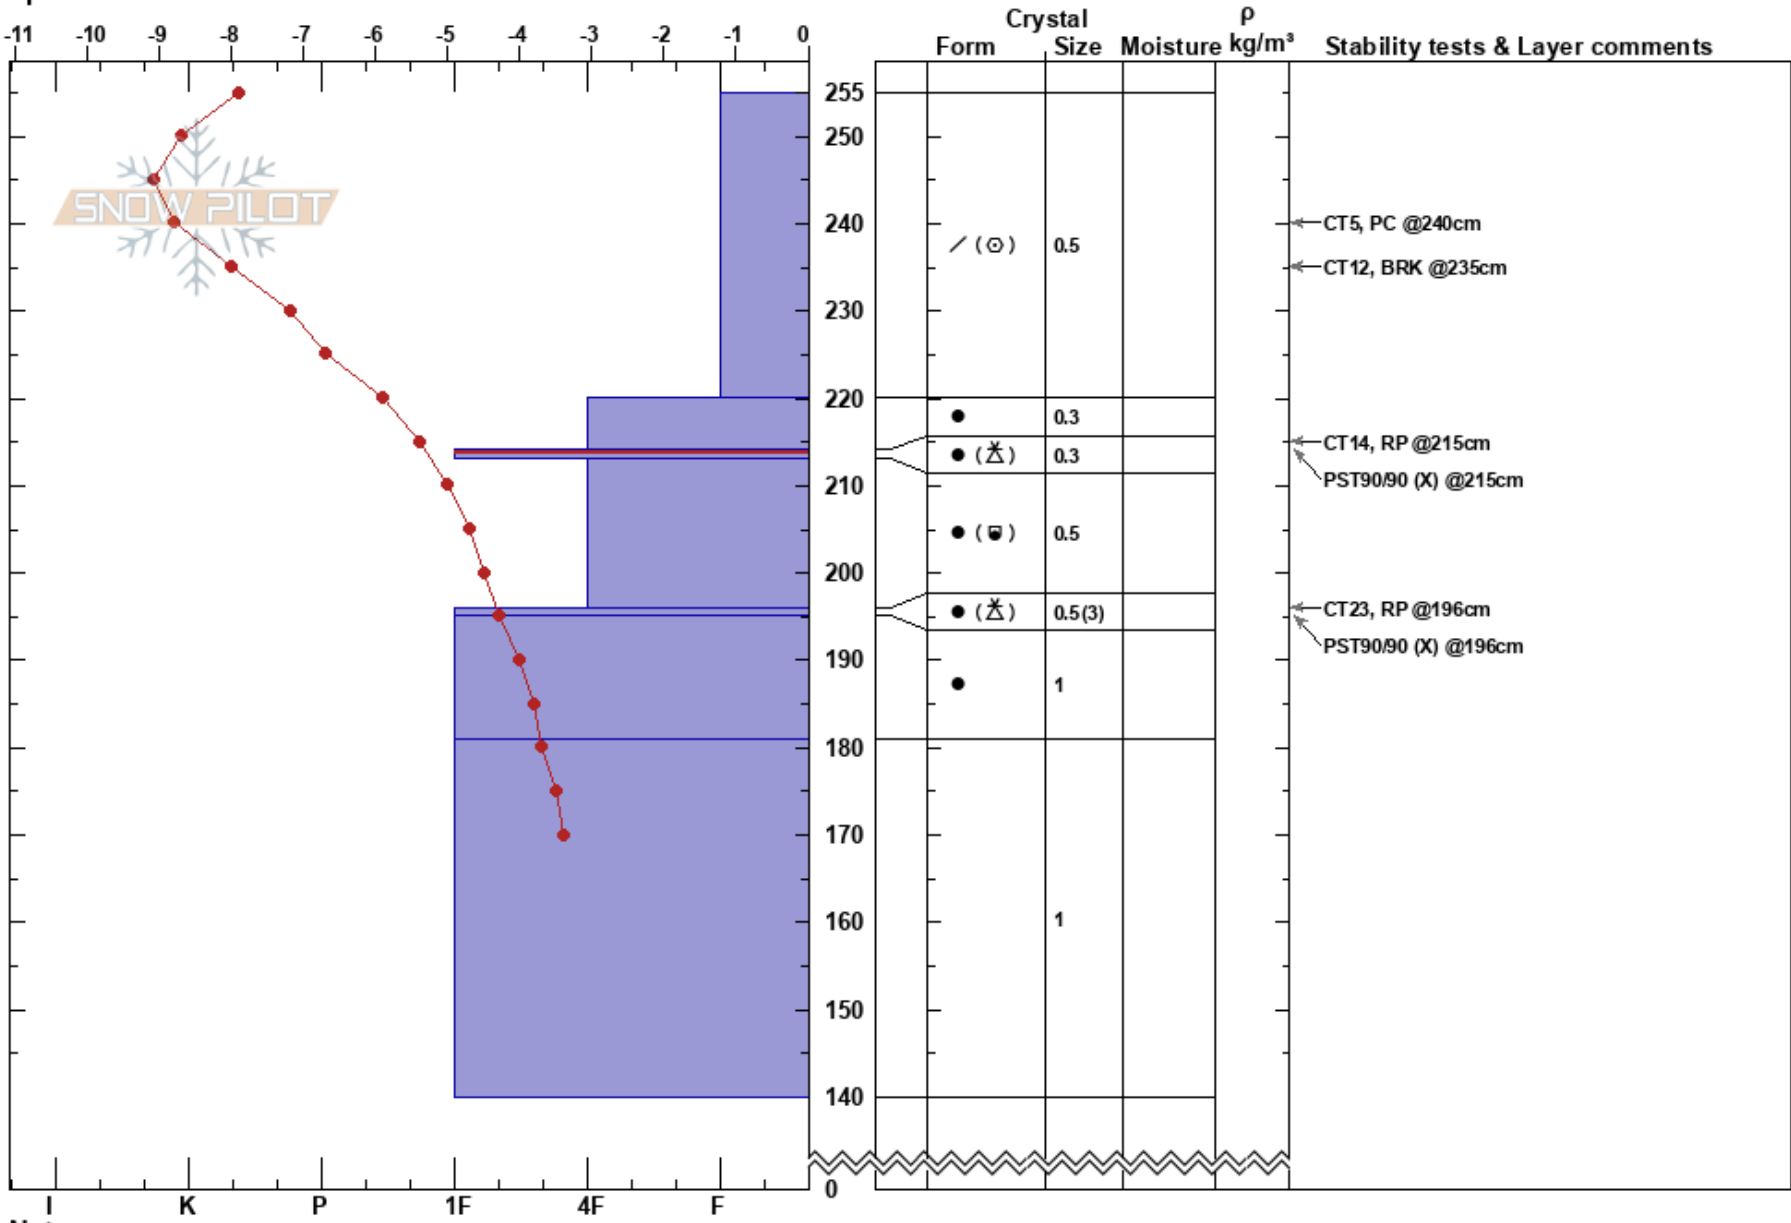

Bob's Knob North
 Boise Mountains
 ID
 Elevation: 6400 ft
 Aspect: N
 Specifics:

Zach Armstrong
 03/07/2024 - 11:55am
 Co-ord: 43.76125N, -116.07225W
 Slope Angle: 30°
 Wind Loading: previous

Stability: **HS:255**
 Air Temperature: -2°C
 Sky Cover: CLR
 Precipitation: NO
 Wind:
 Layer Notes: 214-213cm:Problematic layer