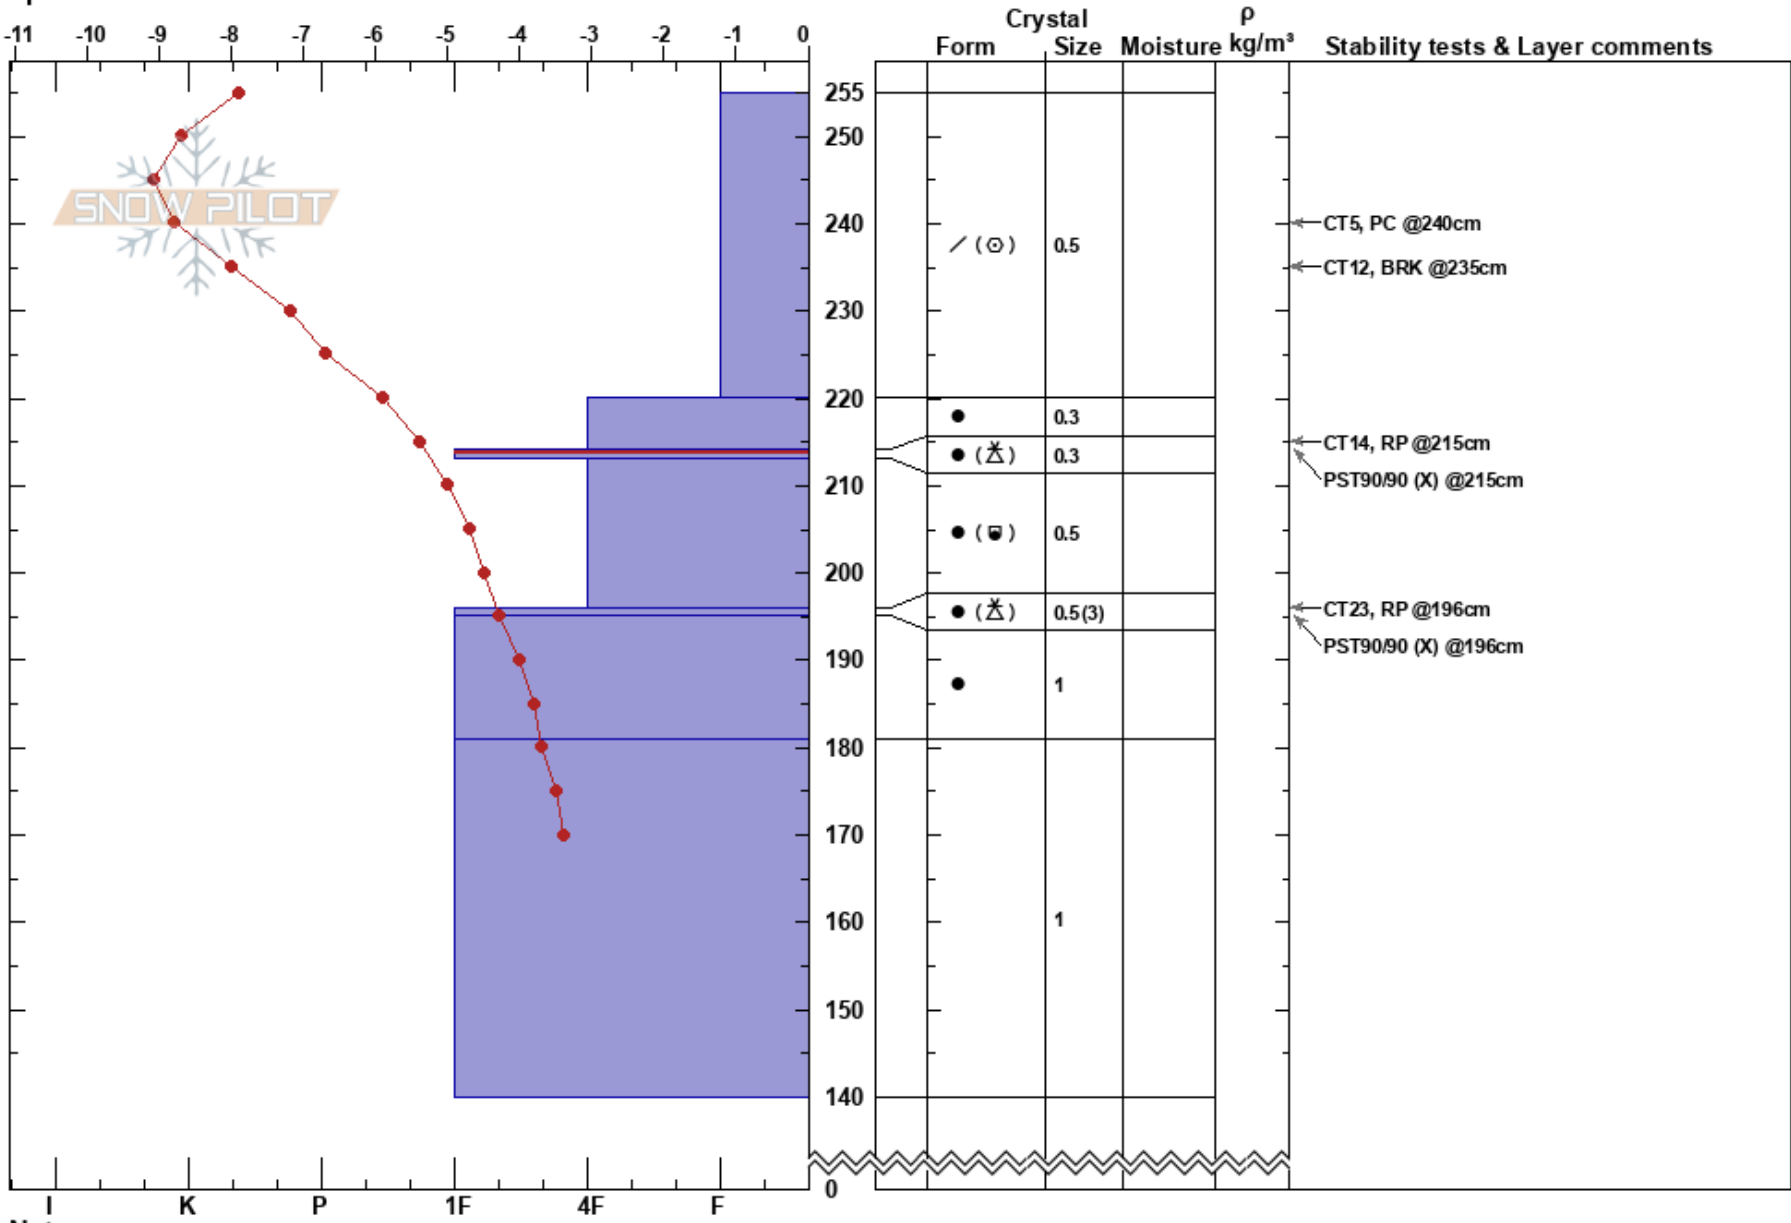

Bob's Knob North  
 Boise Mountains  
 ID  
 Elevation: 6400 ft  
 Aspect: N  
 Specifics:

Zach Armstrong  
 03/07/2024 - 11:55am  
 Co-ord: 43.76125N, -116.07225W  
 Slope Angle: 30°  
 Wind Loading: previous

Stability: **HS:255**  
 Air Temperature: -2°C  
 Sky Cover: CLR  
 Precipitation: NO  
 Wind:  
 Layer Notes: 214-213cm:Problematic layer

Notes: