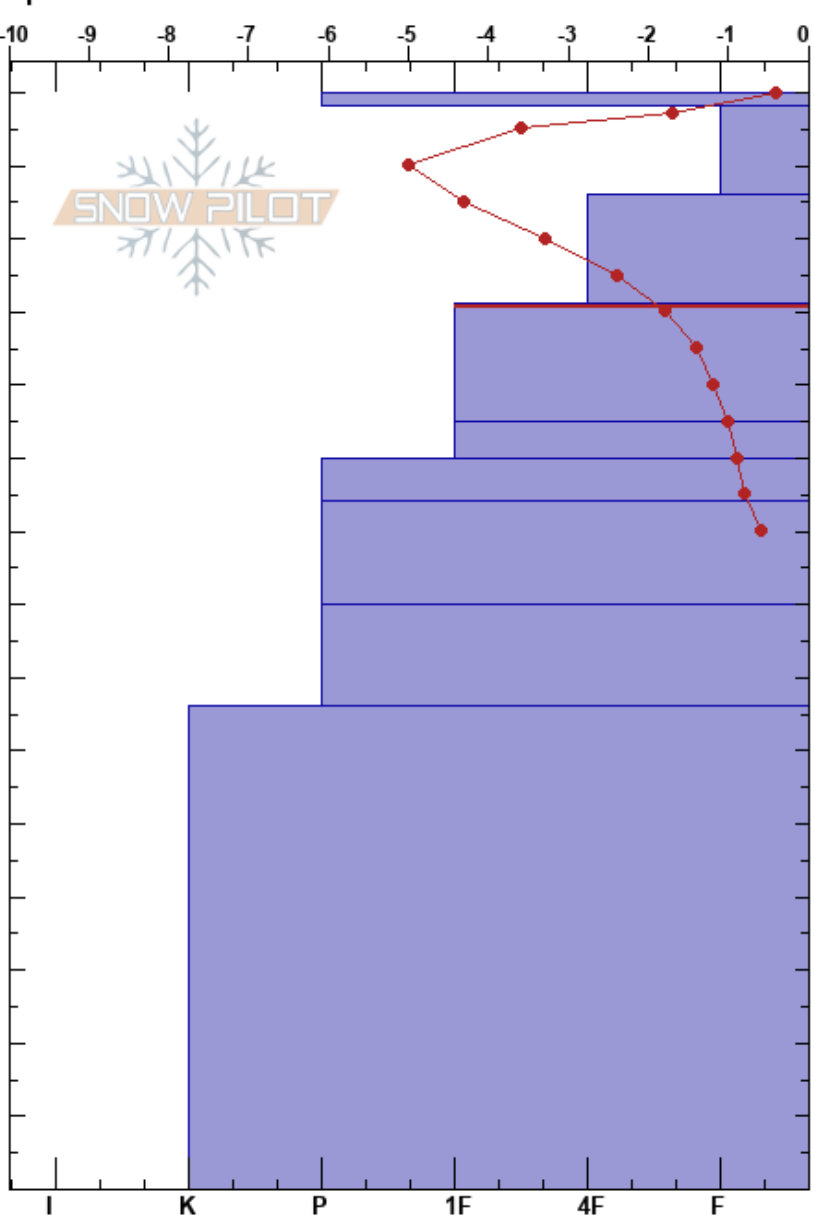

Bob's Knob South
 Boise Mountains
 ID
 Elevation: 6400 ft
 Aspect: S
 Specifics:

Zach Armstrong
 03/07/2024 - 10:40am
 Co-ord: 43.76074N, -116.07184W
 Slope Angle: 20°
 Wind Loading:

Stability:
 Air Temperature: -2°C
 Sky Cover: CLR
 Precipitation: NO
 Wind:

HS:150
 121-105cm:Problematic layer

Form	Crystal		Moisture	ρ kg/m ³	Stability tests & Layer comments
	Size				
⊙(V)	2(1)				← CT1, PC @150cm
/ (▣)	0.5(0.5)				← ECTN2 @140cm
●	0.5				← CT5, BRK @135cm ← ECTN14 @135cm
● (⊘)	0.5(3)				← CT11, RP @120cm ← ECTN21 @120cm
⊘ (⊘)	0.5(2)				← CT24, BRK @105cm
♡	1				
♡	1				
♡	1				
♡	1				