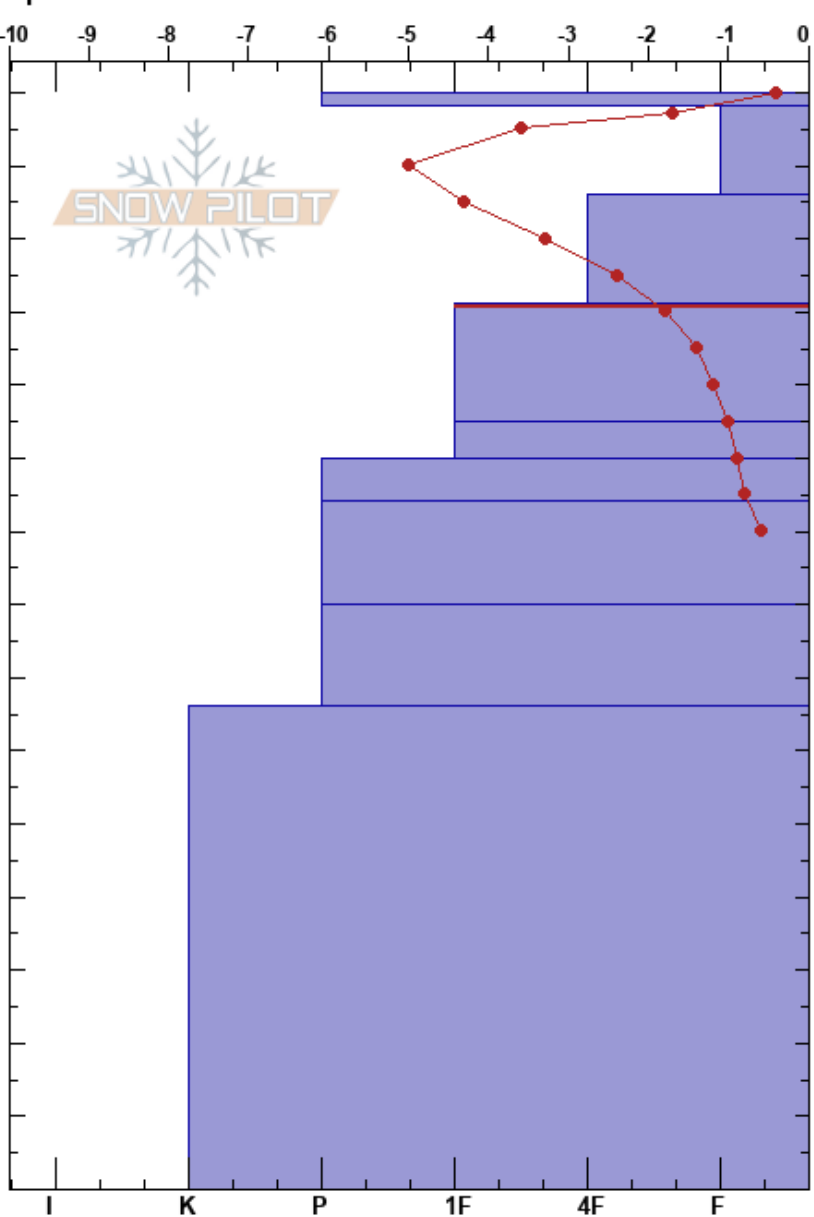

Bob's Knob South
 Boise Mountains
 ID
 Elevation: 6400 ft
 Aspect: S
 Specifics:

Zach Armstrong
 03/07/2024 - 10:40am
 Co-ord: 43.76074N, -116.07184W
 Slope Angle: 20°
 Wind Loading:

Stability:
 Air Temperature: -2°C
 Sky Cover: CLR
 Precipitation: NO
 Wind:

HS:150
 121-105cm:Problematic layer

Form	Crystal		Moisture	ρ kg/m ³	Stability tests & Layer comments
	Size				
⊙(V)	2(1)				← CT1, PC @150cm
/ (▣)	0.5(0.5)				← ECTN2 @140cm
●	0.5				← CT5, BRK @135cm ← ECTN14 @135cm
● (⊗)	0.5(3)				← CT11, RP @120cm ← ECTN21 @120cm
⊕ (⊗)	0.5(2)				
♡	1				← CT24, BRK @105cm
♡	1				
♡	1				
♡	1				