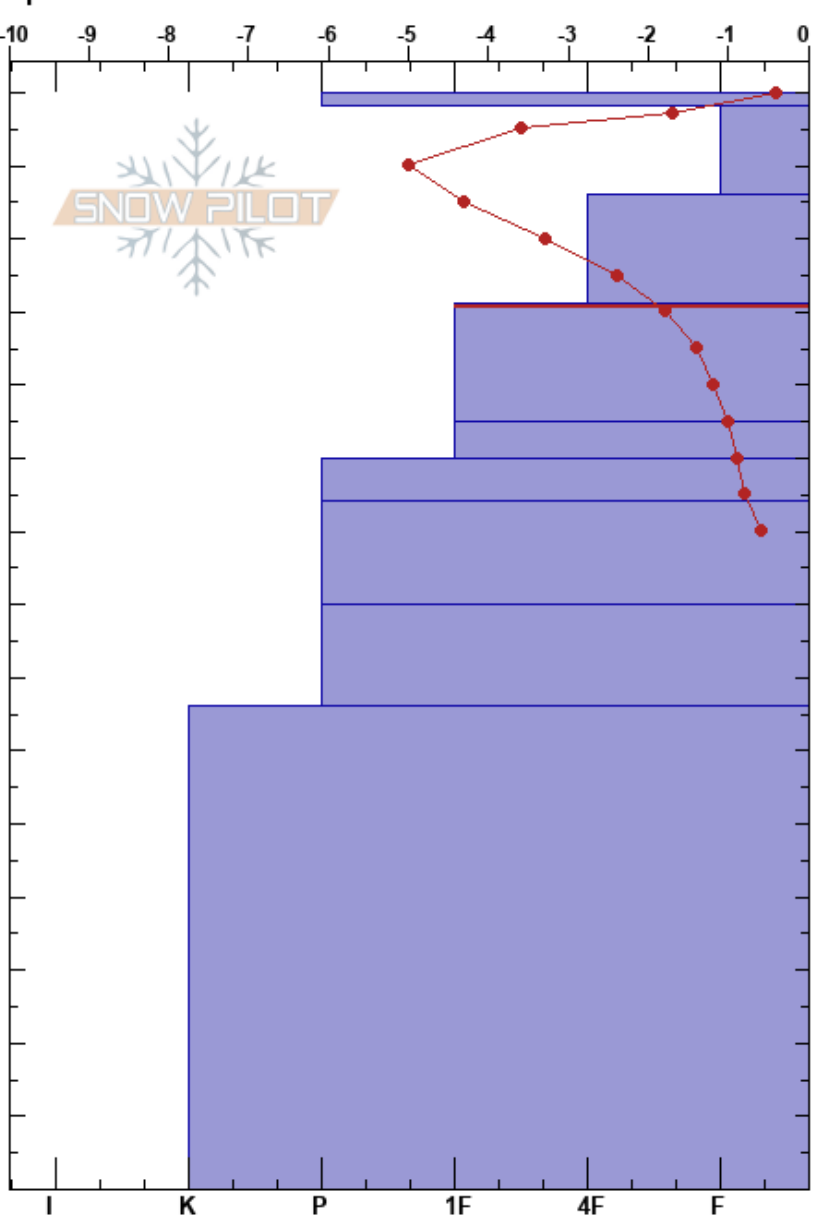

Bob's Knob South
 Boise Mountains
 ID
 Elevation: 6400 ft
 Aspect: S
 Specifics:

Zach Armstrong
 03/07/2024 - 10:40am
 Co-ord: 43.76074N, -116.07184W
 Slope Angle: 20°
 Wind Loading:

Stability:
 Air Temperature: -2°C
 Sky Cover: CLR
 Precipitation: NO
 Wind:

HS:150
 121-105cm:Problematic layer

Form	Crystal		Moisture	ρ kg/m ³	Stability tests & Layer comments
	Size				
⊙(V)	2(1)				← CT1, PC @150cm
/ (▣)	0.5(0.5)				← ECTN2 @140cm
●	0.5				← CT5, BRK @135cm ← ECTN14 @135cm
● (⊘)	0.5(3)				← CT11, RP @120cm ← ECTN21 @120cm
⊘ (⊘)	0.5(2)				
♡	1				← CT24, BRK @105cm
♡	1				
♡	1				
♡	1				