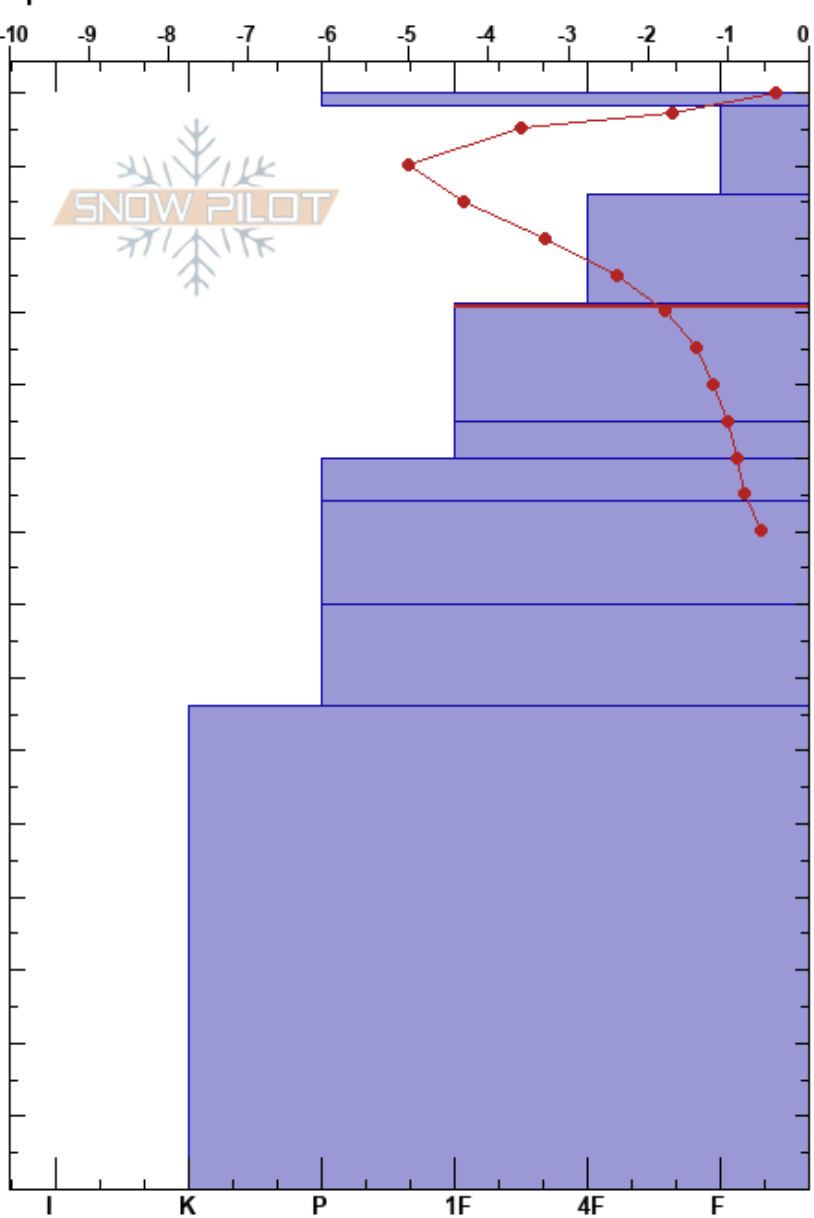

Bob's Knob South
 Boise Mountains
 ID
 Elevation: 6400 ft
 Aspect: S
 Specifics:

Zach Armstrong
 03/07/2024 - 10:40am
 Co-ord: 43.76074N, -116.07184W
 Slope Angle: 20°
 Wind Loading:

Stability:
 Air Temperature: -2°C
 Sky Cover: CLR
 Precipitation: NO
 Wind:

HS:150
 121-105cm:Problematic layer

Form	Crystal		Moisture	ρ kg/m ³	Stability tests & Layer comments
	Size				
⊙(V)	2(1)				← CT1, PC @150cm
/ (▣)	0.5(0.5)				← ECTN2 @140cm
●	0.5				← CT5, BRK @135cm ← ECTN14 @135cm
● (⊘)	0.5(3)				← CT11, RP @120cm ← ECTN21 @120cm
⊘ (⊘)	0.5(2)				
♡	1				← CT24, BRK @105cm
♡	1				
♡	1				
♡	1				