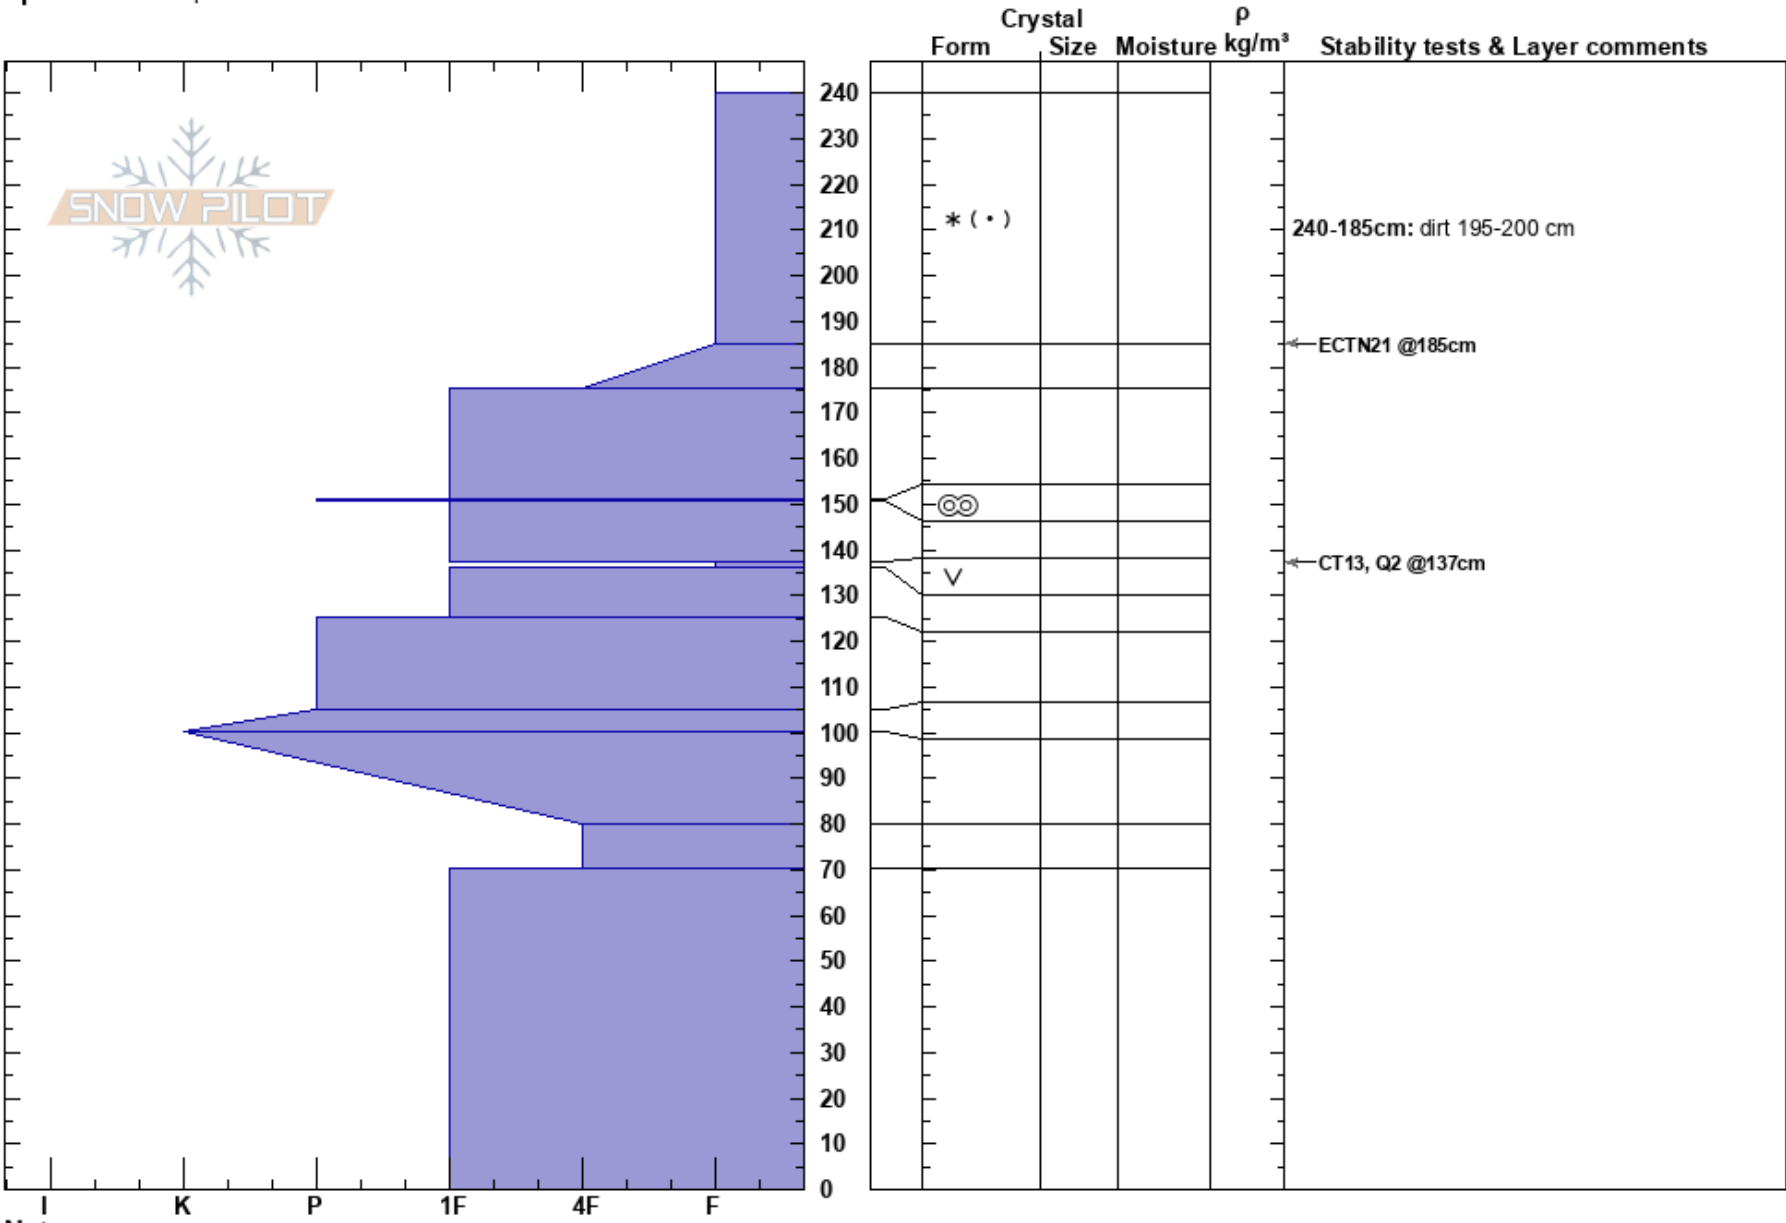

Jim Creek shelter
 Berthoud Pass
 CO
Elevation: 10280 ft
Aspect: N
Specifics: Poor pit location

Jack Burns
 03/05/2024 - 2:30am
Co-ord: 39.86320N, -105.70929W
Slope Angle: 25°
Wind Loading: no

Stability: Very Good
Air Temperature:
Sky Cover: BKN
Precipitation: S-1
Wind: E Light Breeze

HS:240
PF:40 240-185cm: dirt 195-200 cm
PS: 8 137-136cm:Problematic layer

Notes: