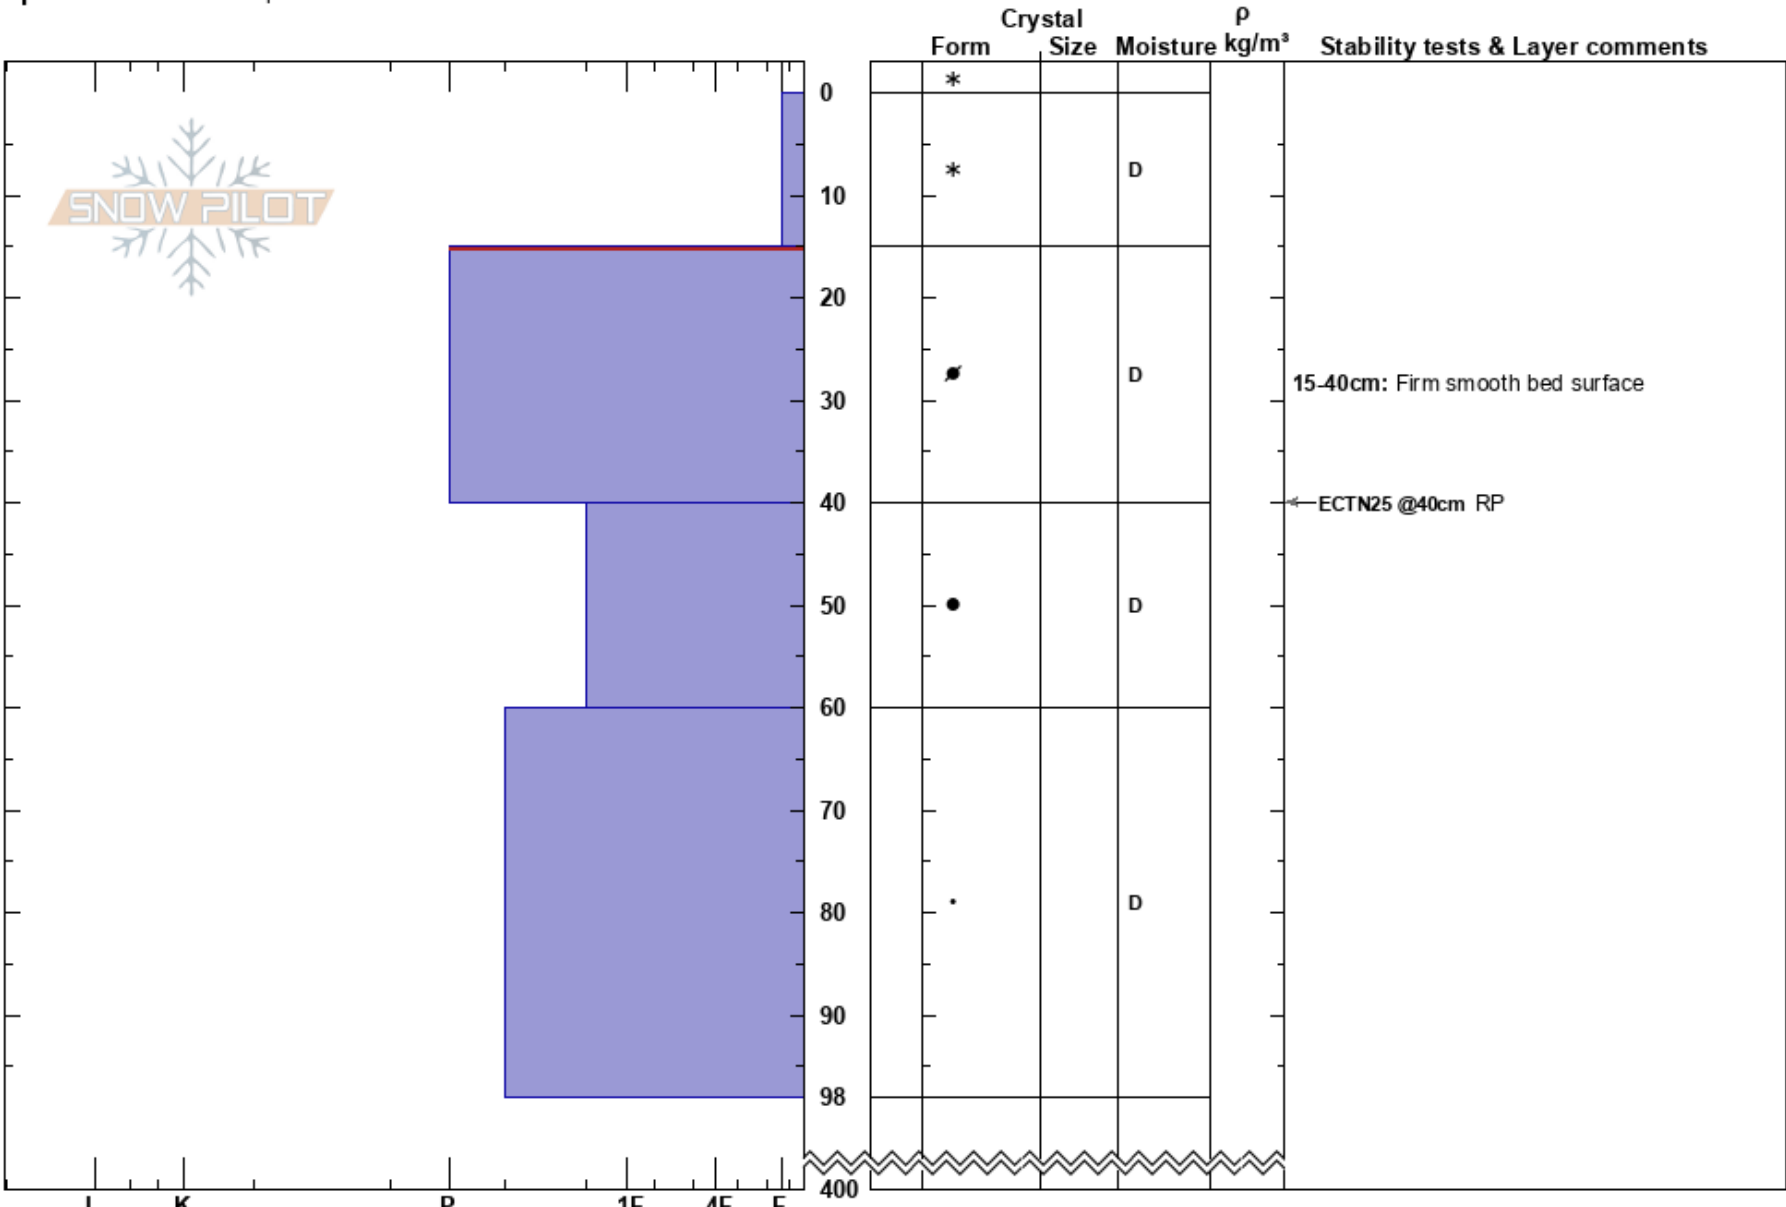

The Island
 Chugach Range
 AK
 Elevation: 5200 ft
 Aspect: W
 Specifics: We skied slope

Michael Barney
 03/06/2024 - 1:15pm
 Co-ord: 60.93255N, -145.72969W
 Slope Angle: 30°
 Wind Loading: previous

Stability: Good HS:400
 Air Temperature: 26°F PF:15 15-40cm: Firm smooth bed surface
 Sky Cover: FEW PS:15 15-40cm:Problematic layer
 Precipitation: NO
 Wind: Calm

Notes: I K P 1F 4F F