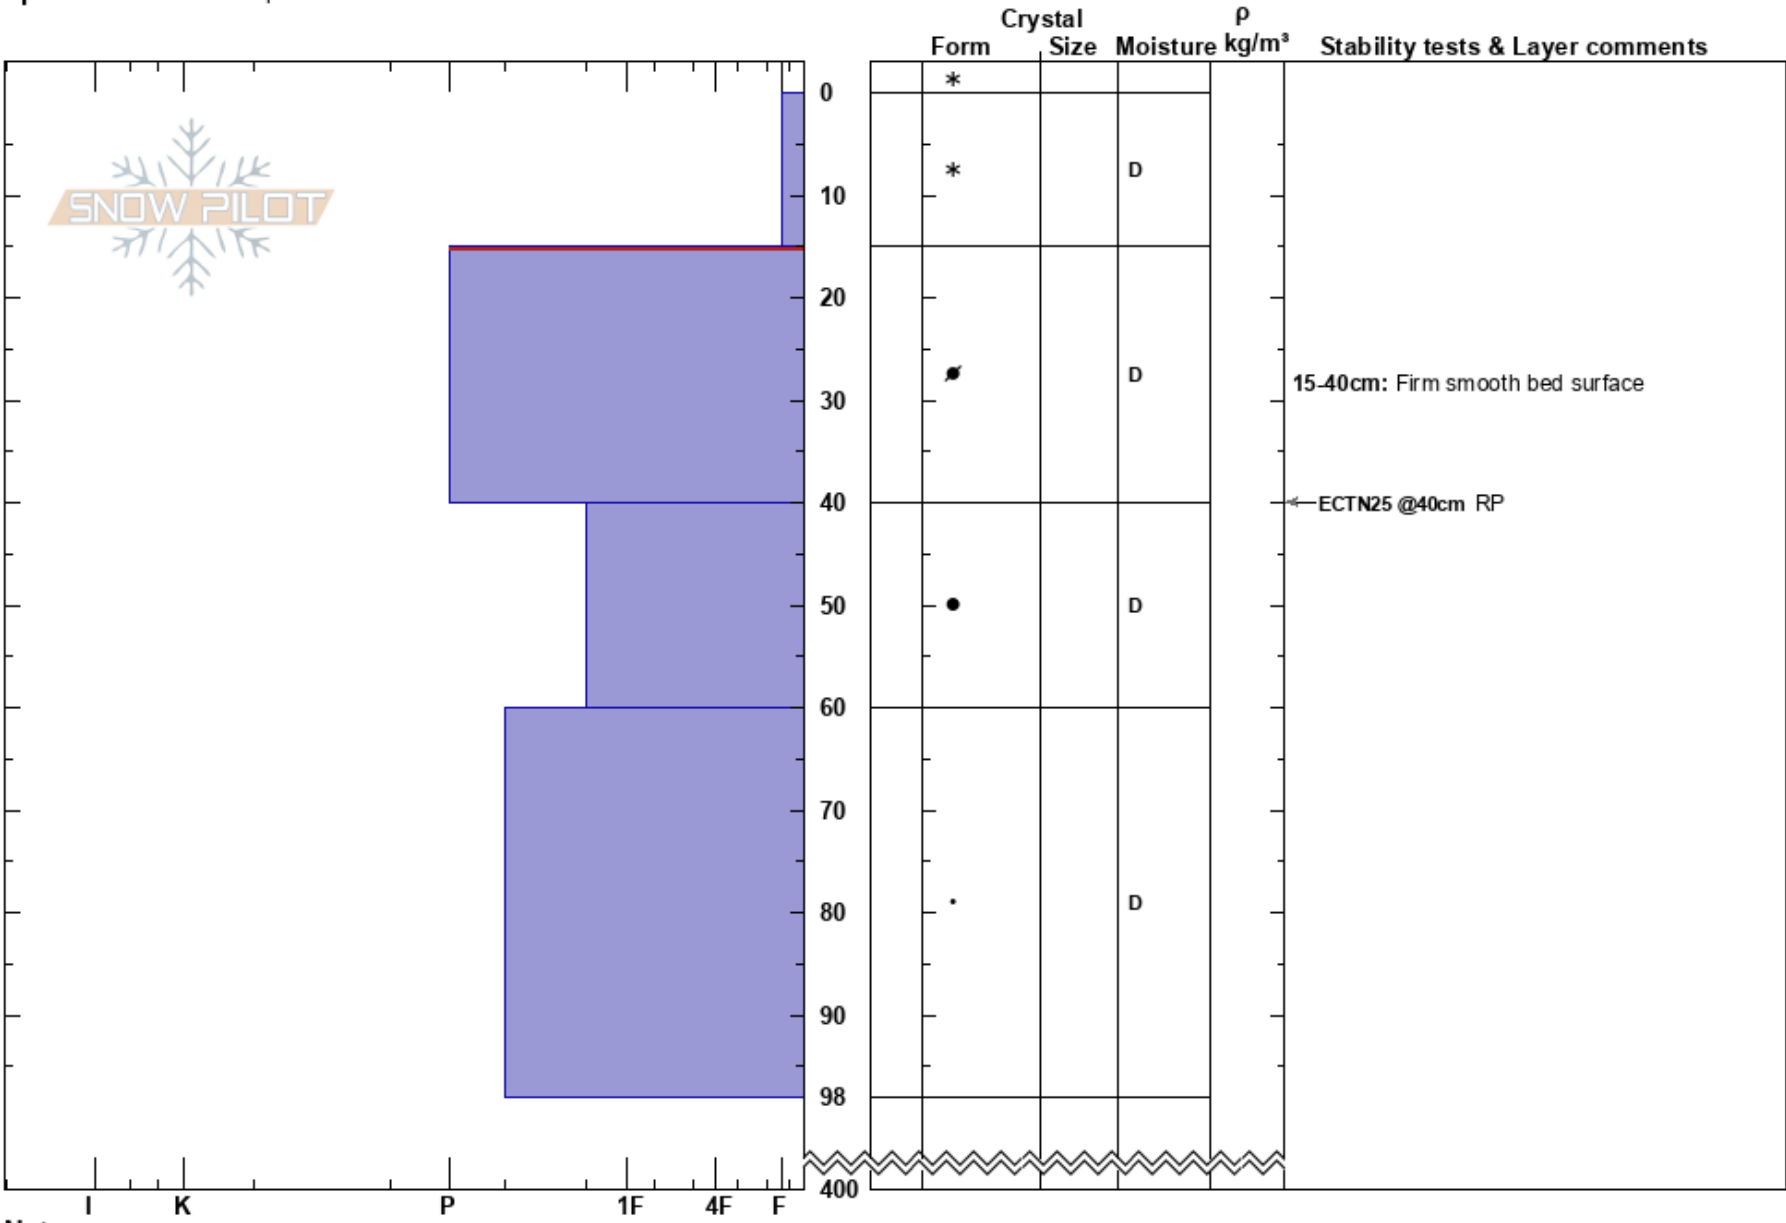

The Island
 Chugach Range
 AK
 Elevation: 5200 ft
 Aspect: W
 Specifics: We skied slope

Michael Barney
 03/06/2024 - 1:15pm
 Co-ord: 60.93255N, -145.72969W
 Slope Angle: 30°
 Wind Loading: previous

Stability: Good
 Air Temperature: 26°F
 Sky Cover: FEW
 Precipitation: NO
 Wind: Calm
 HS:400
 PF:15
 PS:15
 15-40cm: Firm smooth bed surface
 15-40cm: Problematic layer