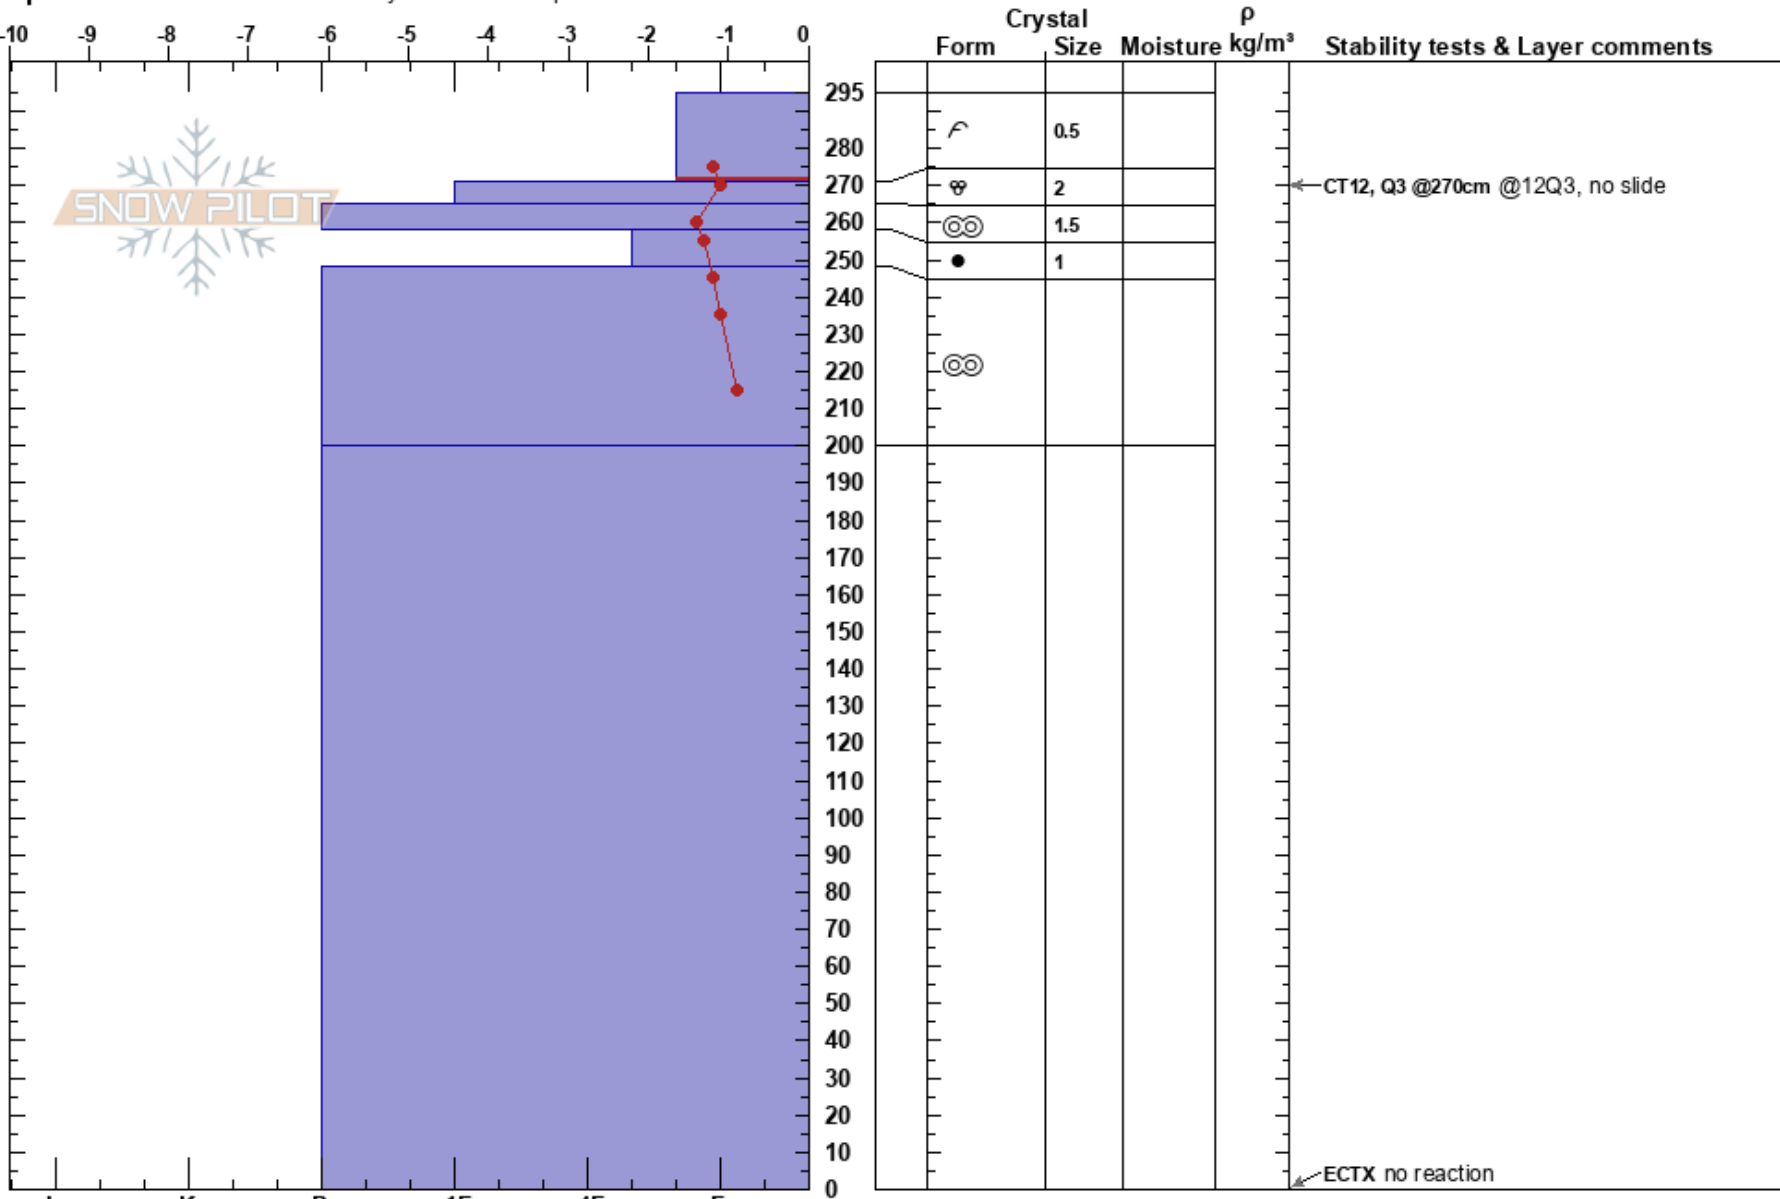

PF:20

295-271cm:Problematic layer

Bulgaria

Co-ord: 41.75608N, 23.43375E

Sky Cover: CLR

PS: 15

Elevation: 2550 m

Slope Angle: 45°

Precipitation: NO

Wind: Calm

Aspect: E

Wind Loading: previous

Specifics: Recent avalanche activity on different slopes

Notes: windloading with snowfall previous night. New snow 20-40 cm on wind-loaded places, sticky. Previous activity (early morning), but at midday no activity. Stable conditions on this slope.