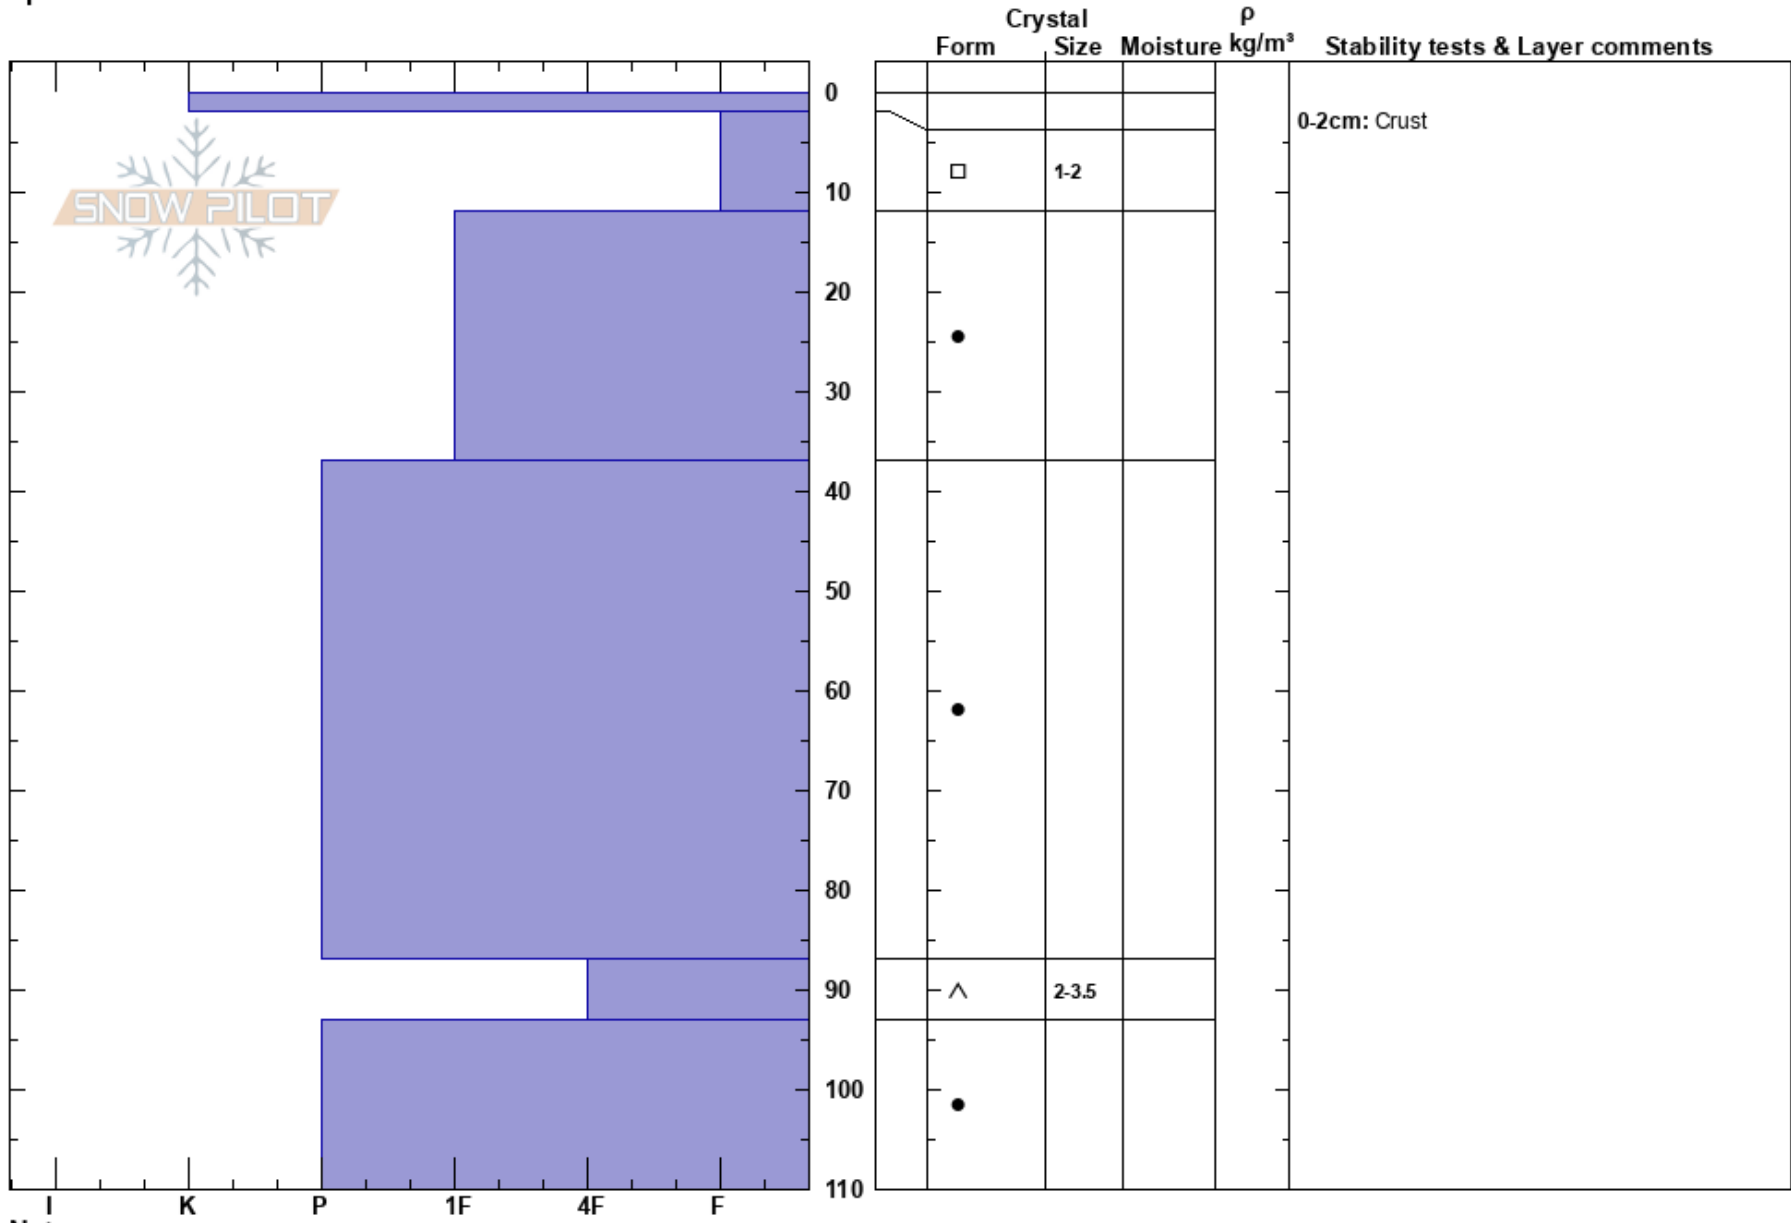

Bidara NW 3000
 Gudauri
 Georgia
 Elevation: 2995 m
 Aspect: NW
 Specifics:

Petr Zherdev
 05/03/2024 - 16:30
 Co-ord: 42.50442N, 44.48360W
 Slope Angle: 30°
 Wind Loading:

Stability: Good
 Air Temperature:
 Sky Cover: BKN
 Precipitation: NO
 Wind: SE Light Breeze

HS:110
 PF:15
 0-2cm: Crust
 2-12cm: Problematic layer

Notes: