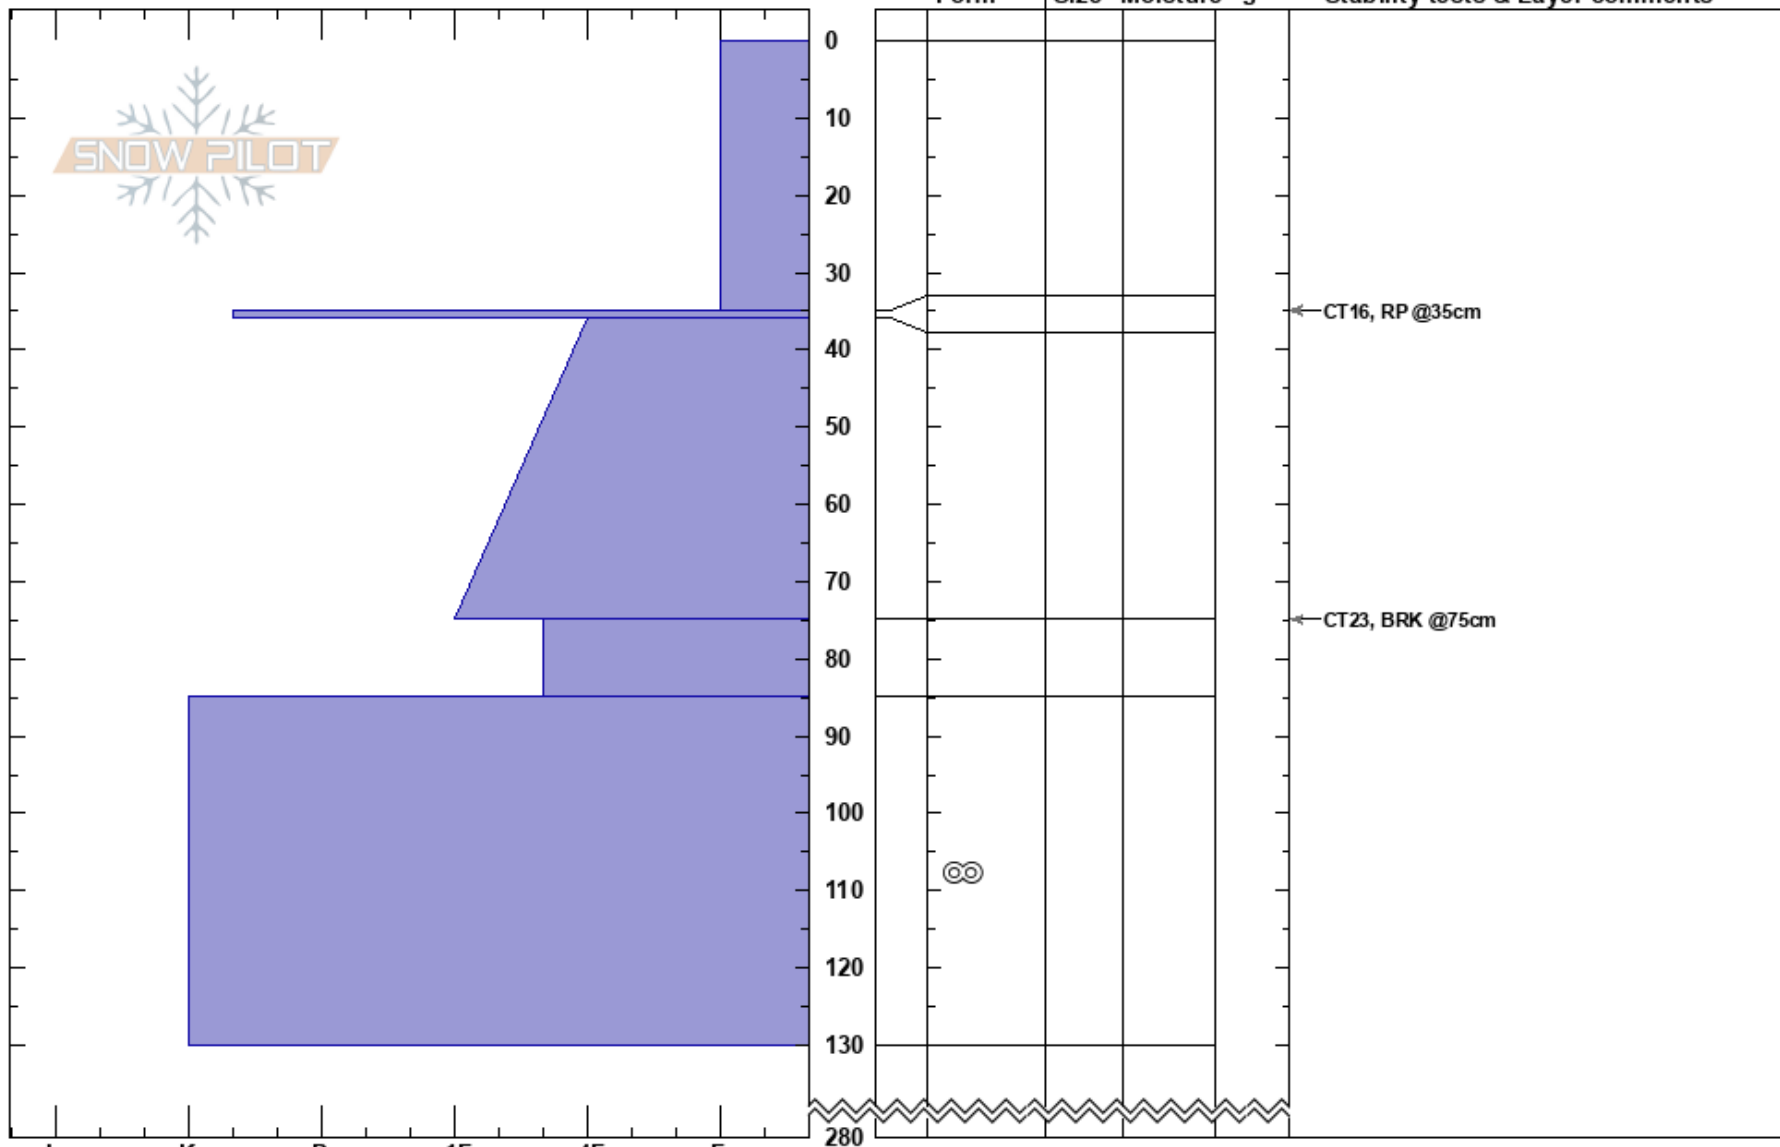

short skirt quick pit
Monashee
BC
Elevation: 1950 m
Aspect: N
Specifics:

Anthony Cassell
07/03/2024 - 11:30
Co-ord: 51.06310N, -118.79422W
Slope Angle: 40°
Wind Loading:

Stability: **HS:280** **Layer Notes:**
Air Temperature:
Sky Cover: SCT
Precipitation: S-1
Wind: Calm

Notes: fast pit in open trees, potential tree bomb or ski activity