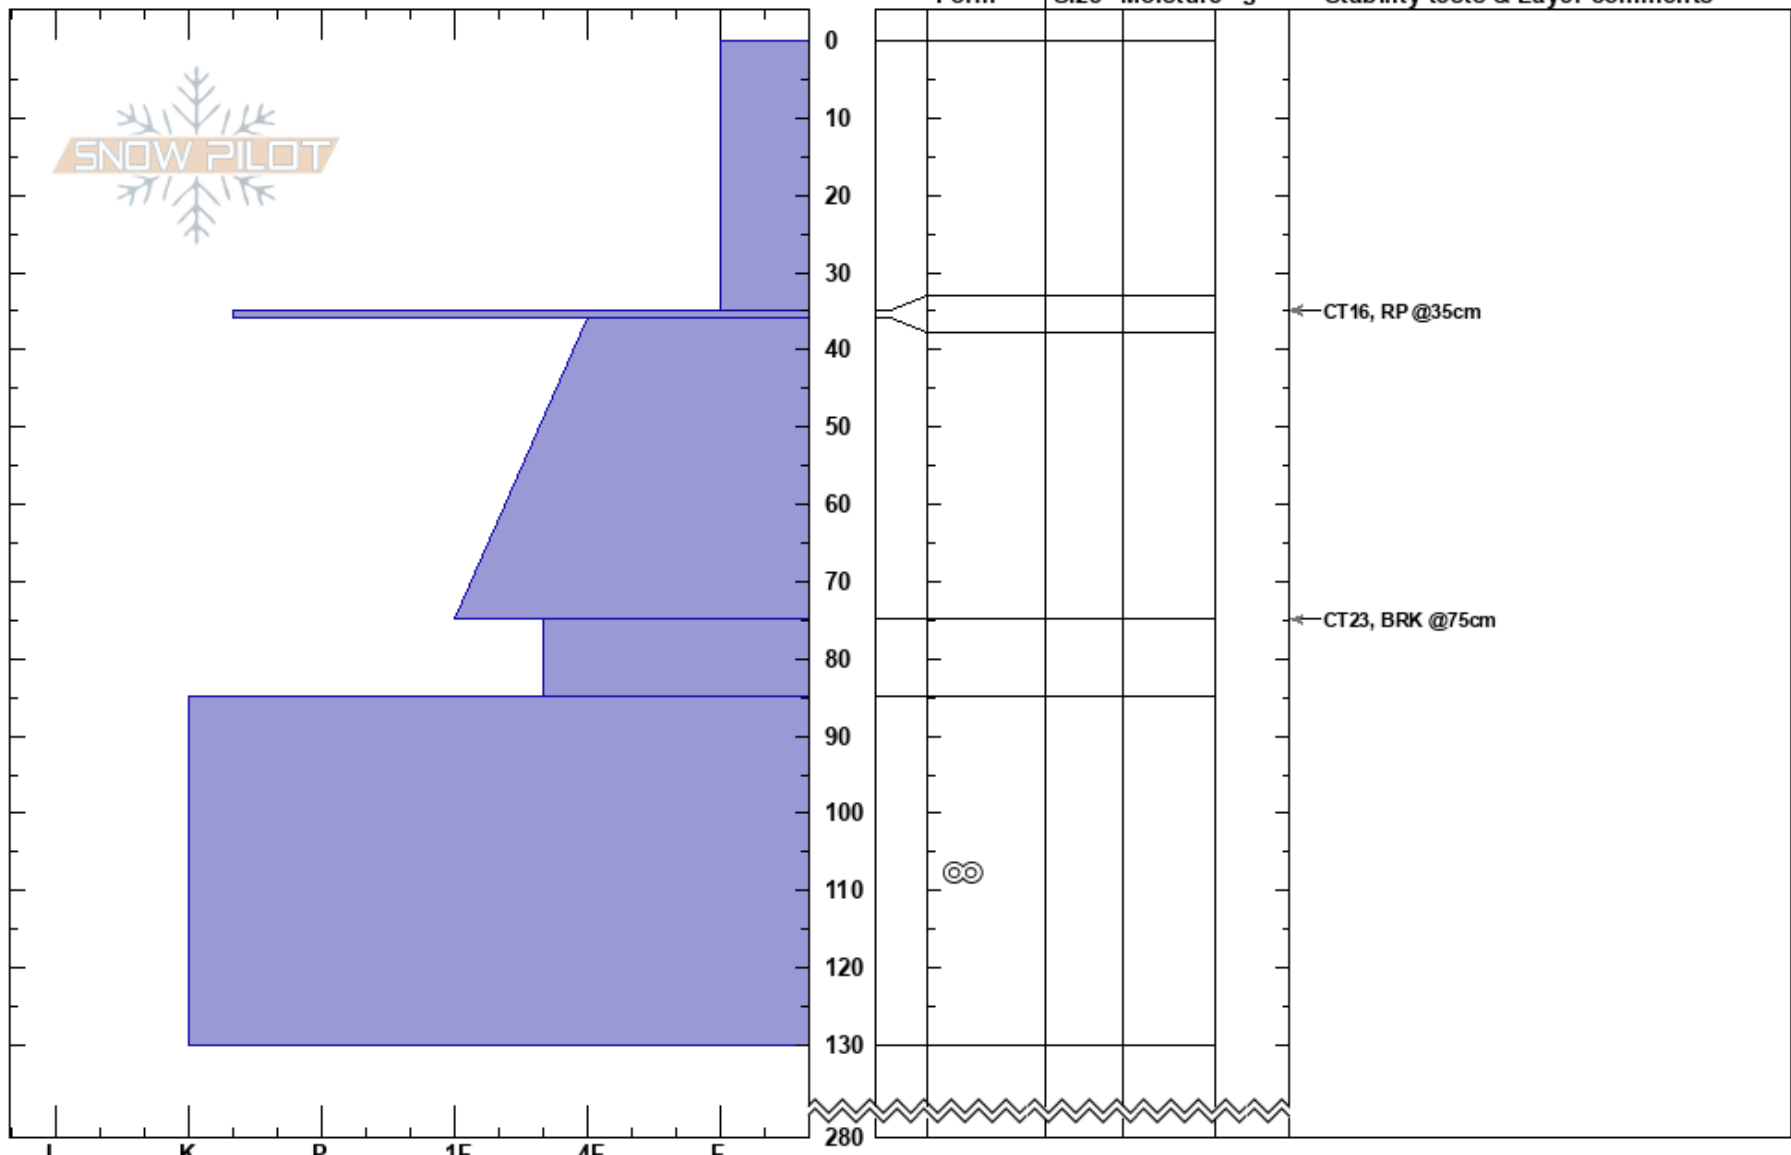

short skirt quick pit
Monashee
BC
Elevation: 1950 m
Aspect: N
Specifics:

Anthony Cassell
07/03/2024 - 11:30
Co-ord: 51.06310N, -118.79422W
Slope Angle: 40°
Wind Loading:

Stability: **HS:280** Layer Notes:
Air Temperature:
Sky Cover: SCT
Precipitation: S-1
Wind: Calm

Notes: fast pit in open trees, potential tree bomb or ski activity